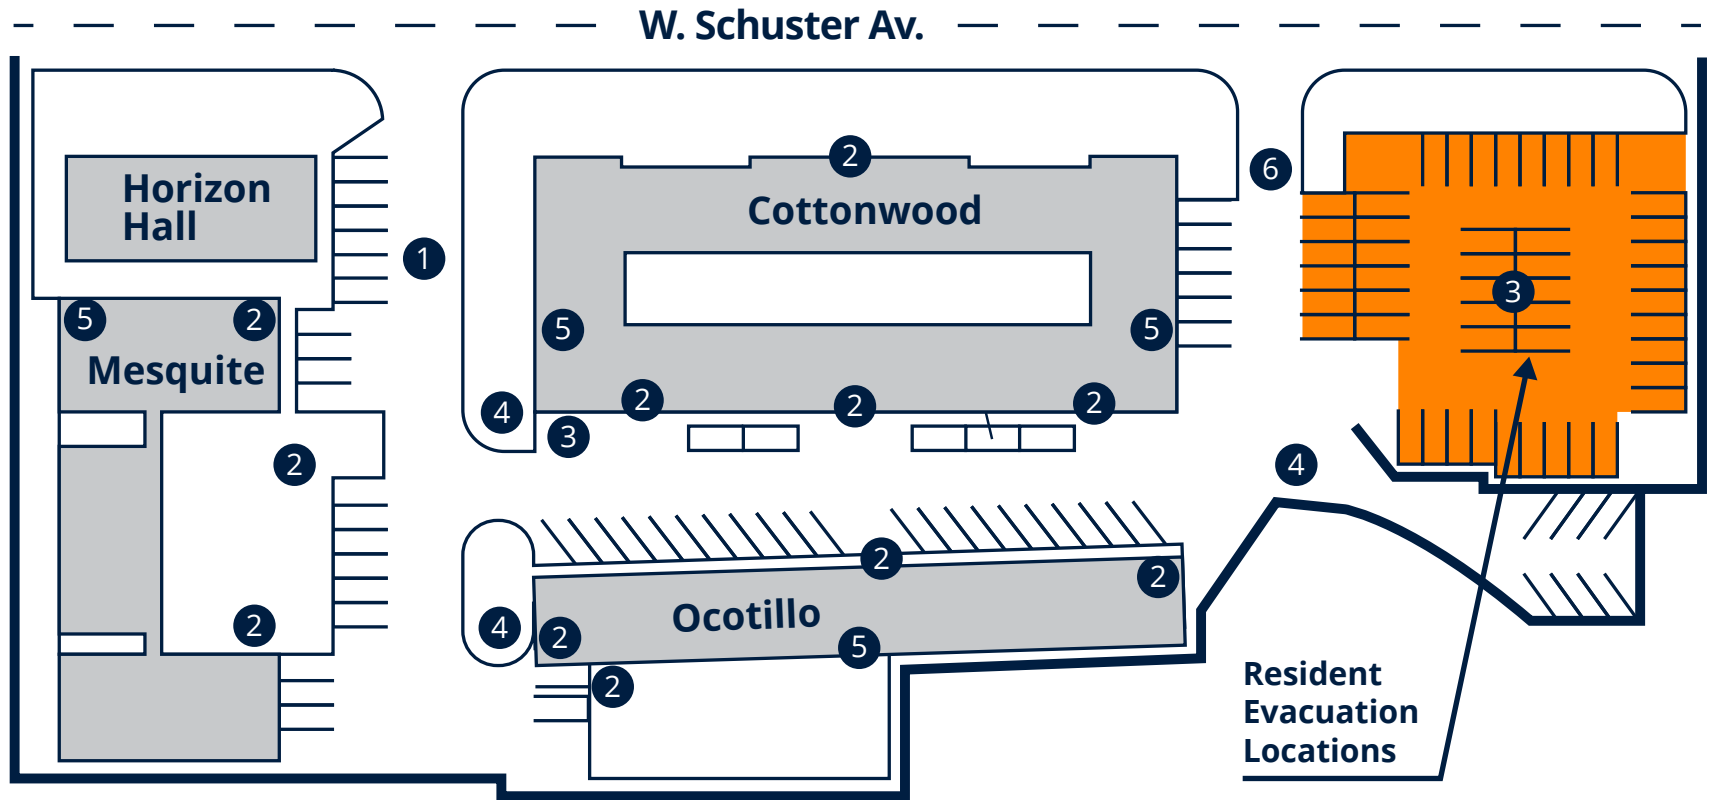

MINER HEIGHTS

THE UNIVERSITY OF TEXAS AT EL PASO
HOUSING AND RESIDENCE LIFE

Important Numbers

Horizon Hall — 915-747-6112
 Residence Life Assistant — 915-996-0922
 UTEP Main Line — 915-747-5000
 UTEP Police Department — 915-747-5611

Directory

1 Entrance 4 Dumpster
 2 Access Door 5 Laundry
 3 Emergency Phone 6 Exit