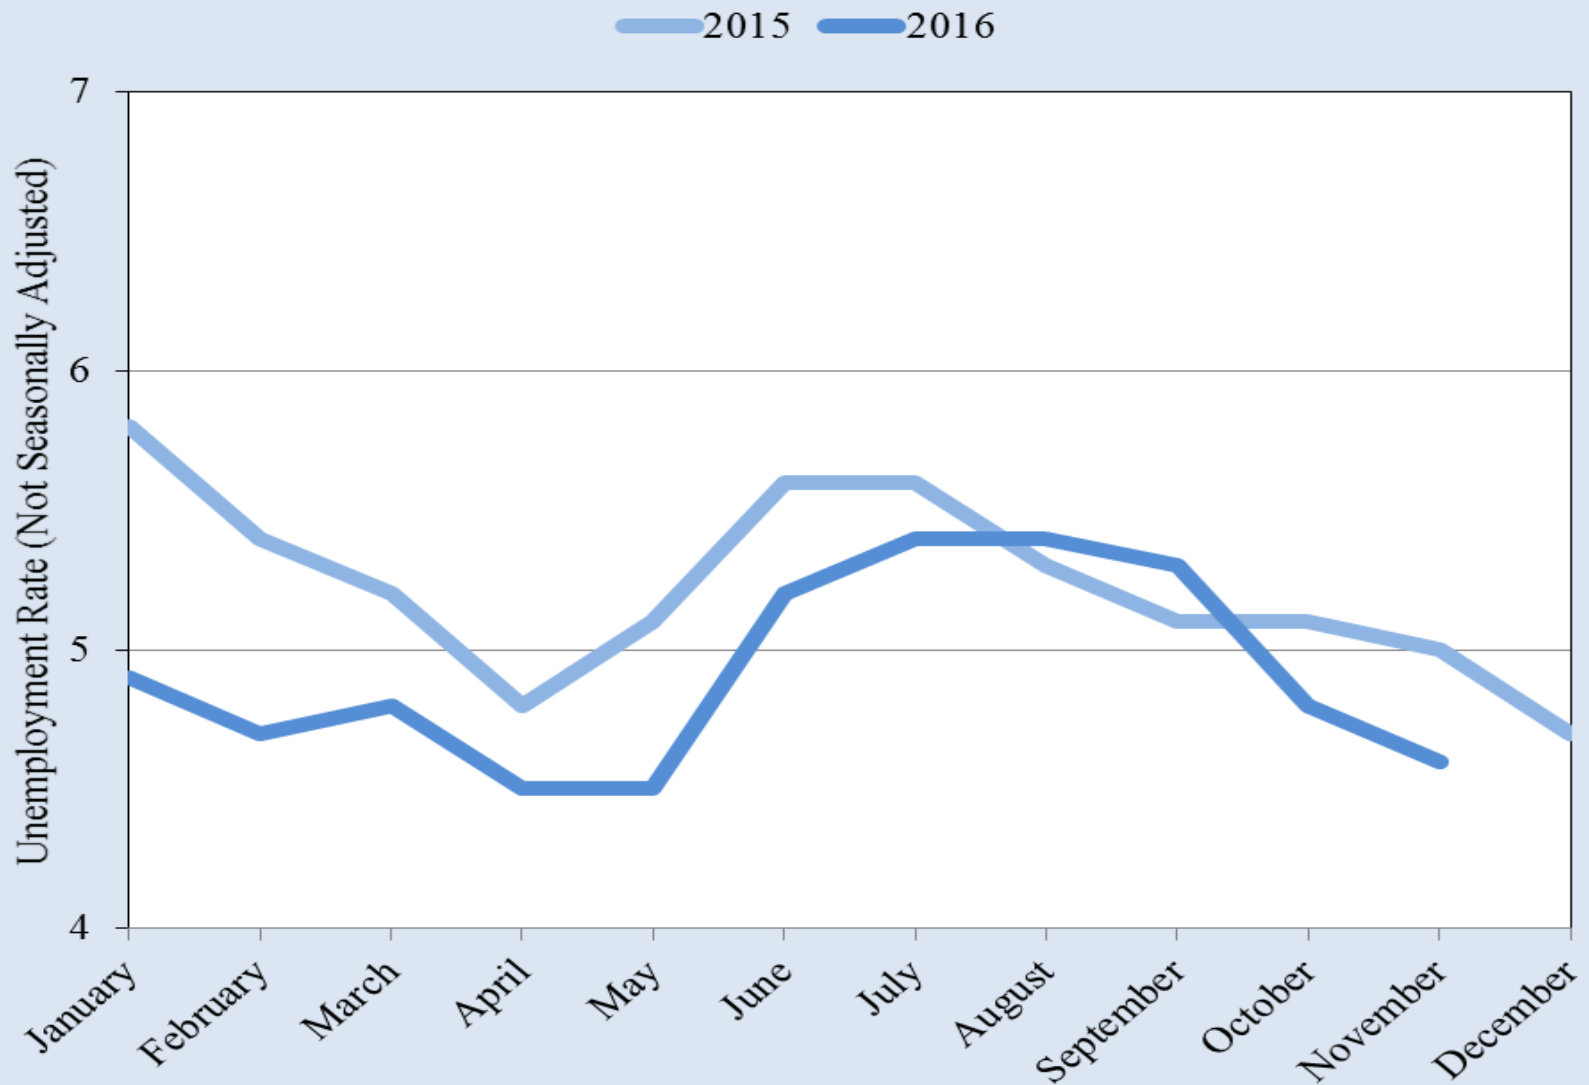

El Paso County Unemployment Rate

Source: Bureau of Labor Statistics