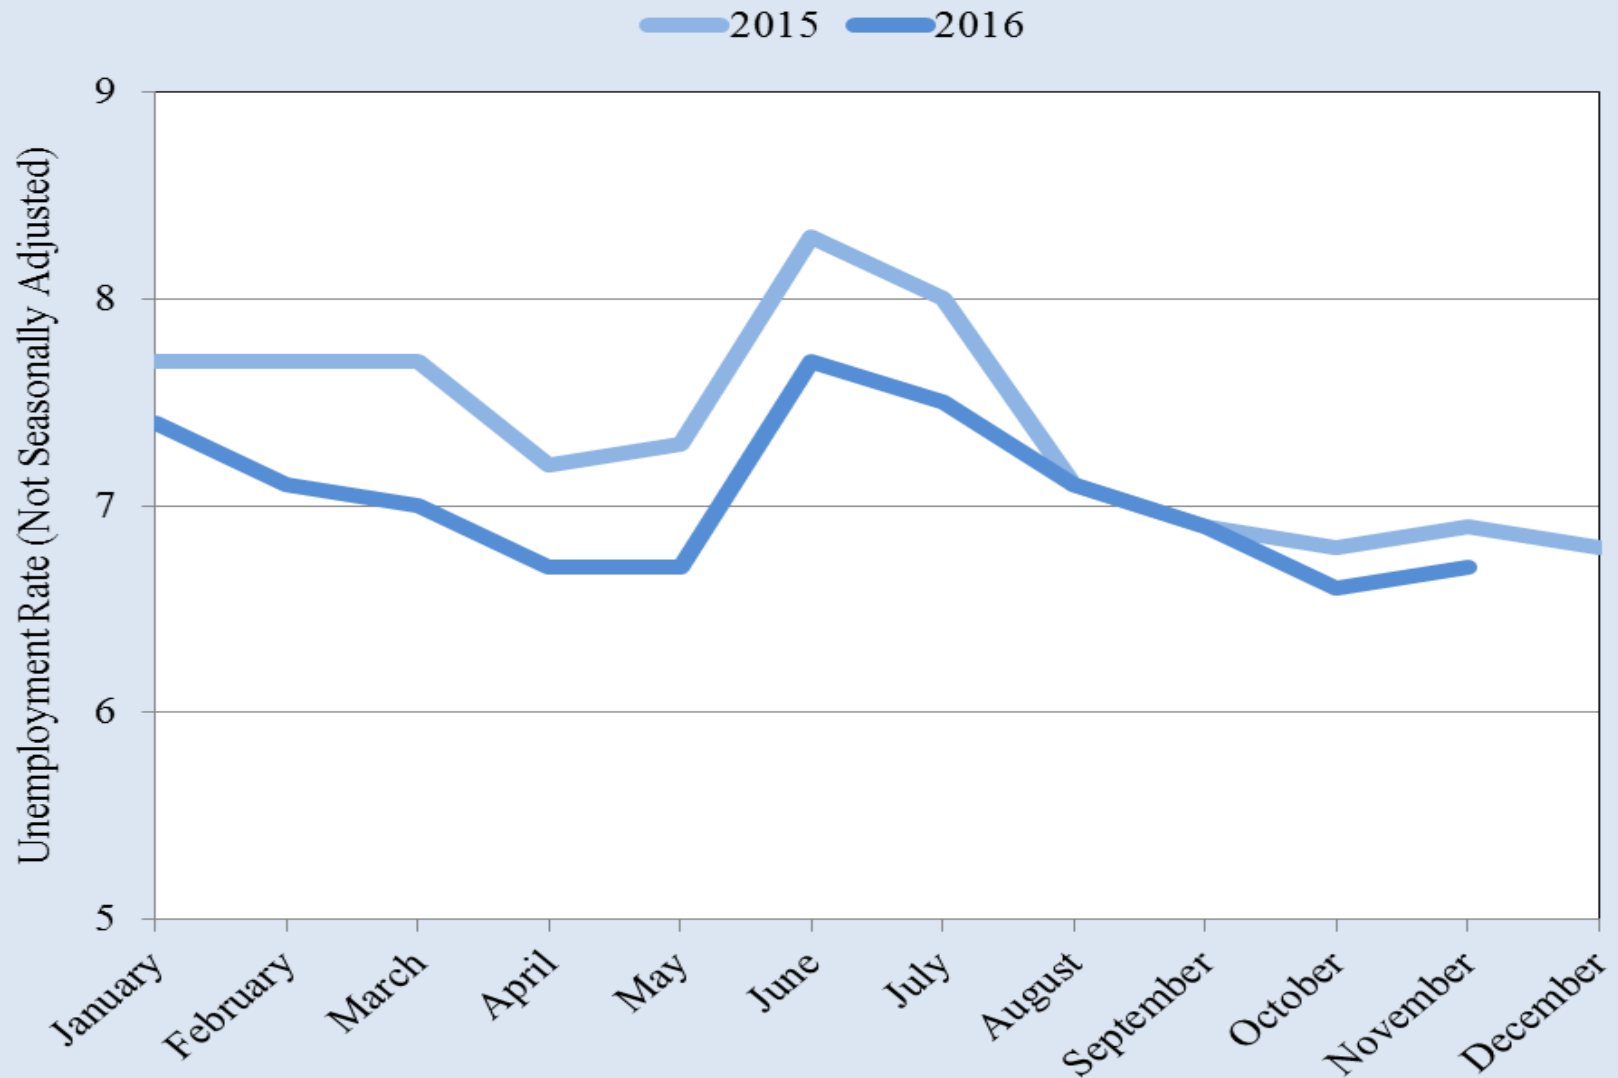

Doña Ana County Unemployment Rate

Source: Bureau of Labor Statistics