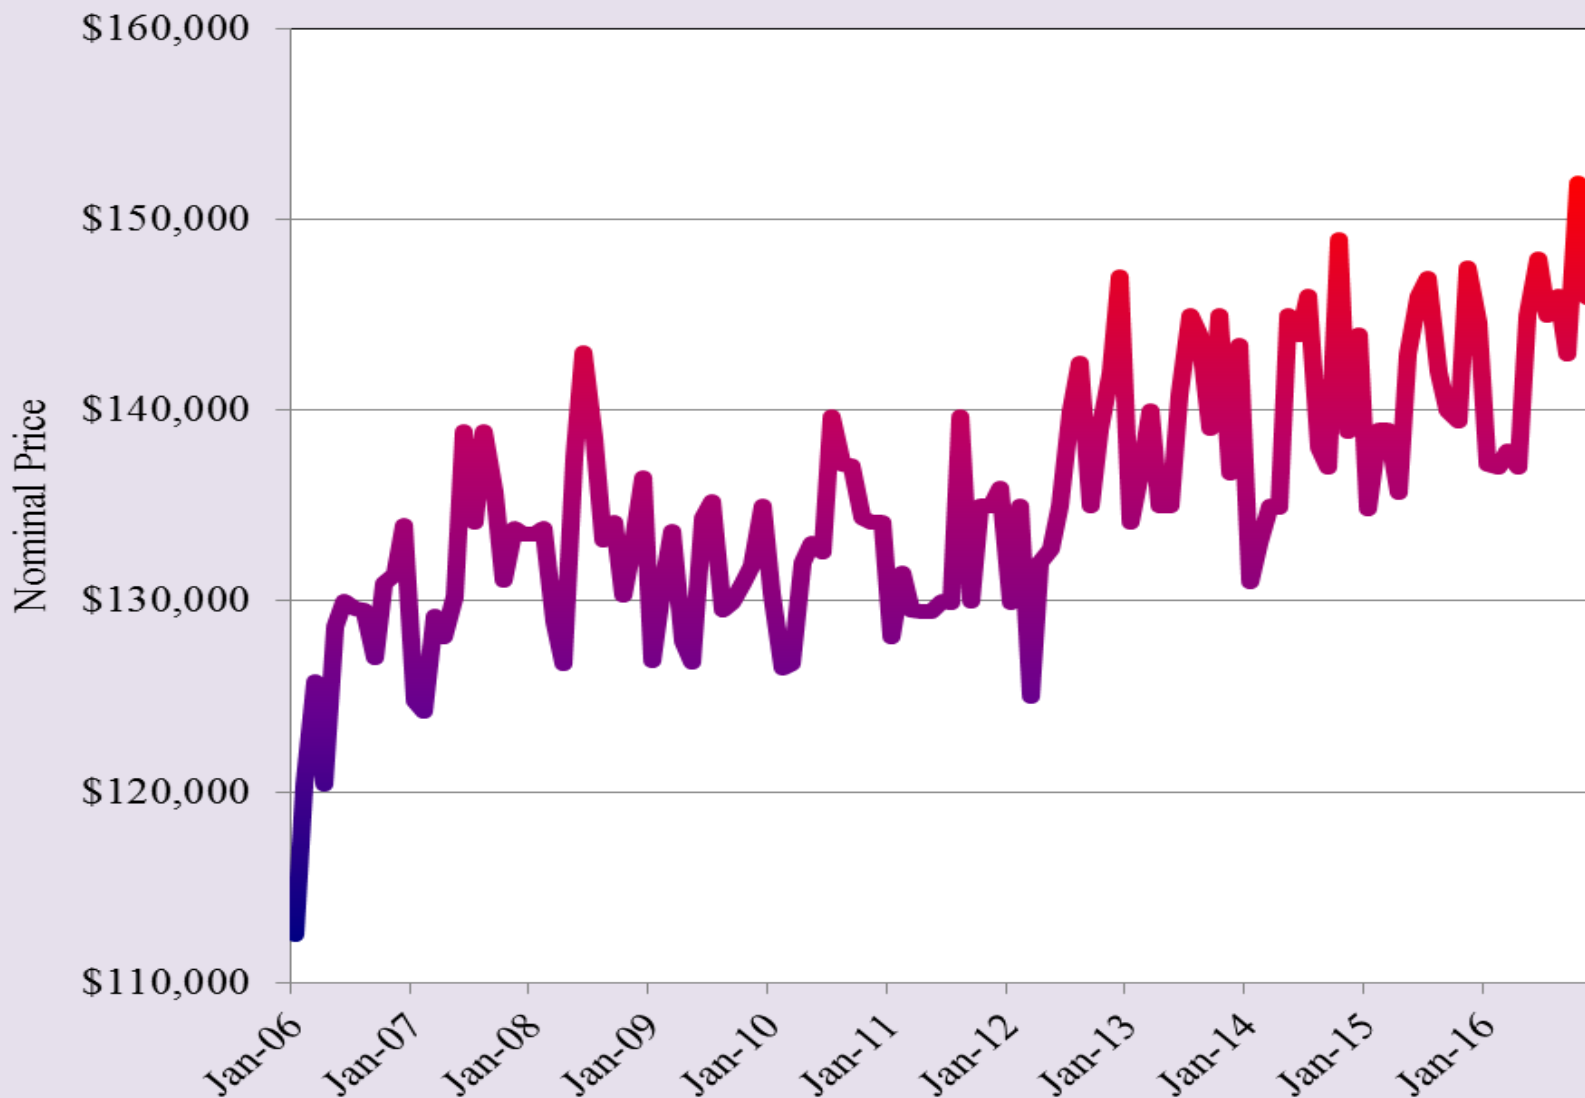

El Paso Median Housing Prices

Source: Texas A&M Real Estate Center