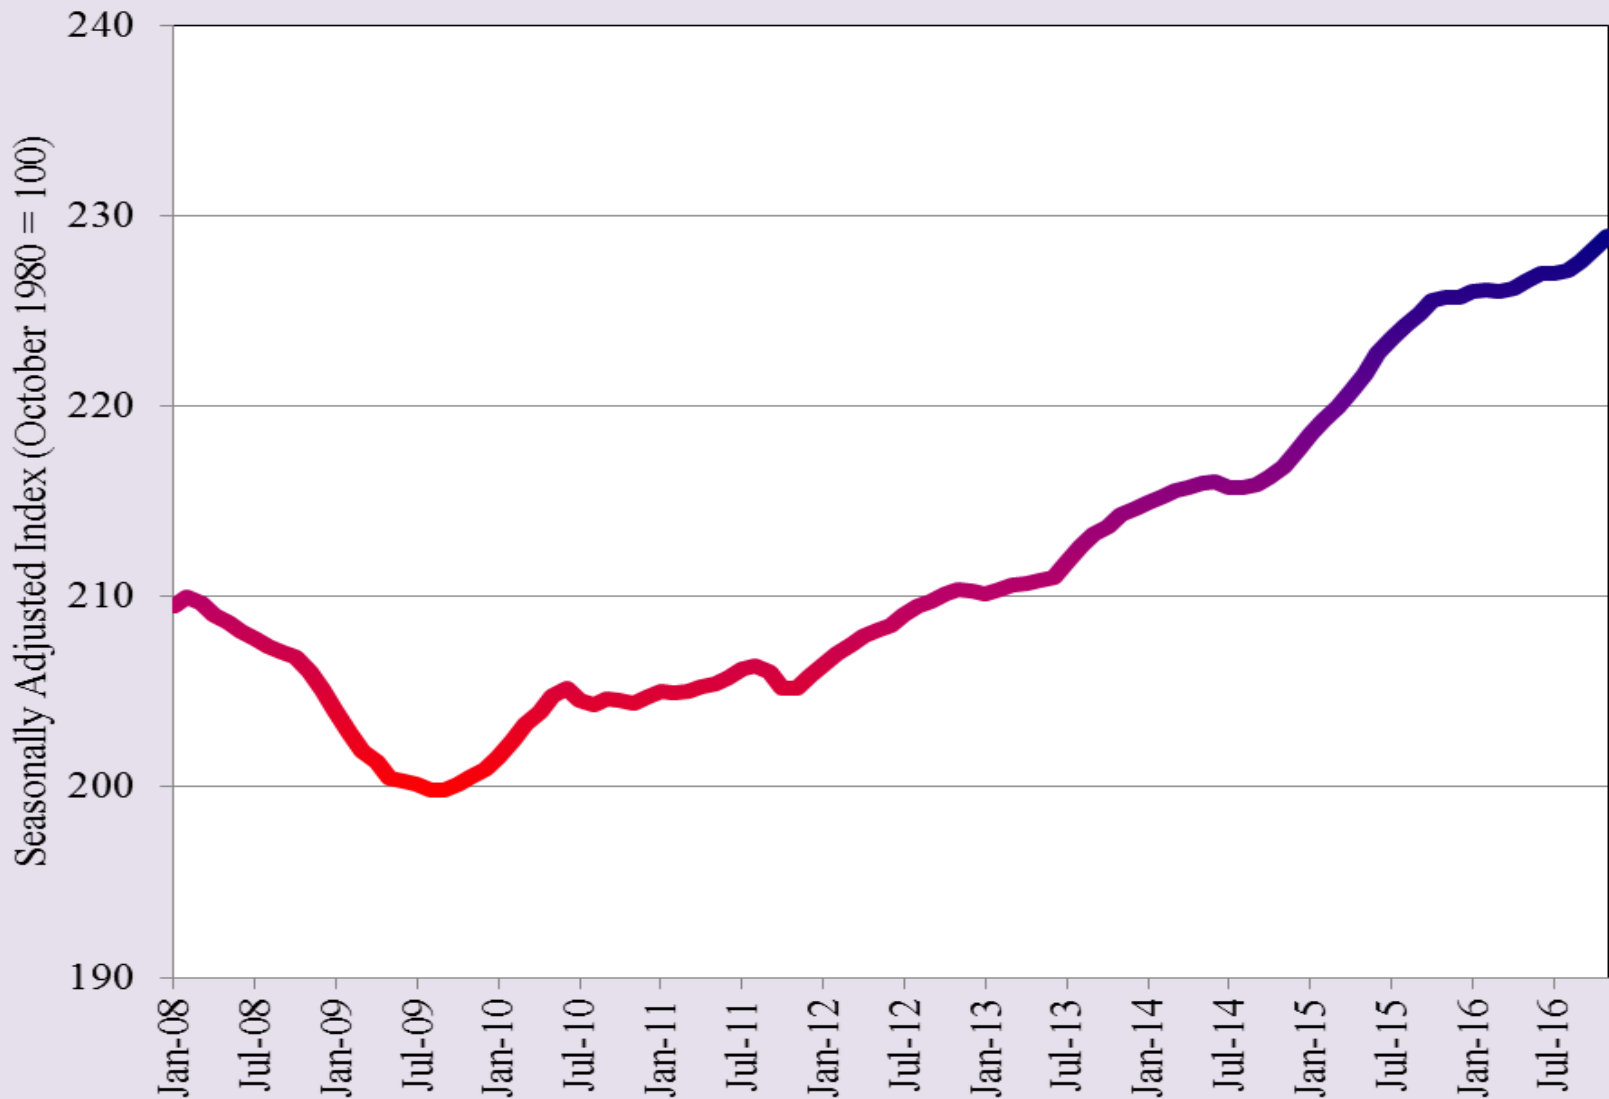

Metro Business-Cycle Index for El Paso

Source: Federal Reserve Bank of Dallas