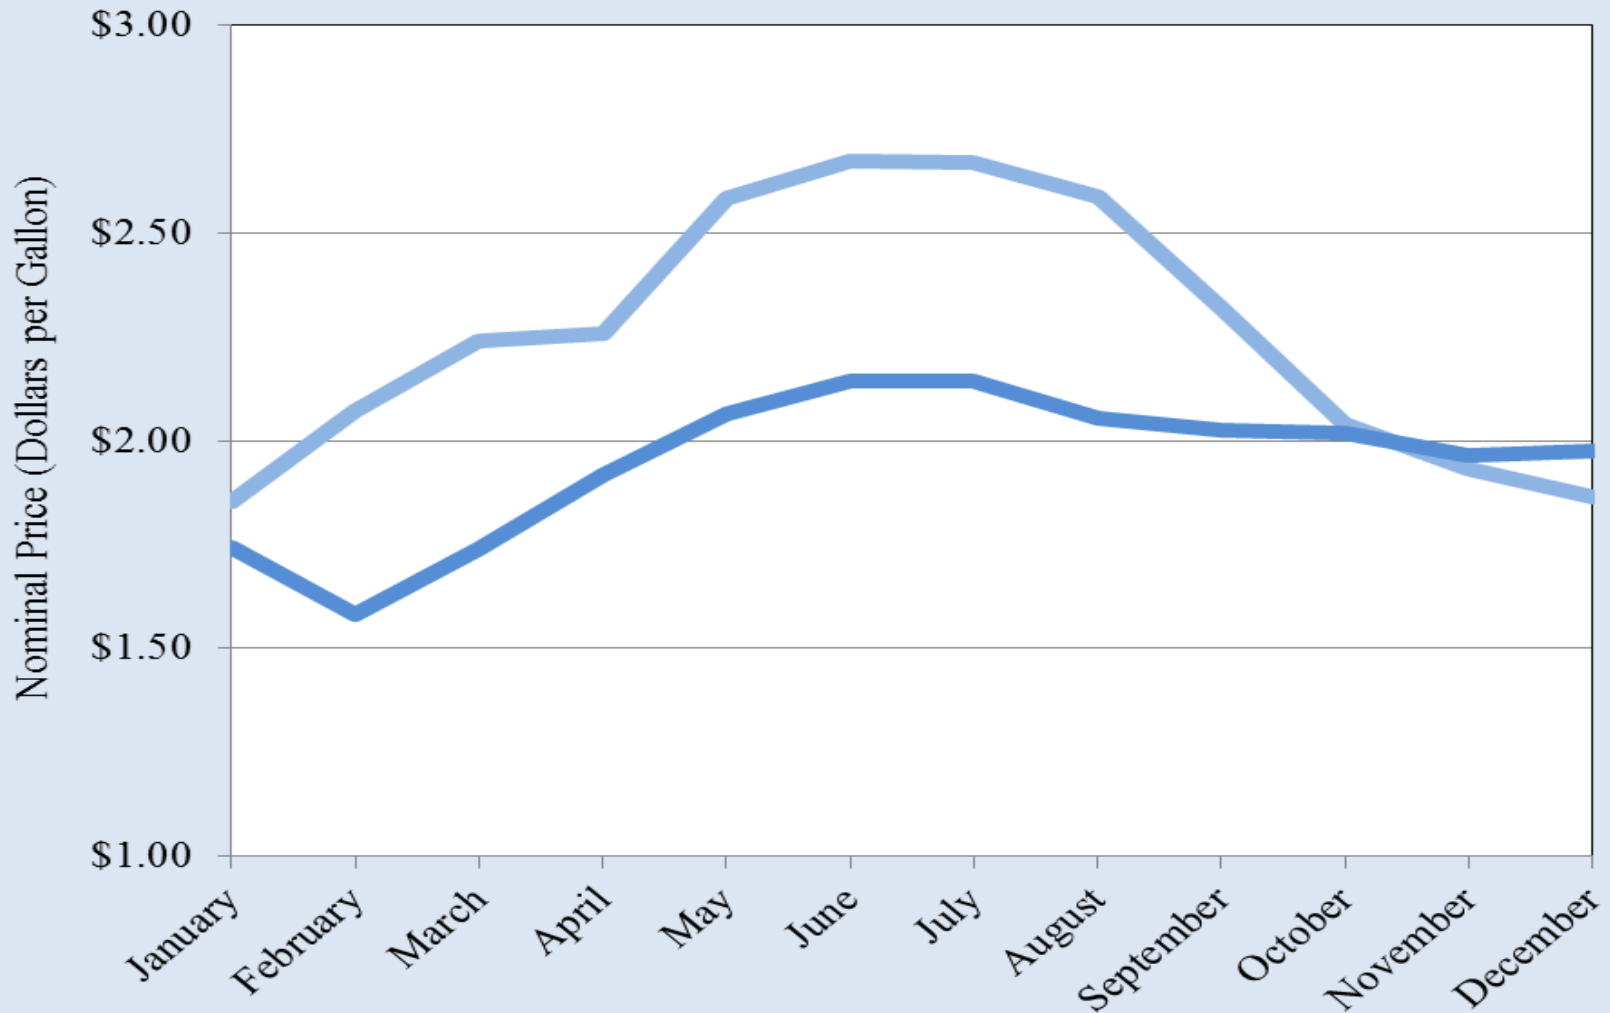

El Paso Gasoline Prices

— 2015 — 2016

Source: GasBuddy.com