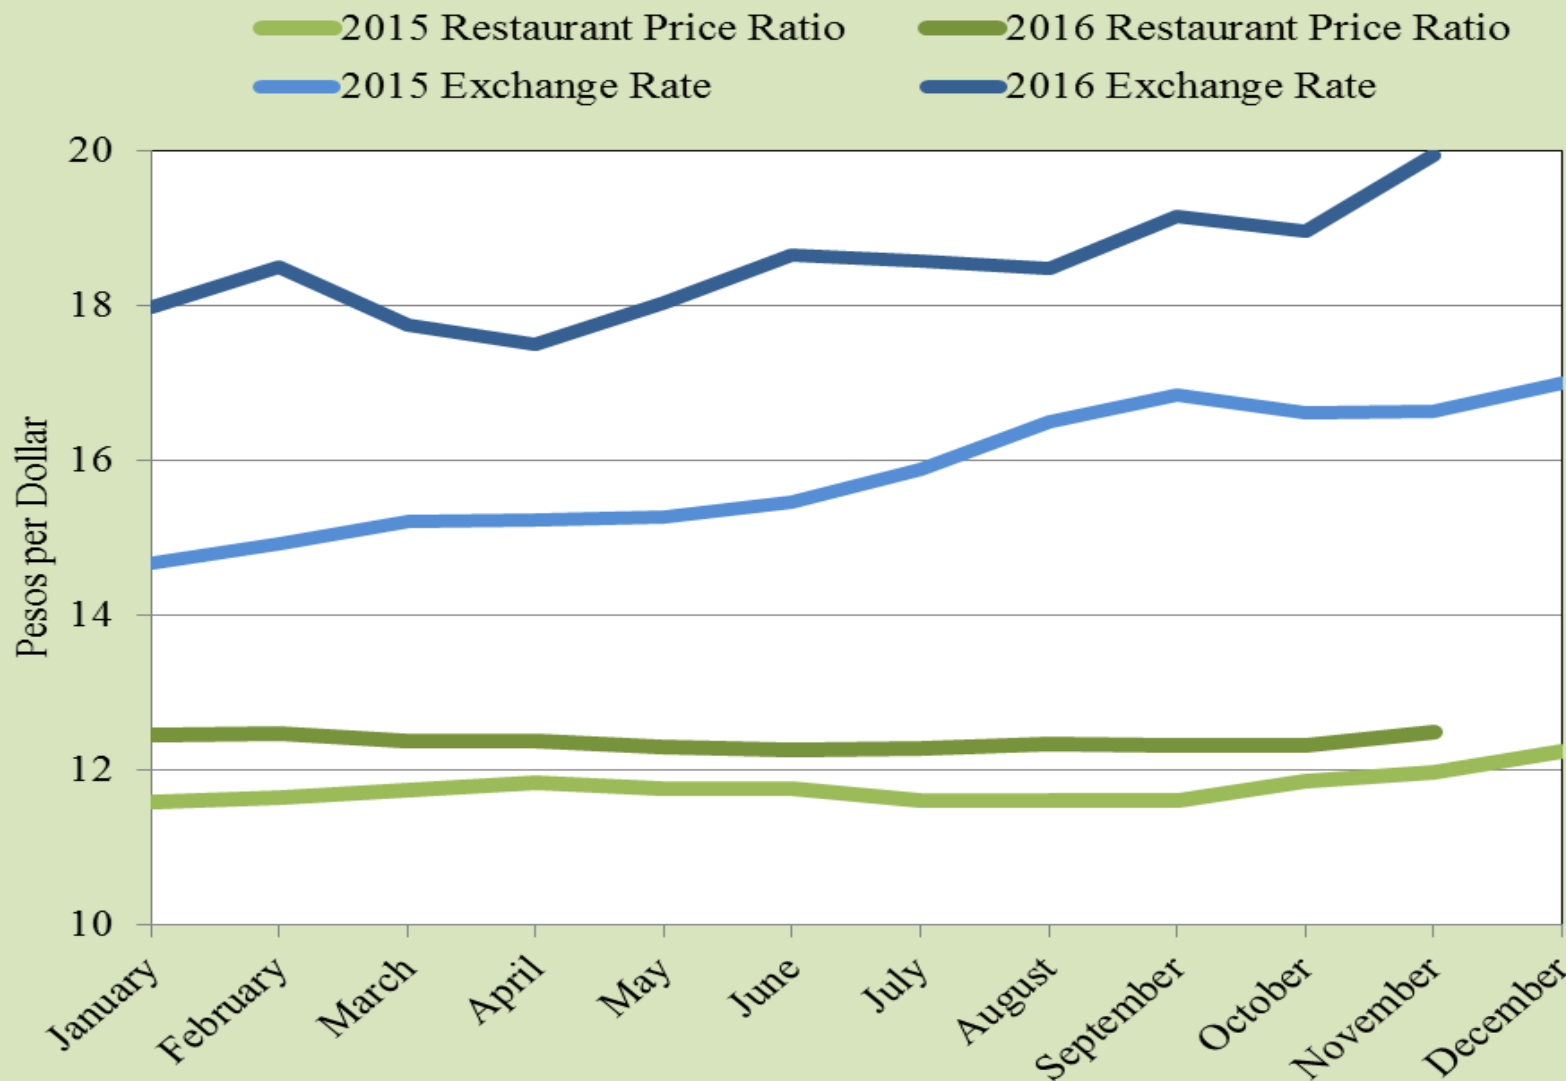

## Restaurant Price Ratio and Exchange Rate

Source: UTEP Border Region Modeling Project and Banco de Mexico