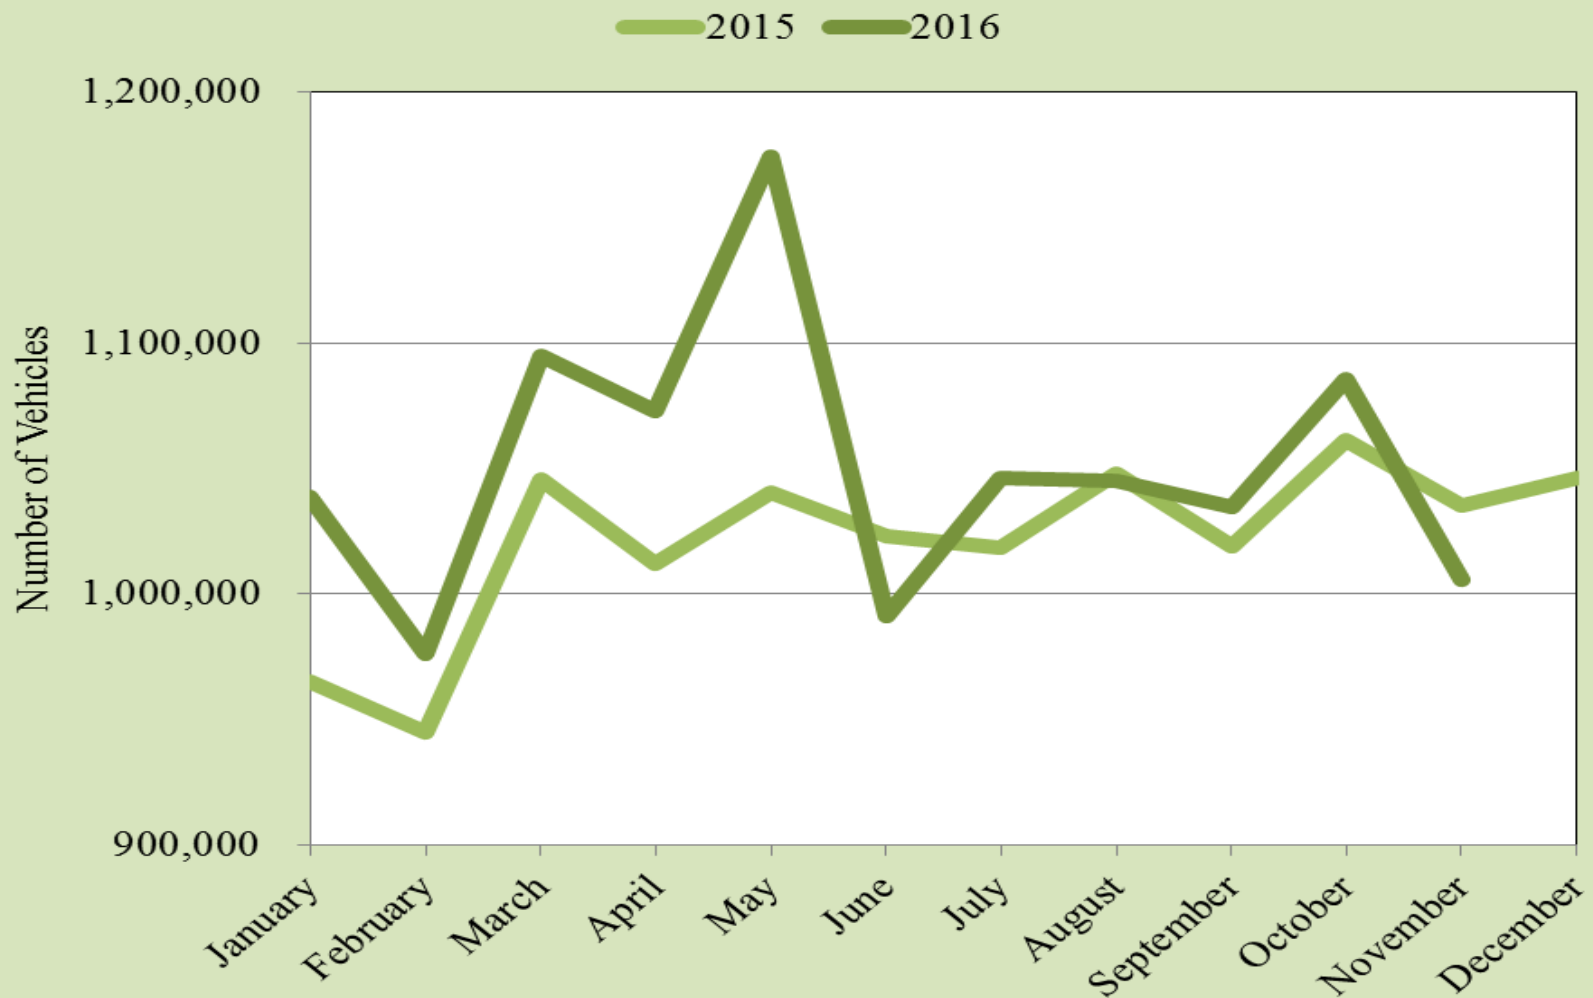

Personal Vehicle International Bridge Crossings to El Paso

Source: Bureau of Transportation Statistics and U.S. Customs and Border Protection