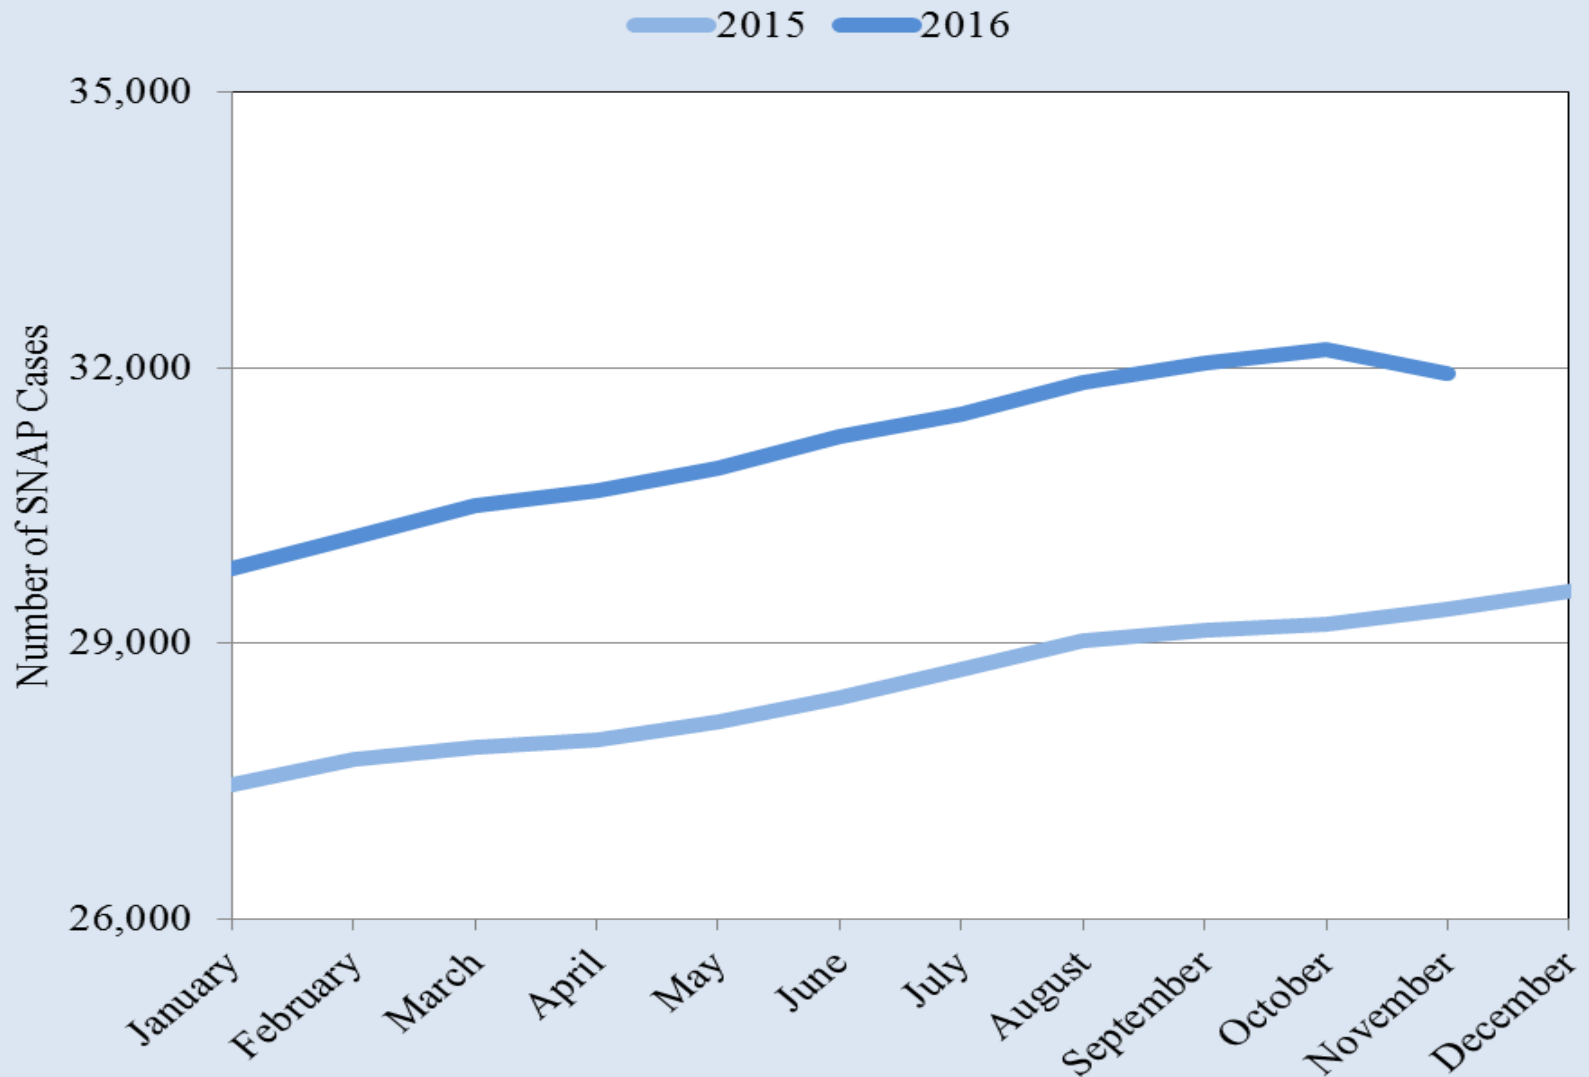

Las Cruces Area SNAP (Food Stamp) Cases

Source: New Mexico Human Services Department