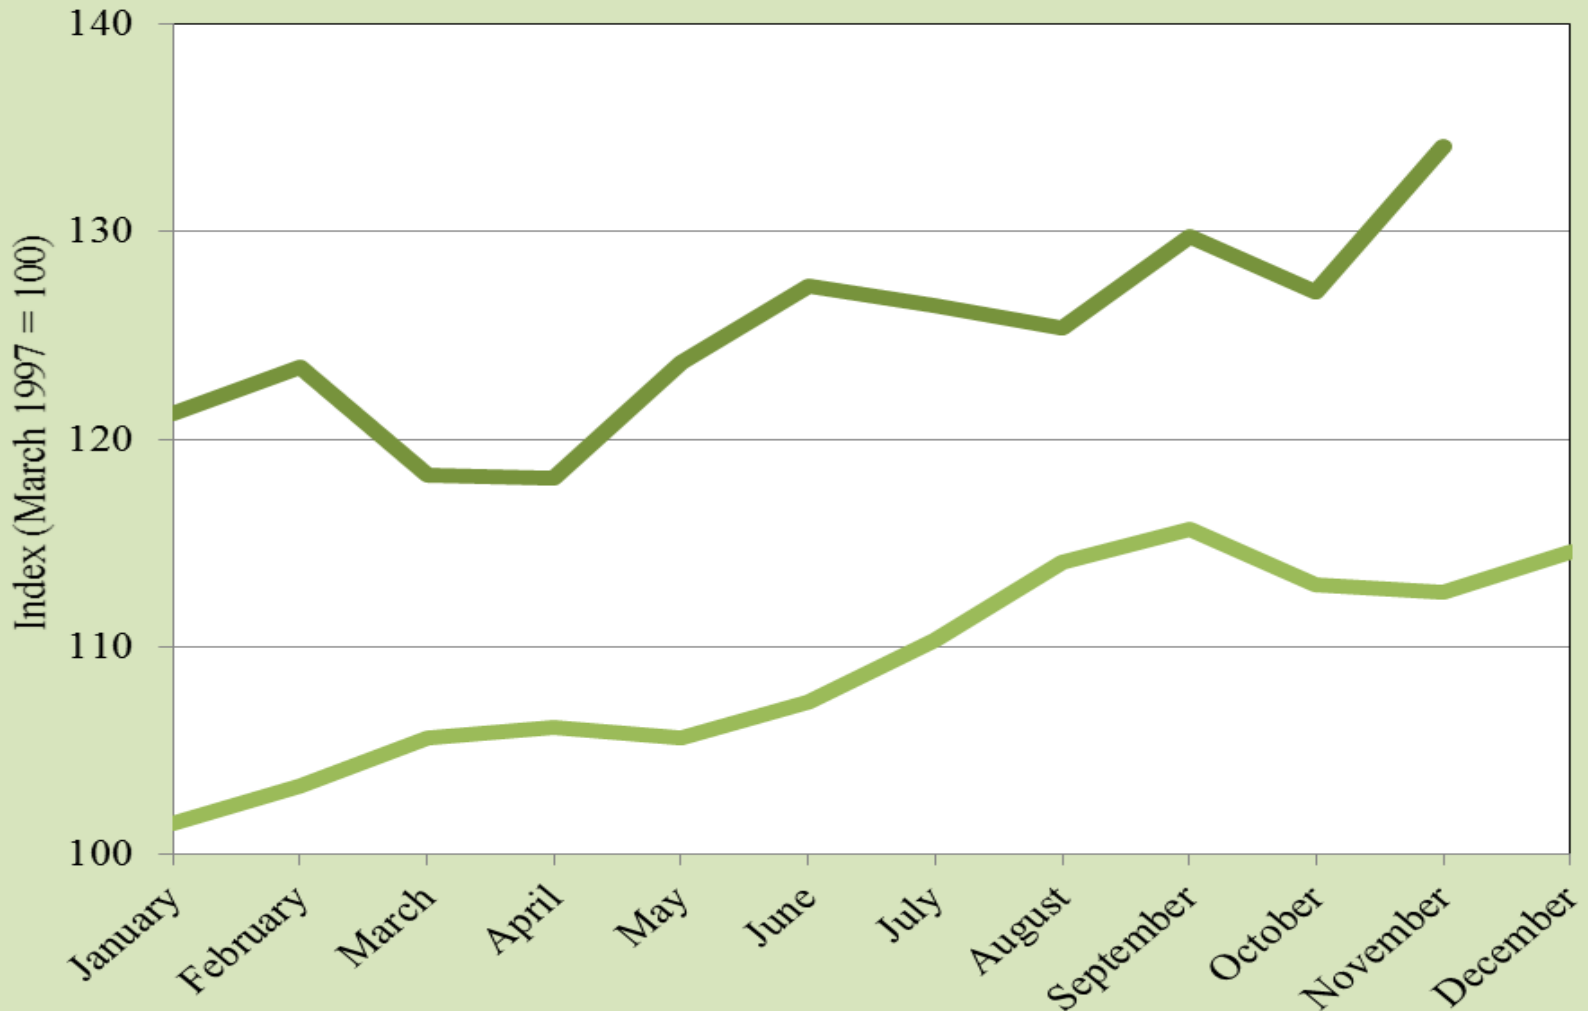

Real Peso/Dollar Exchange Rate Index

— 2015 — 2016

Source: UTEP Border Region Modeling Project