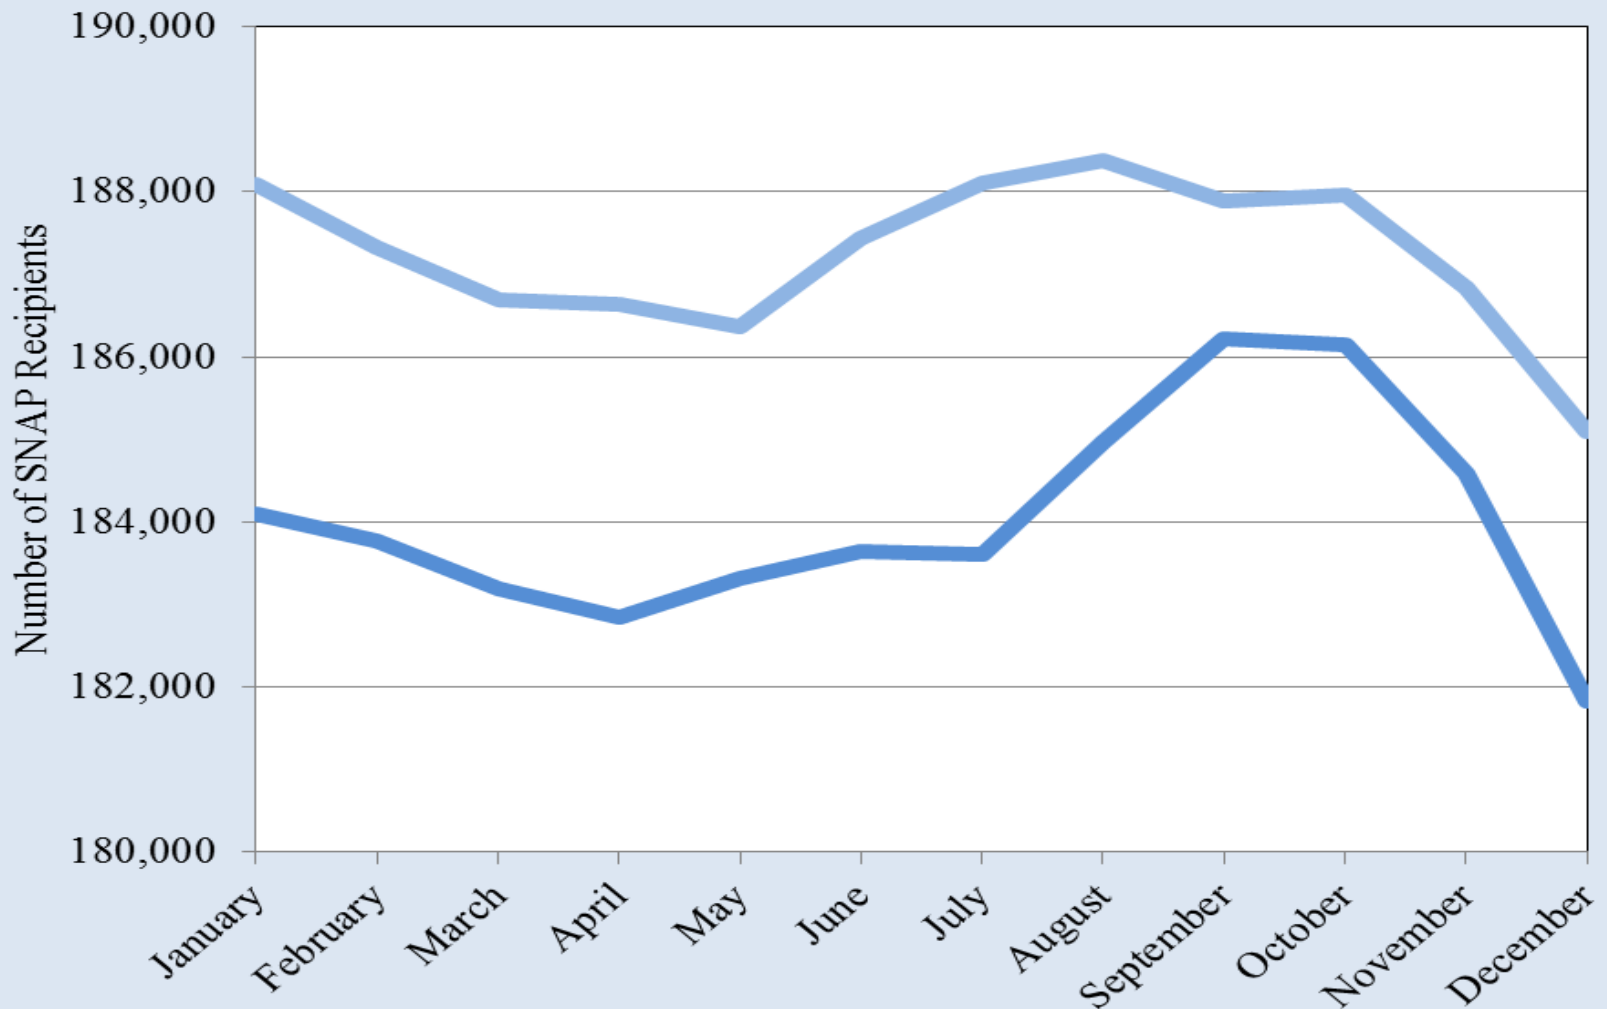

El Paso County SNAP (Food Stamp) Enrollment

— 2015 — 2016

Source: Texas Health and Human Services Commission