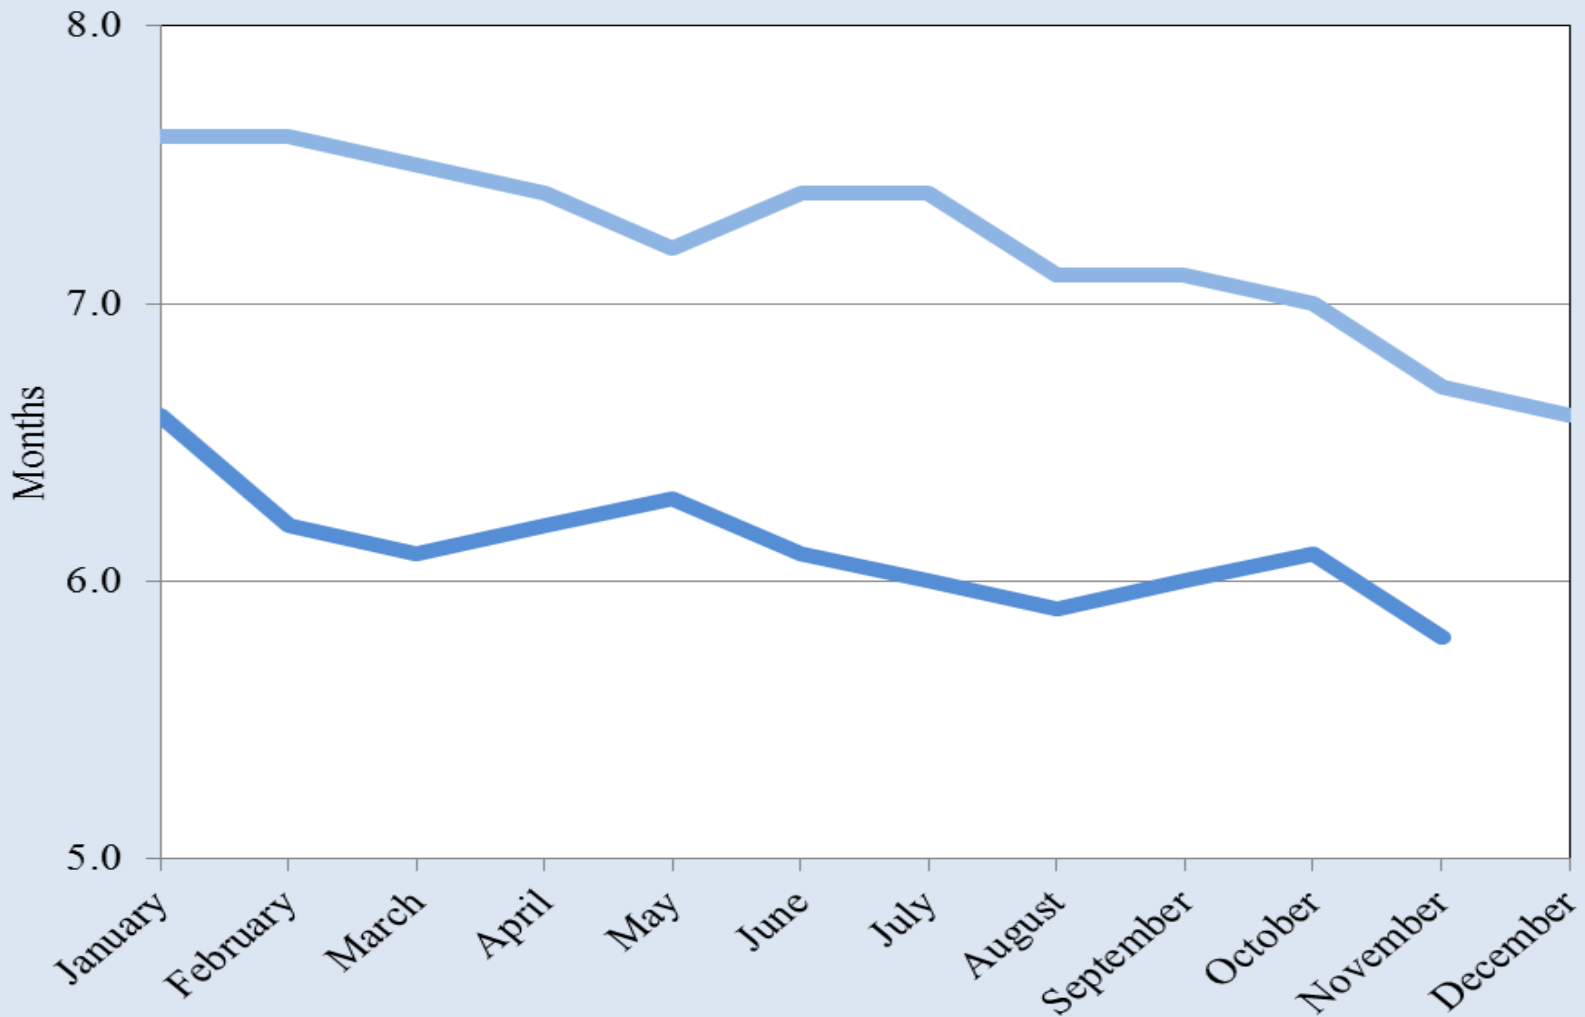

Months of Housing Inventory for El Paso

— 2015 — 2016

Source: Texas A&M Real Estate Center