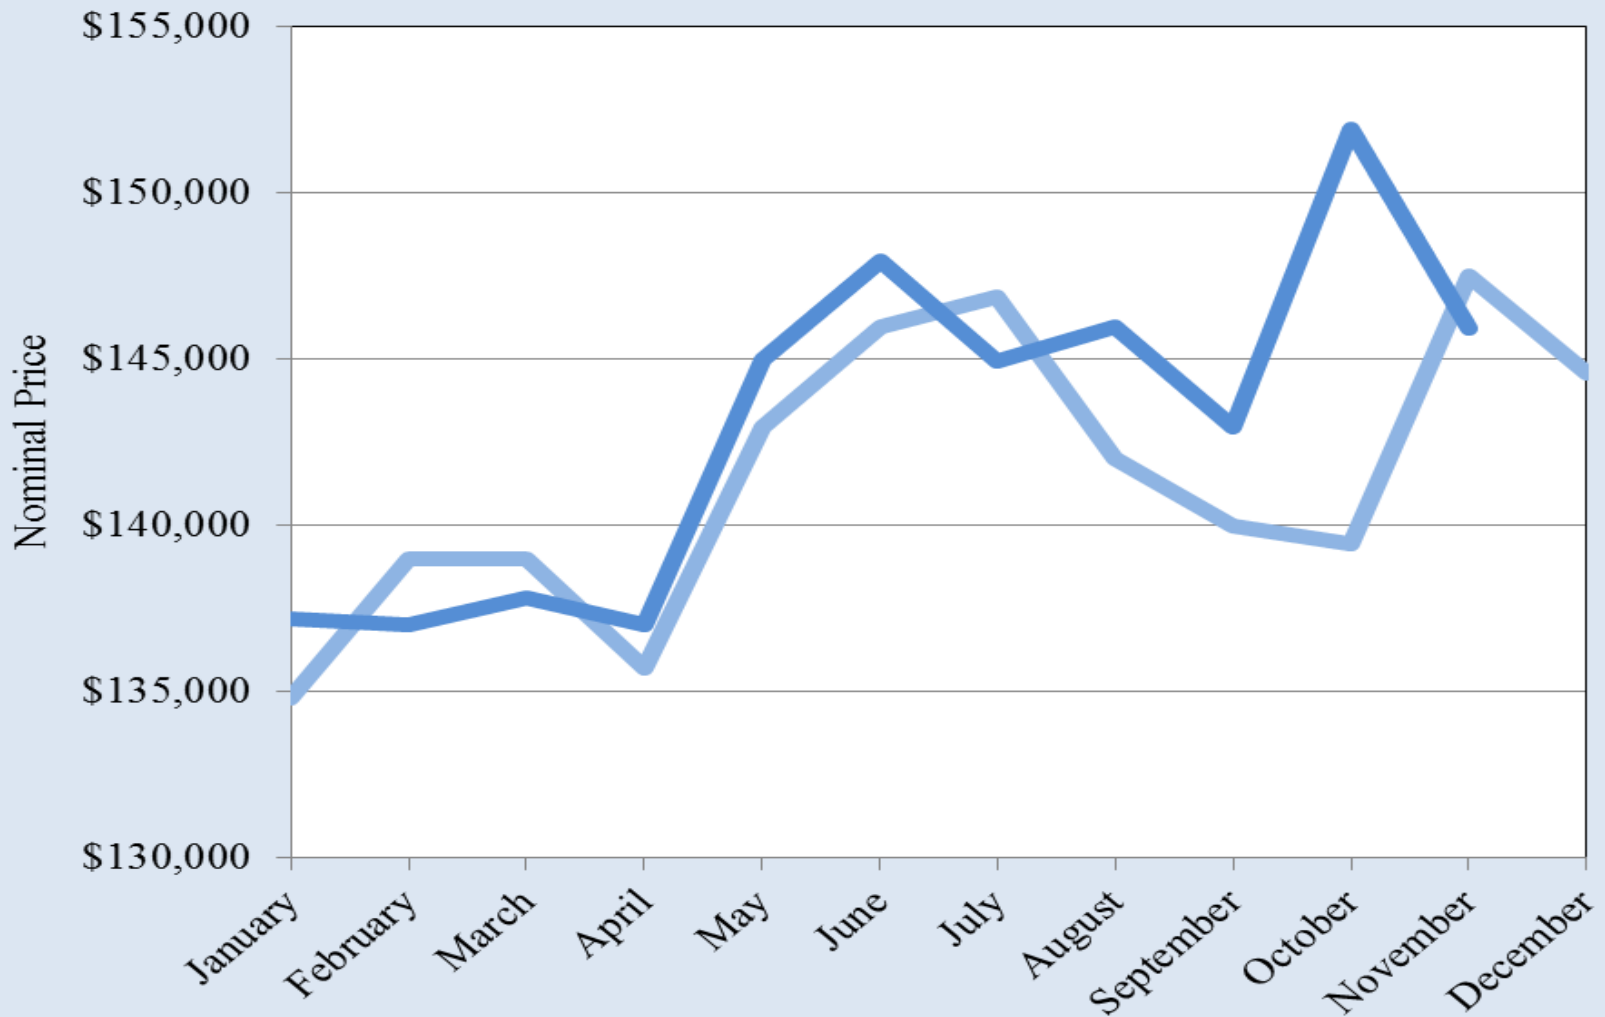

El Paso Median Housing Prices

— 2015 — 2016

Source: Texas A&M Real Estate Center