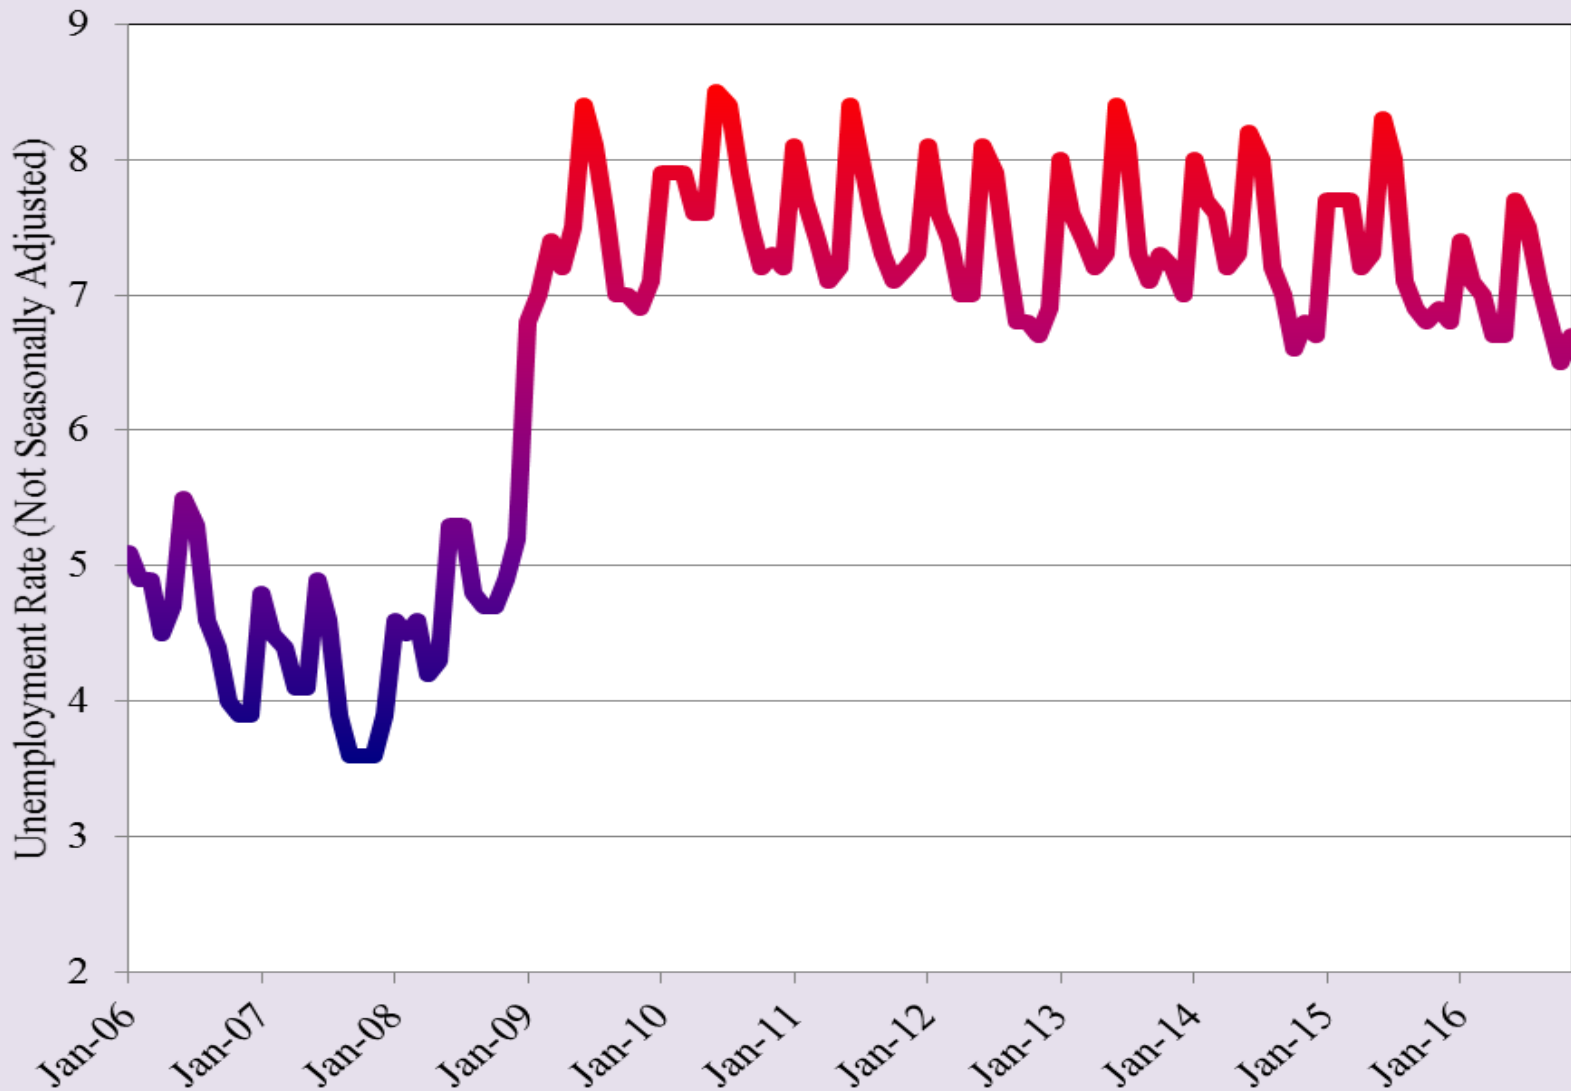

Doña Ana County Unemployment Rate

Source: Bureau of Labor Statistics