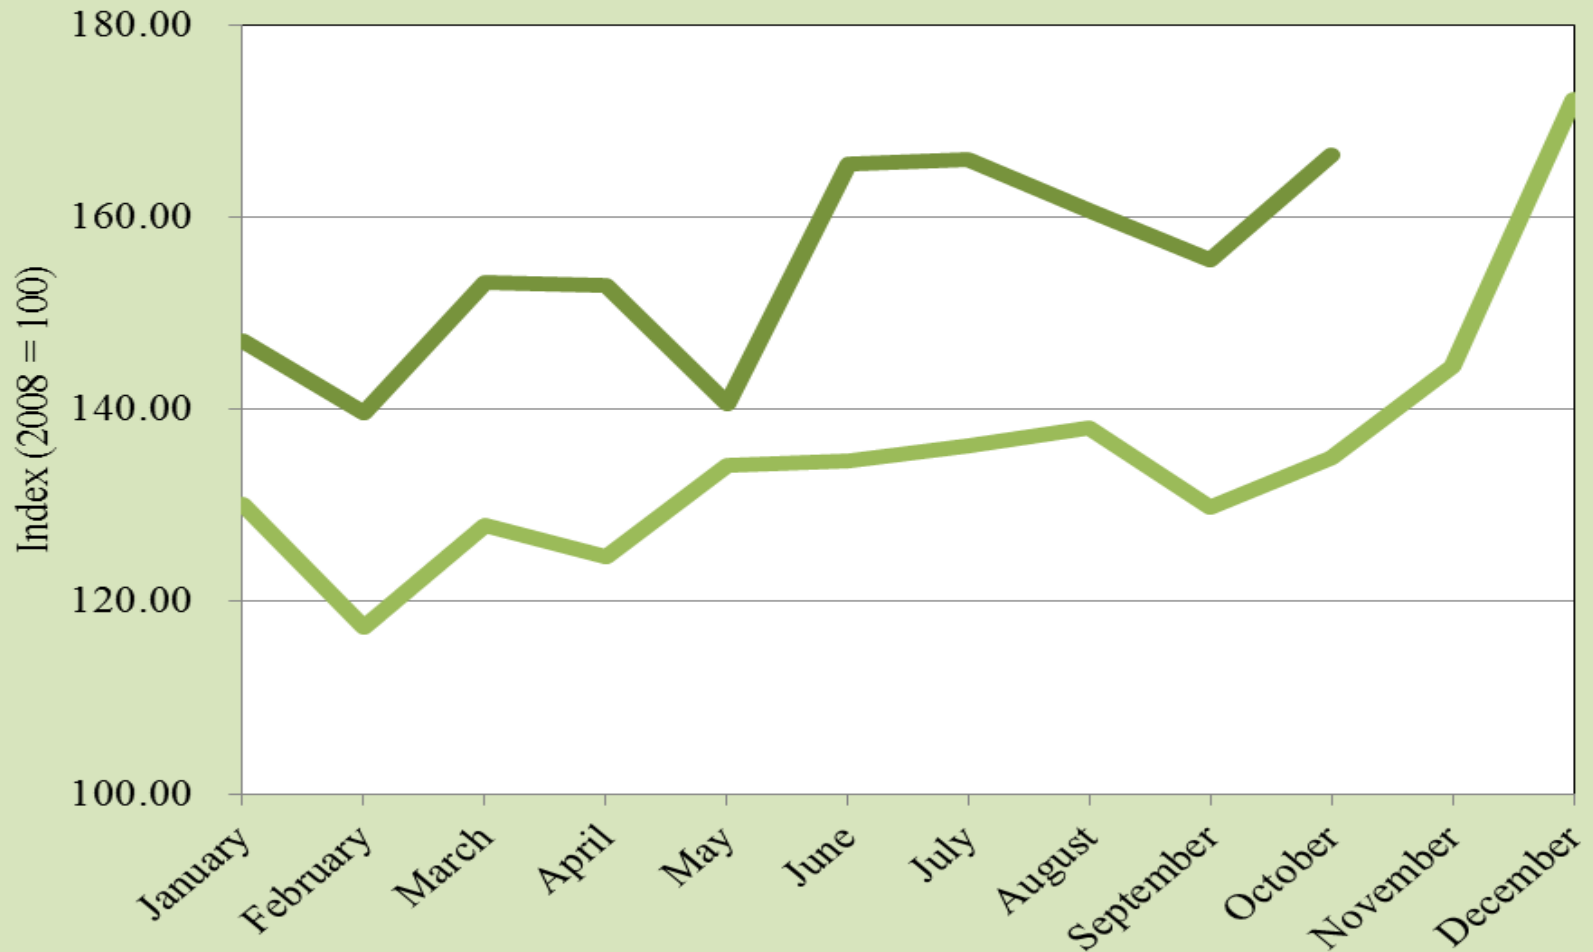

Real Retail Activity Index for the State of Chihuahua

— 2015 — 2016

Source: INEGI