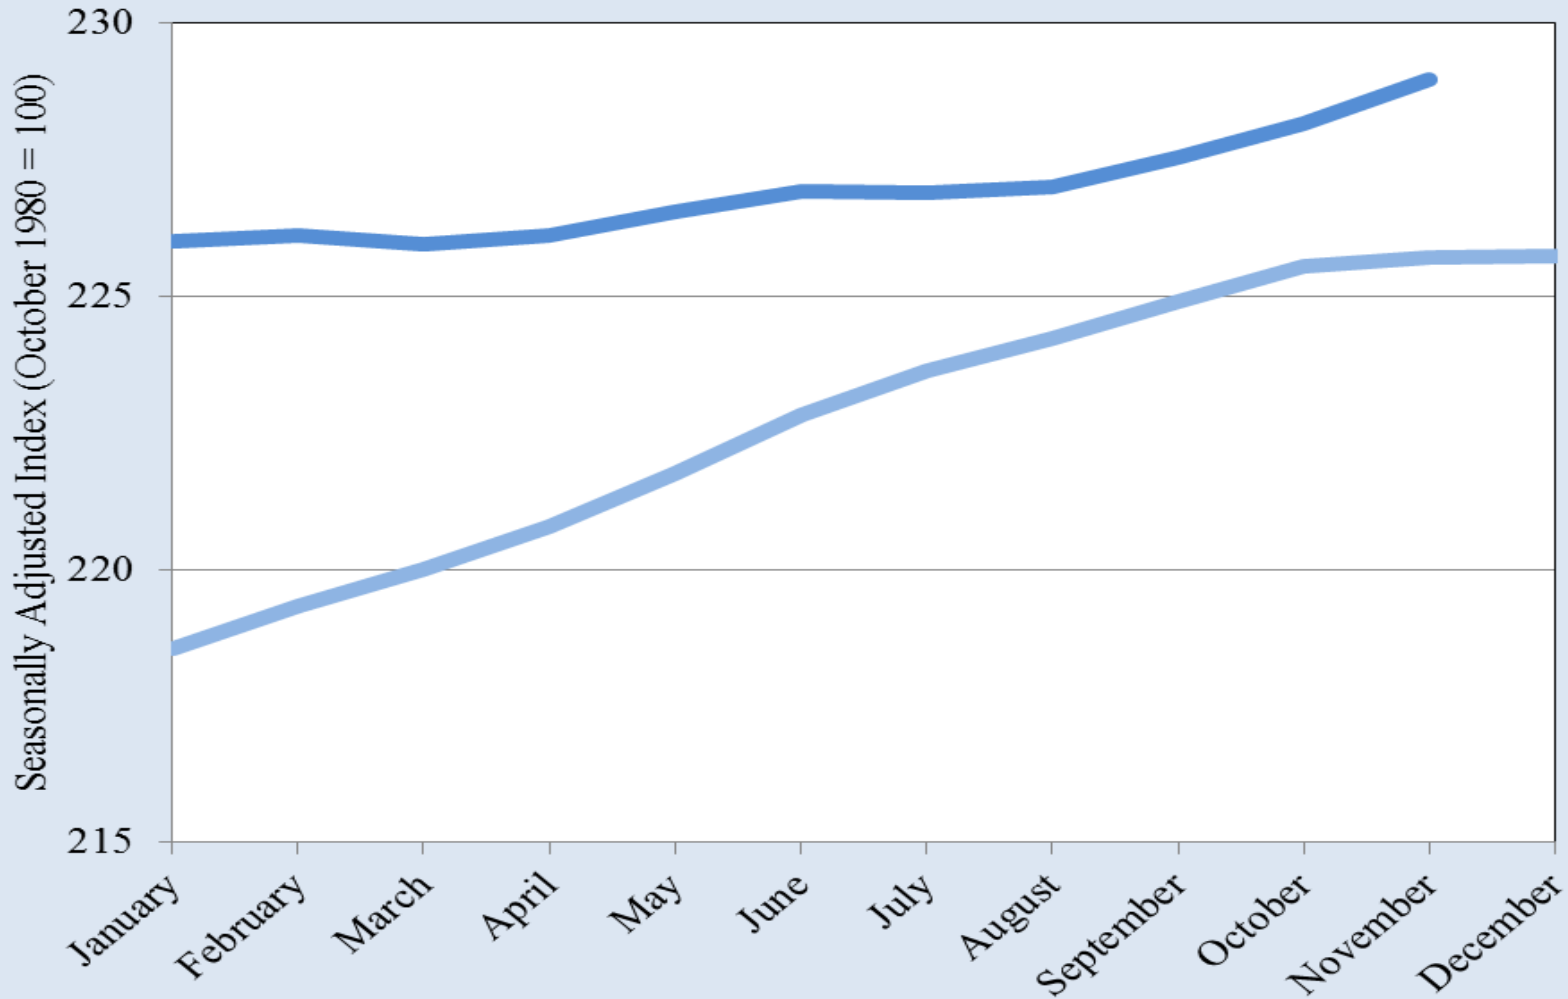

# **Borderplex Business Barometer**

Border Region Modeling Project  
Department of Economics & Finance  
University of Texas at El Paso

## Metro Business-Cycle Index for El Paso

— 2015 — 2016

Source: Federal Reserve Bank of Dallas