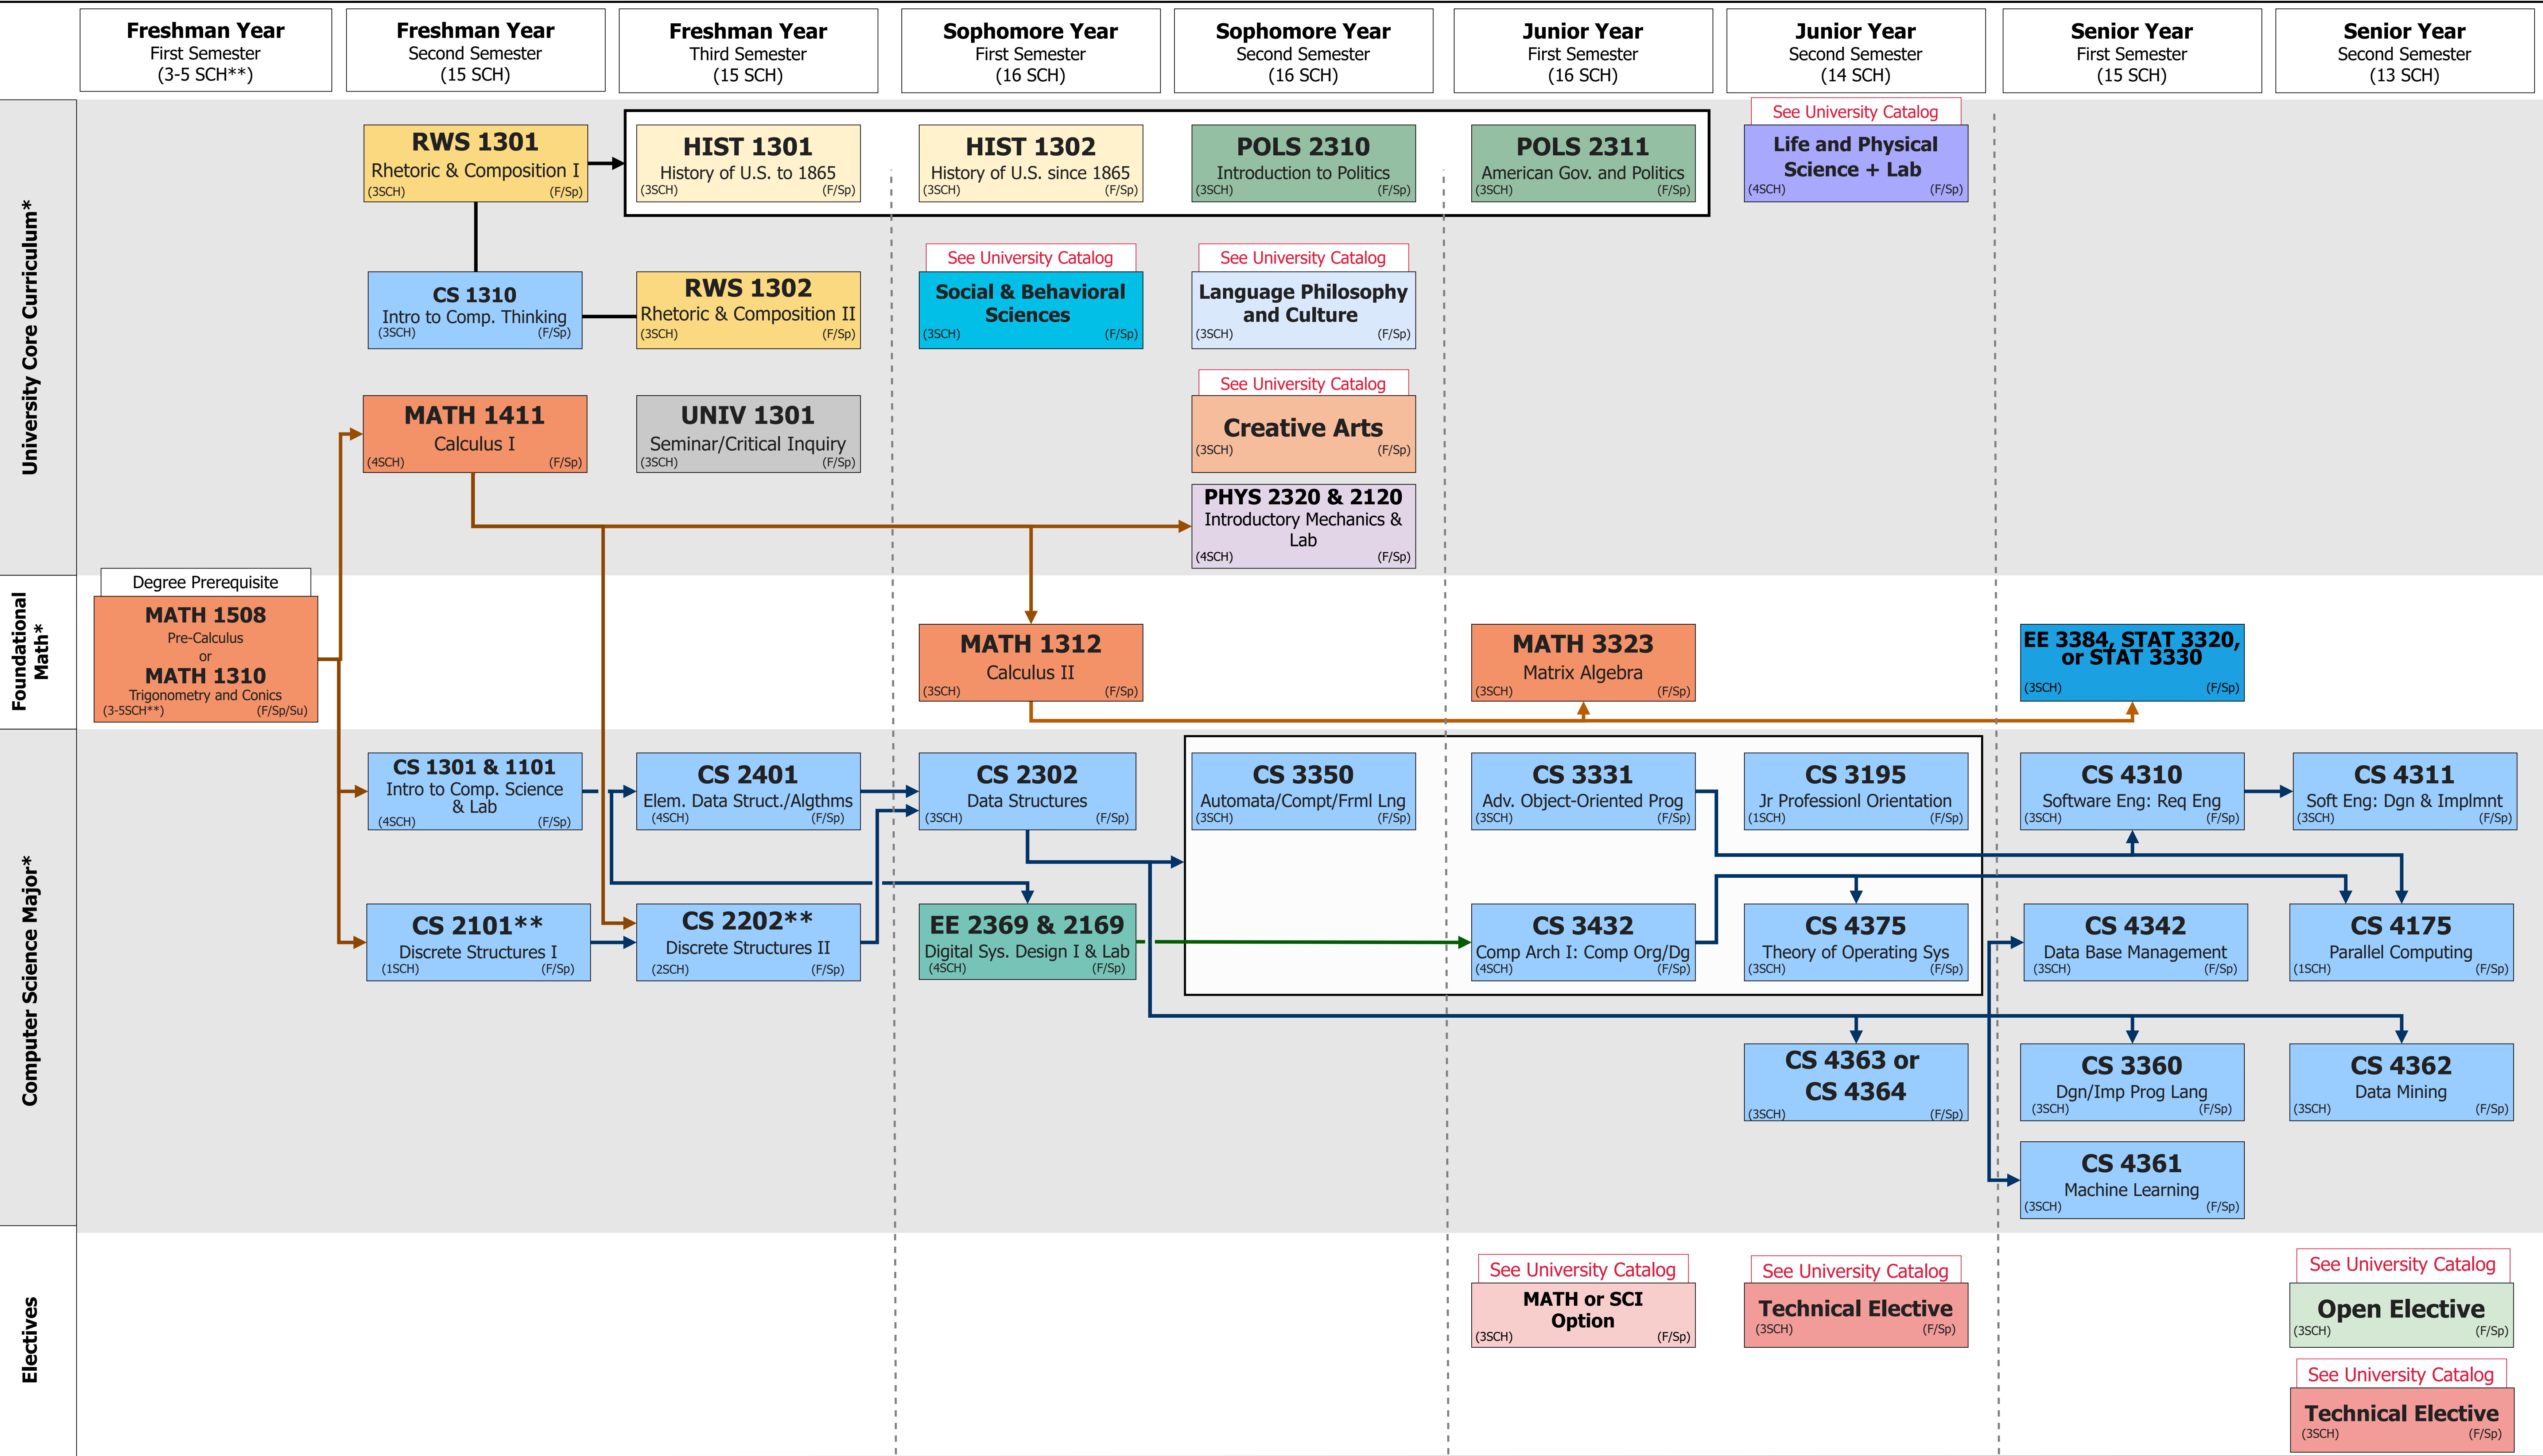

Bachelor of Science in Computer Science: Data Analytics Concentration (Starting with Precalculus)

Required Semester Credit Hours (SCH): 120

Refer to the University Catalog for all degree all requirements at catalog.utep.edu. Many core curriculum courses are also offered in the summer (Su) semester. Students are encouraged to register early and check Goldmine for course availability. The flowchart below may not reflect all student schedules; courses can be shifted to different semesters where applicable.

*C or better required.
** Not counted in total degree required semester credit hours.
Arrow indicates a prerequisite.
Color-coded boxes group the course subject.
F/Sp/Su indicates the semesters Fall/Spring/Summer.

** Student can take Math 2300 in place of CS 2101&2202