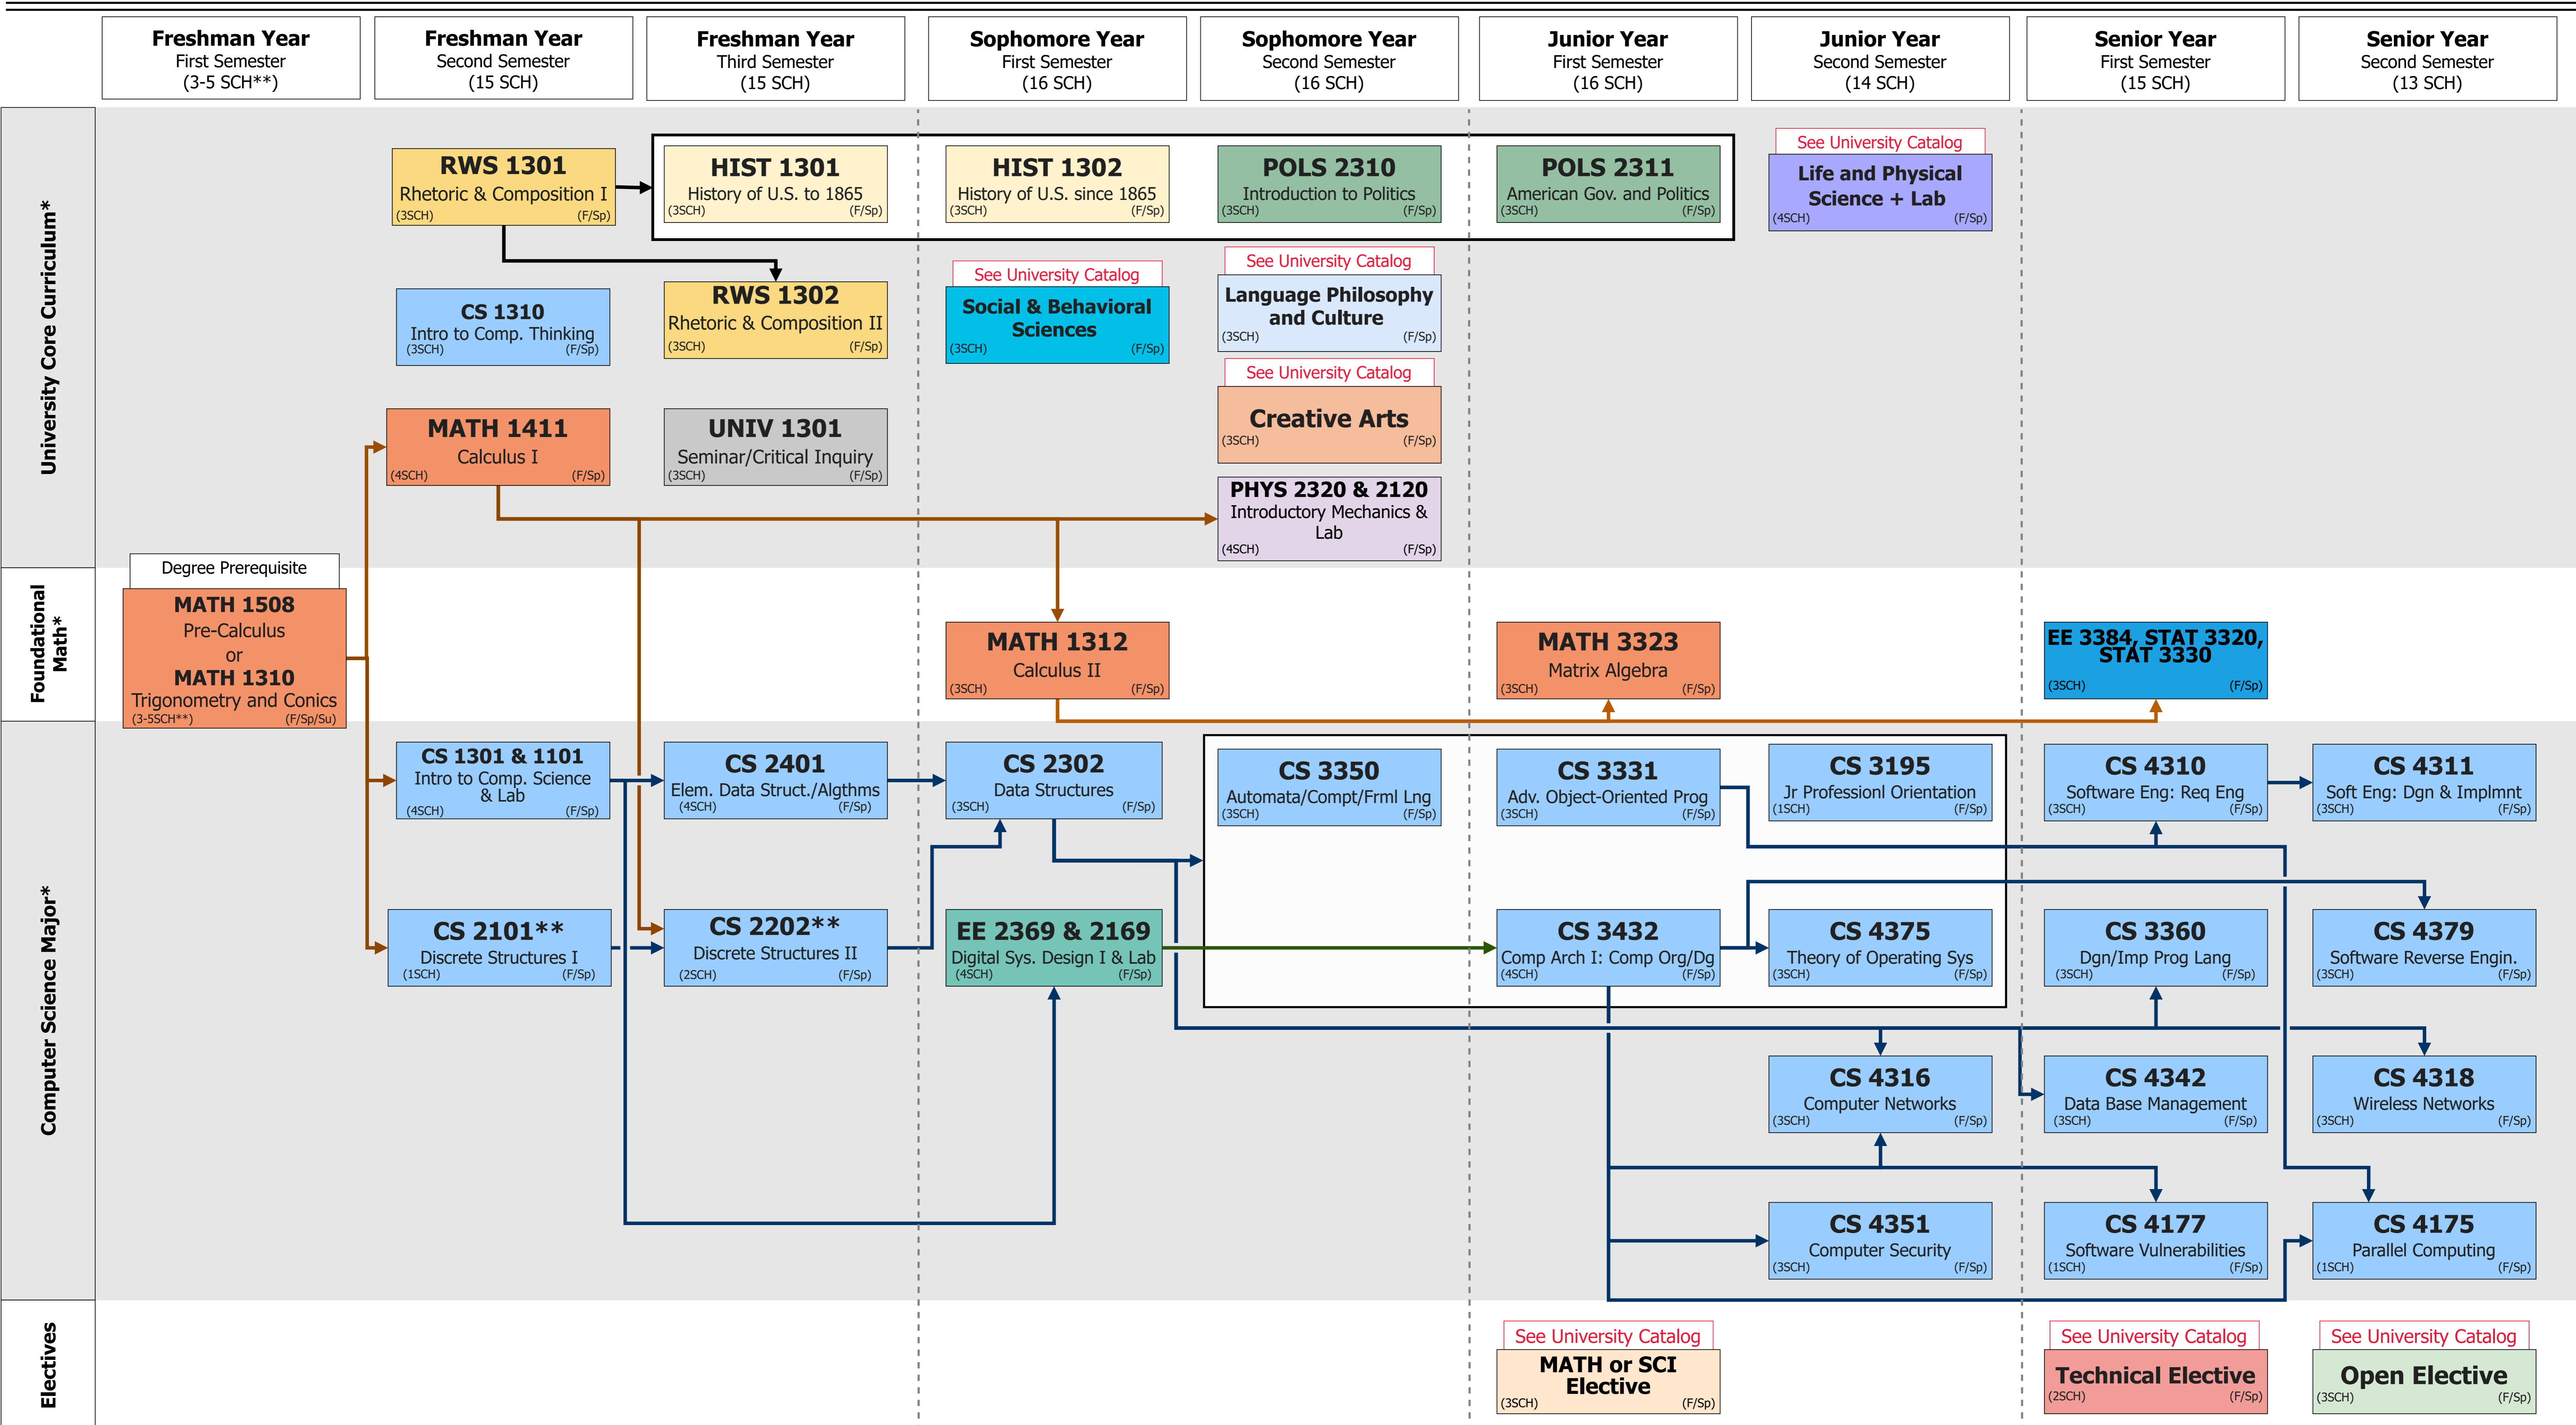

Bachelor of Science in Computer Science (Secure Cyber Systems Concentration Starting with Precalculus)

Required Semester Credit Hours (SCH): 120

Refer to the University Catalog for all degree all requirements at catalog.utep.edu.

Many core curriculum courses are also offered in the summer (Su) semester. Students are encouraged to register early and check Goldmine for course availability. The flowchart below may not reflect all student schedules; courses can be shifted to different semesters where applicable.

*C or better required.
** Not counted in total degree required semester credit hours.
Arrow indicates a prerequisite.
Color-coded boxes group the course subject.
F/Sp/Su indicates the semesters Fall/Spring/Summer.

** Student can take Math 2300 in place of CS 2101&2202