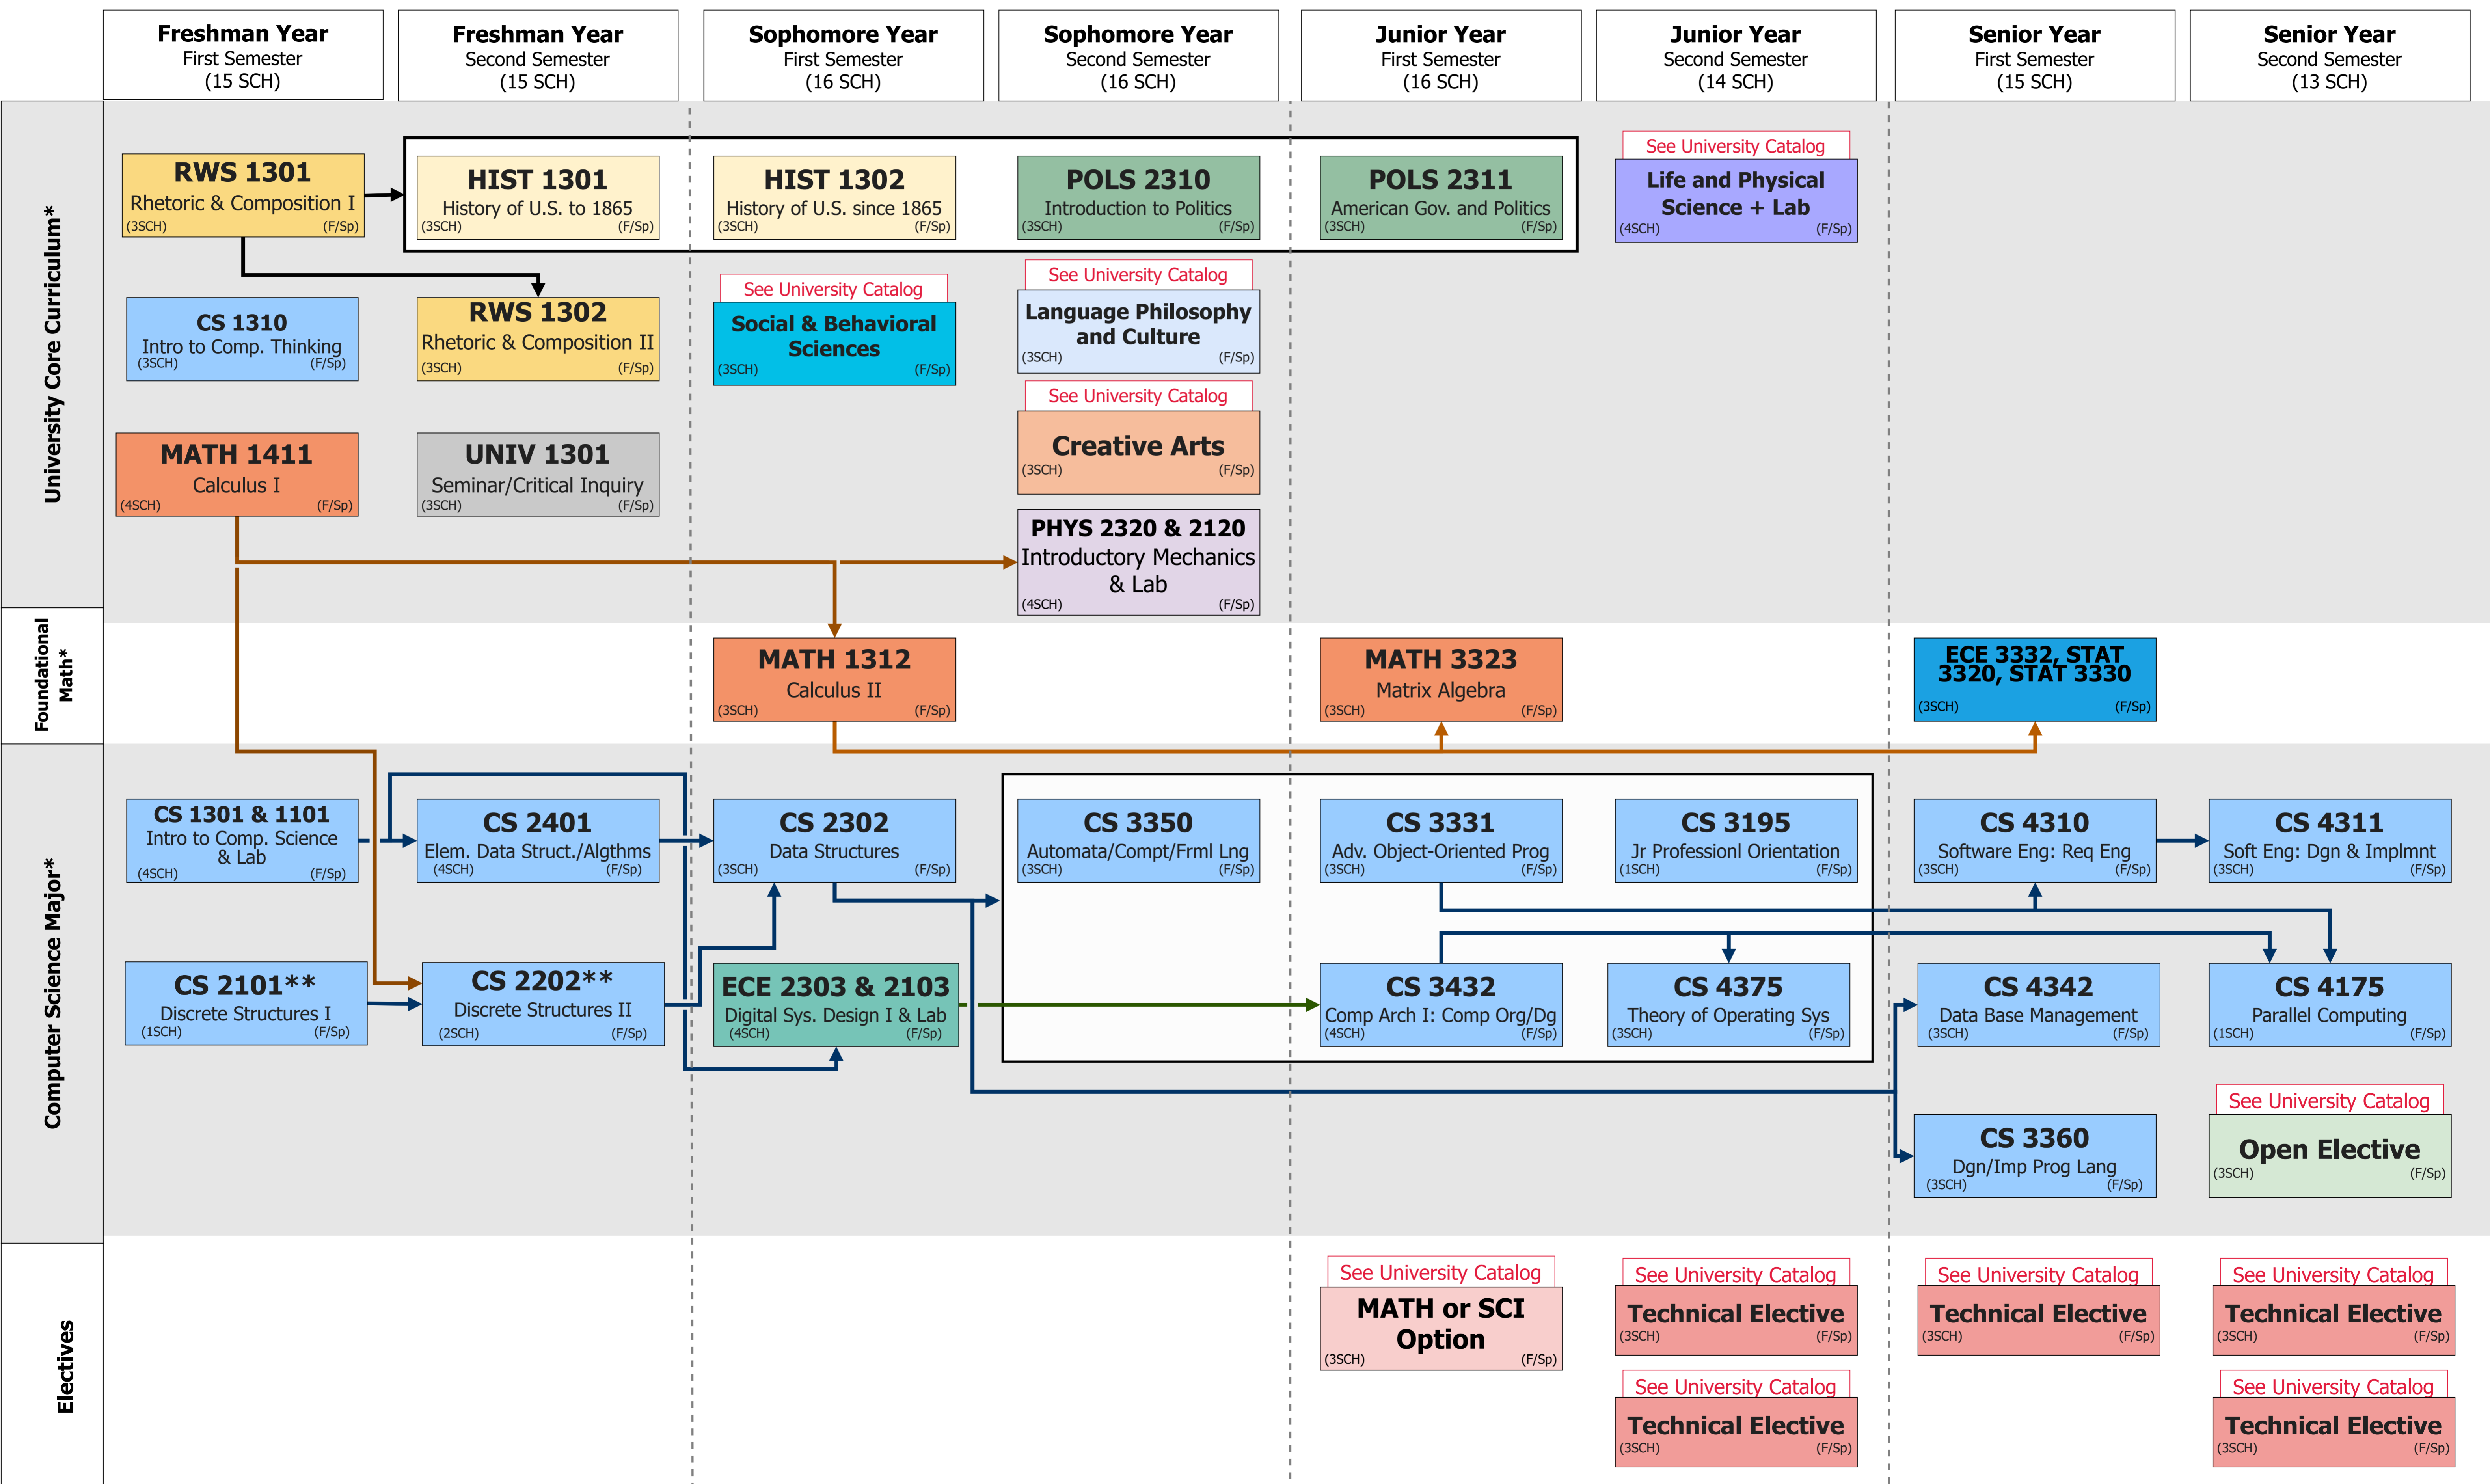

Bachelor of Science in Computer Science (General Concentration Starting with Calculus)

Catalog Year 2023-2024

Sample Degree Plan

Required Semester Credit Hours (SCH): 120

Refer to the University Catalog for all degree all requirements at catalog.utep.edu.

Many core curriculum courses are also offered in the summer (Su) semester. Students are encouraged to register early and check Goldmine for course availability.

The flowchart below may not reflect all student schedules; courses can be shifted to different semesters where applicable.

*C or better required.

Arrow indicates a prerequisite.

Color-coded boxes group the course subject.

F/Sp/Su indicates the semesters Fall/Spring/Summer.

** Student can take Math 2300 in place of CS 2101&2202

Date Last Updated: May 2023