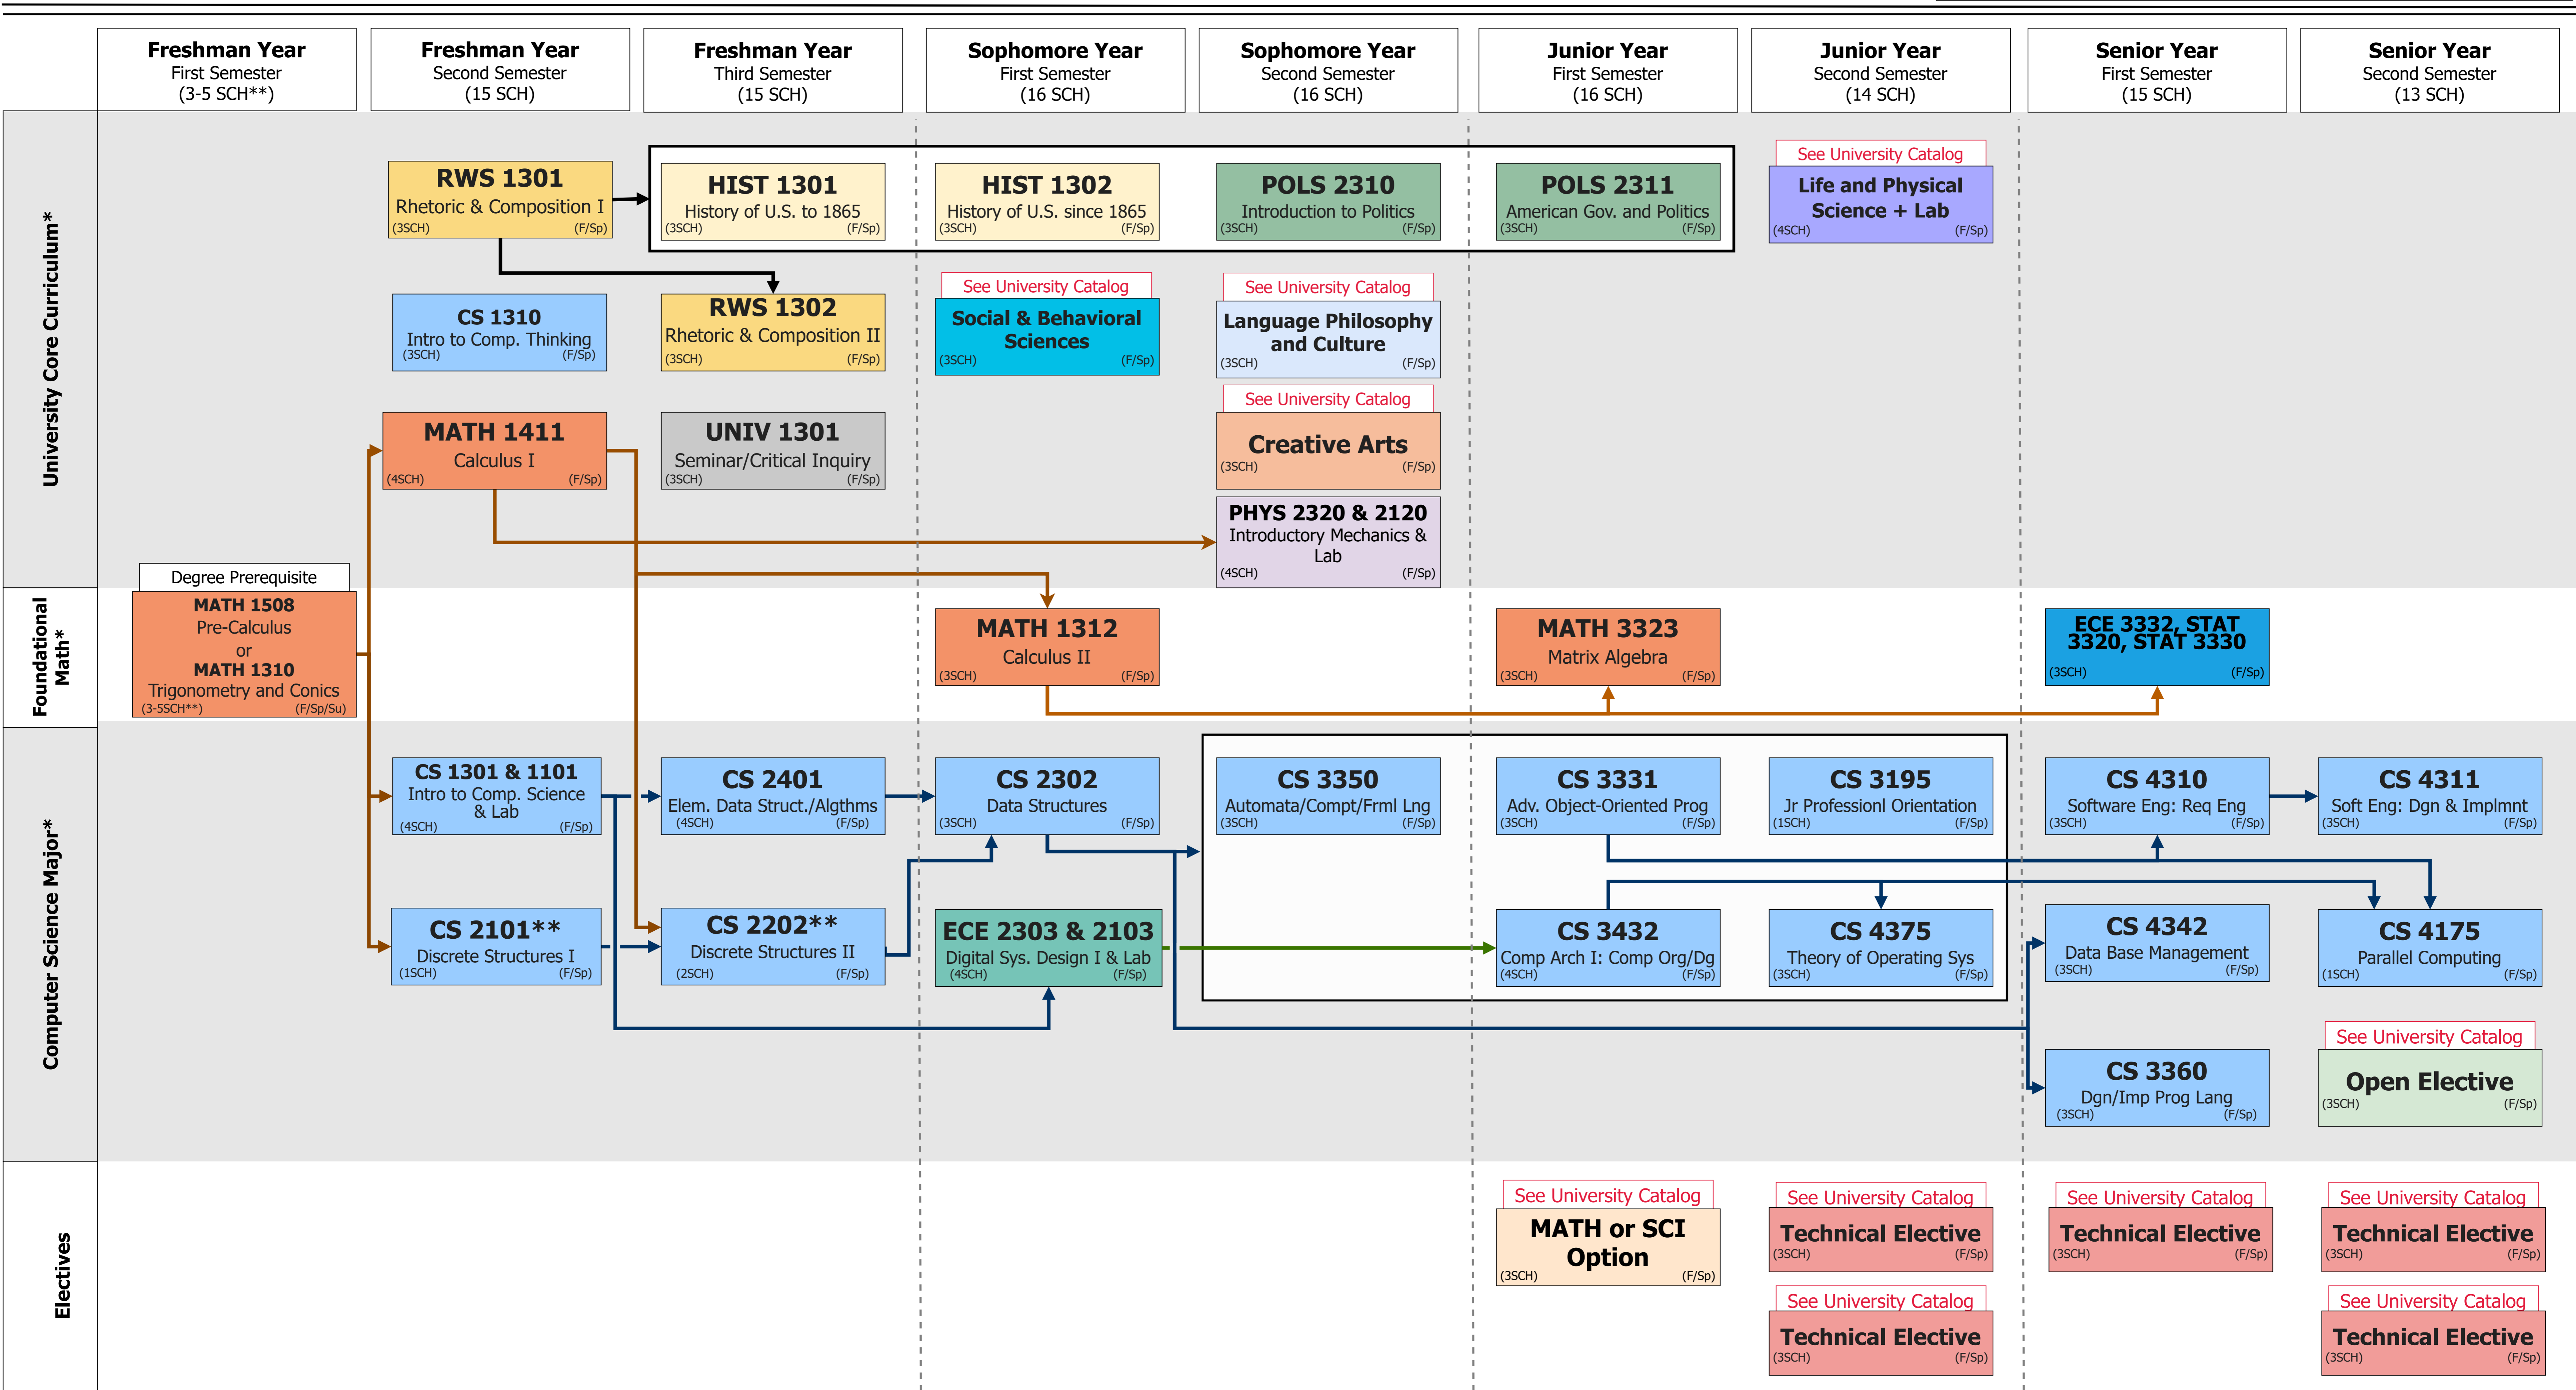

Bachelor of Science in Computer Science (General Concentration Starting with Precalculus)

Catalog Year 2023-2024

Required Semester Credit Hours (SCH): 120

Sample Degree Plan

Refer to the University Catalog for all degree all requirements at catalog.utep.edu.
 Many core curriculum courses are also offered in the summer (Su) semester. Students are encouraged to register early and check Goldmine for course availability.
 The flowchart below may not reflect all student schedules; courses can be shifted to different semesters where applicable.

*C or better required.
 ** Not counted in total degree required semester credit hours.
 Arrow indicates a prerequisite.
 Color-coded boxes group the course subject.
 F/Sp/Su indicates the semesters Fall/Spring/Summer.

** Student can take Math 2300 in place of CS 2101&2202

Date Last Updated: May 2023