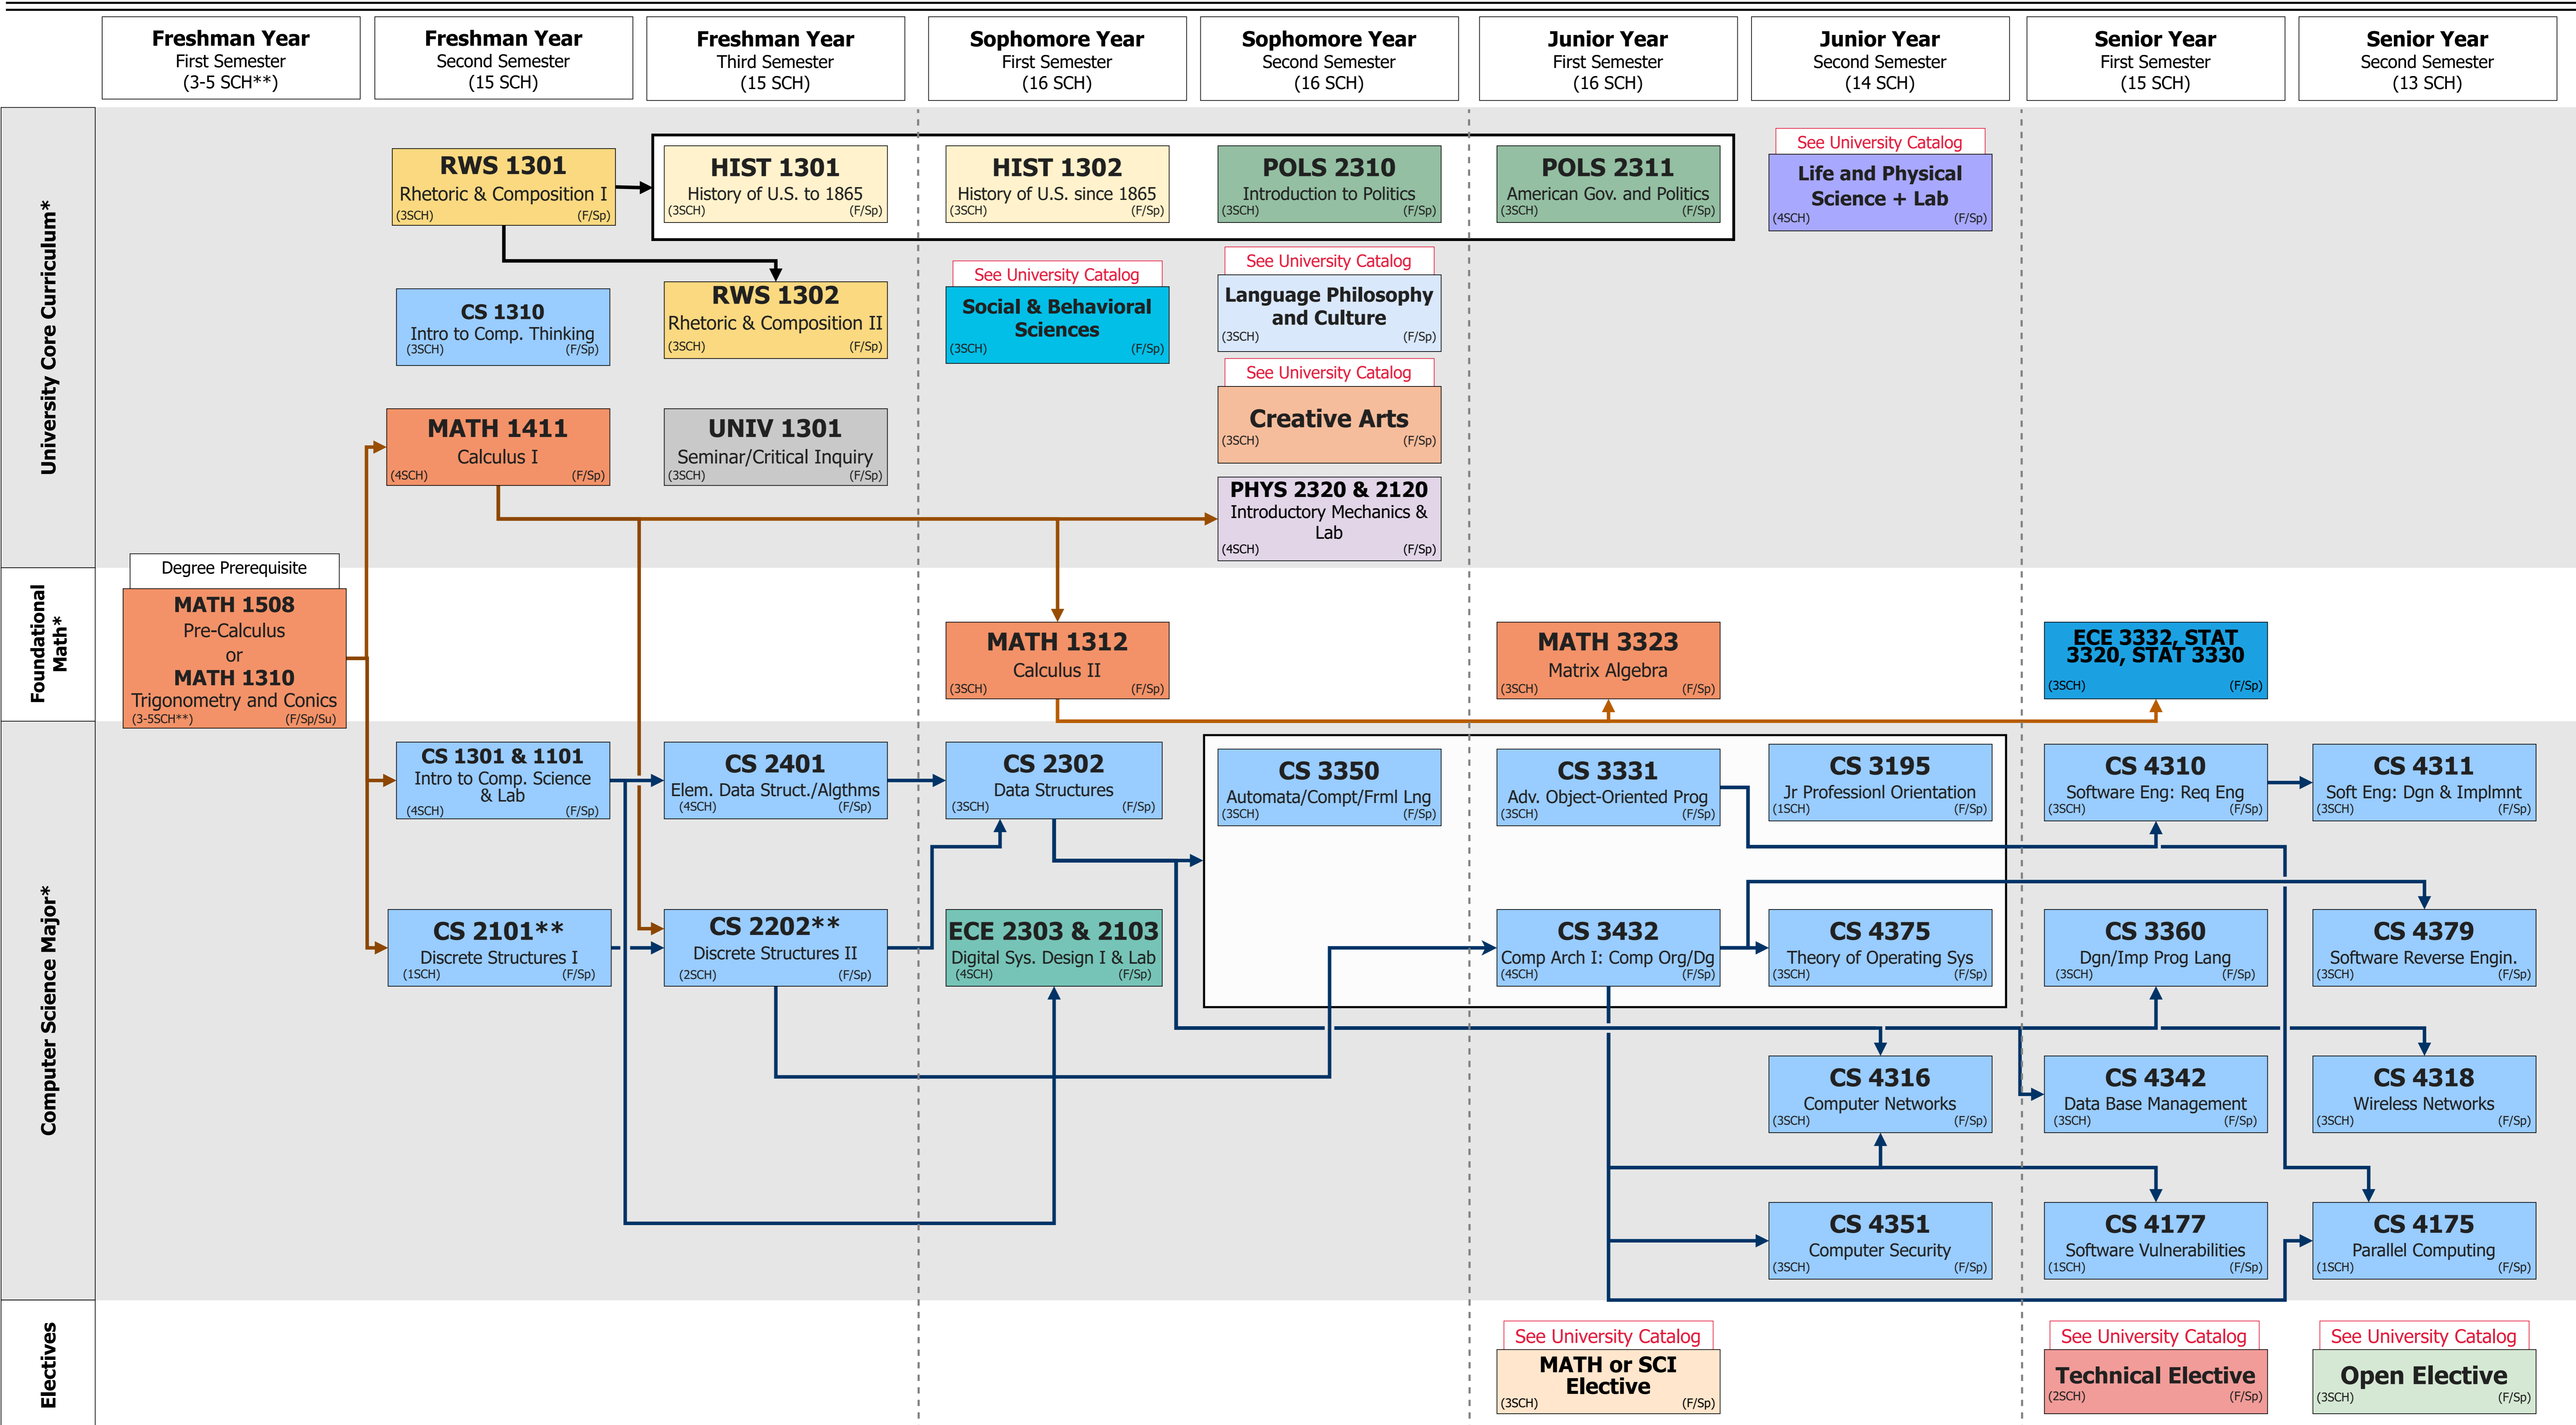

Bachelor of Science in Computer Science (Secure Cyber Systems Concentration Starting with Precalculus)

Required Semester Credit Hours (SCH): 120

Refer to the University Catalog for all degree all requirements at catalog.utep.edu.

Many core curriculum courses are also offered in the summer (Su) semester. Students are encouraged to register early and check Goldmine for course availability. The flowchart below may not reflect all student schedules; courses can be shifted to different semesters where applicable.

*C or better required.
** Not counted in total degree required semester credit hours.
Arrow indicates a prerequisite.
Color-coded boxes group the course subject.
F/Sp/Su indicates the semesters Fall/Spring/Summer.

** Student can take Math 2300 in place of CS 2101&2202