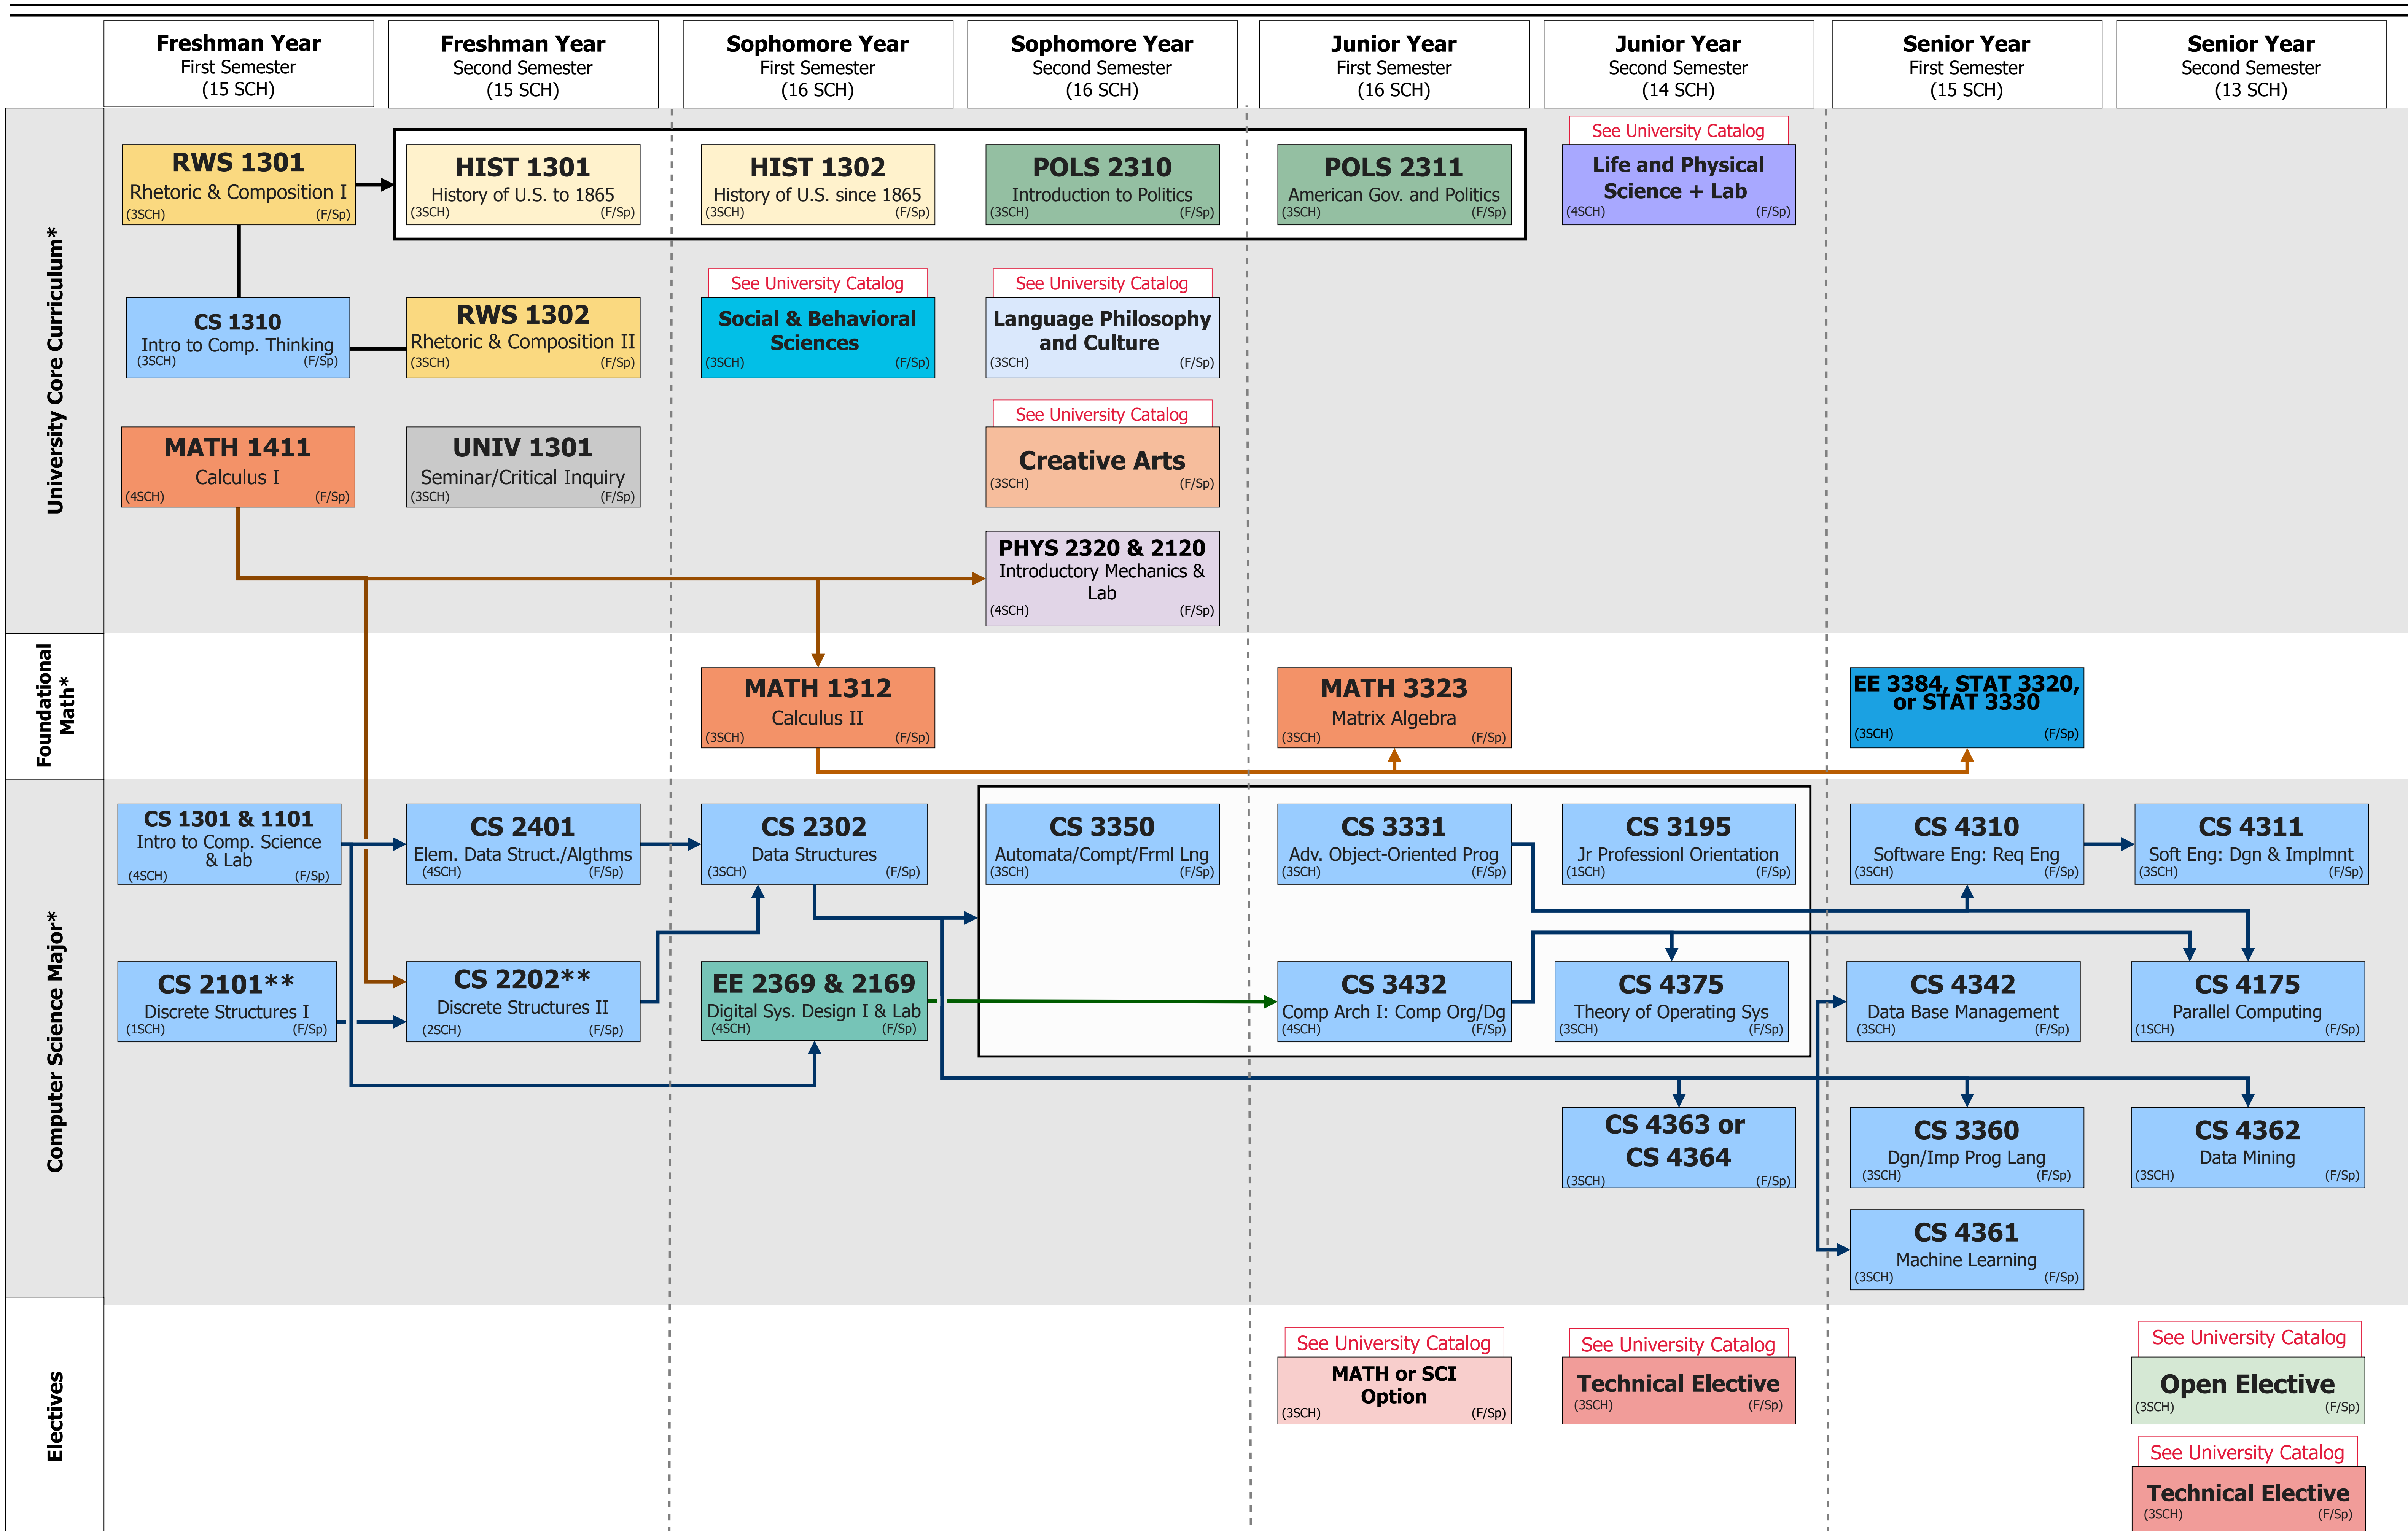

Bachelor of Science in Computer Science: Data Analytics Concentration (Starting with Calculus)

Catalog Year 2022-2023
Sample Degree Plan

Required Semester Credit Hours (SCH): 120

Refer to the University Catalog for all degree all requirements at catalog.utep.edu.

Many core curriculum courses are also offered in the summer (Su) semester. Students are encouraged to register early and check Goldmine for course availability. The flowchart below may not reflect all student schedules; courses can be shifted to different semesters where applicable.

*C or better required.
Arrow indicates a prerequisite.
Color-coded boxes group the course subject.
F/Sp/Su indicates the semesters Fall/Spring/Summer.

** Student can take Math 2300 in place of CS 2101&2202

Date Last Updated: January 2022