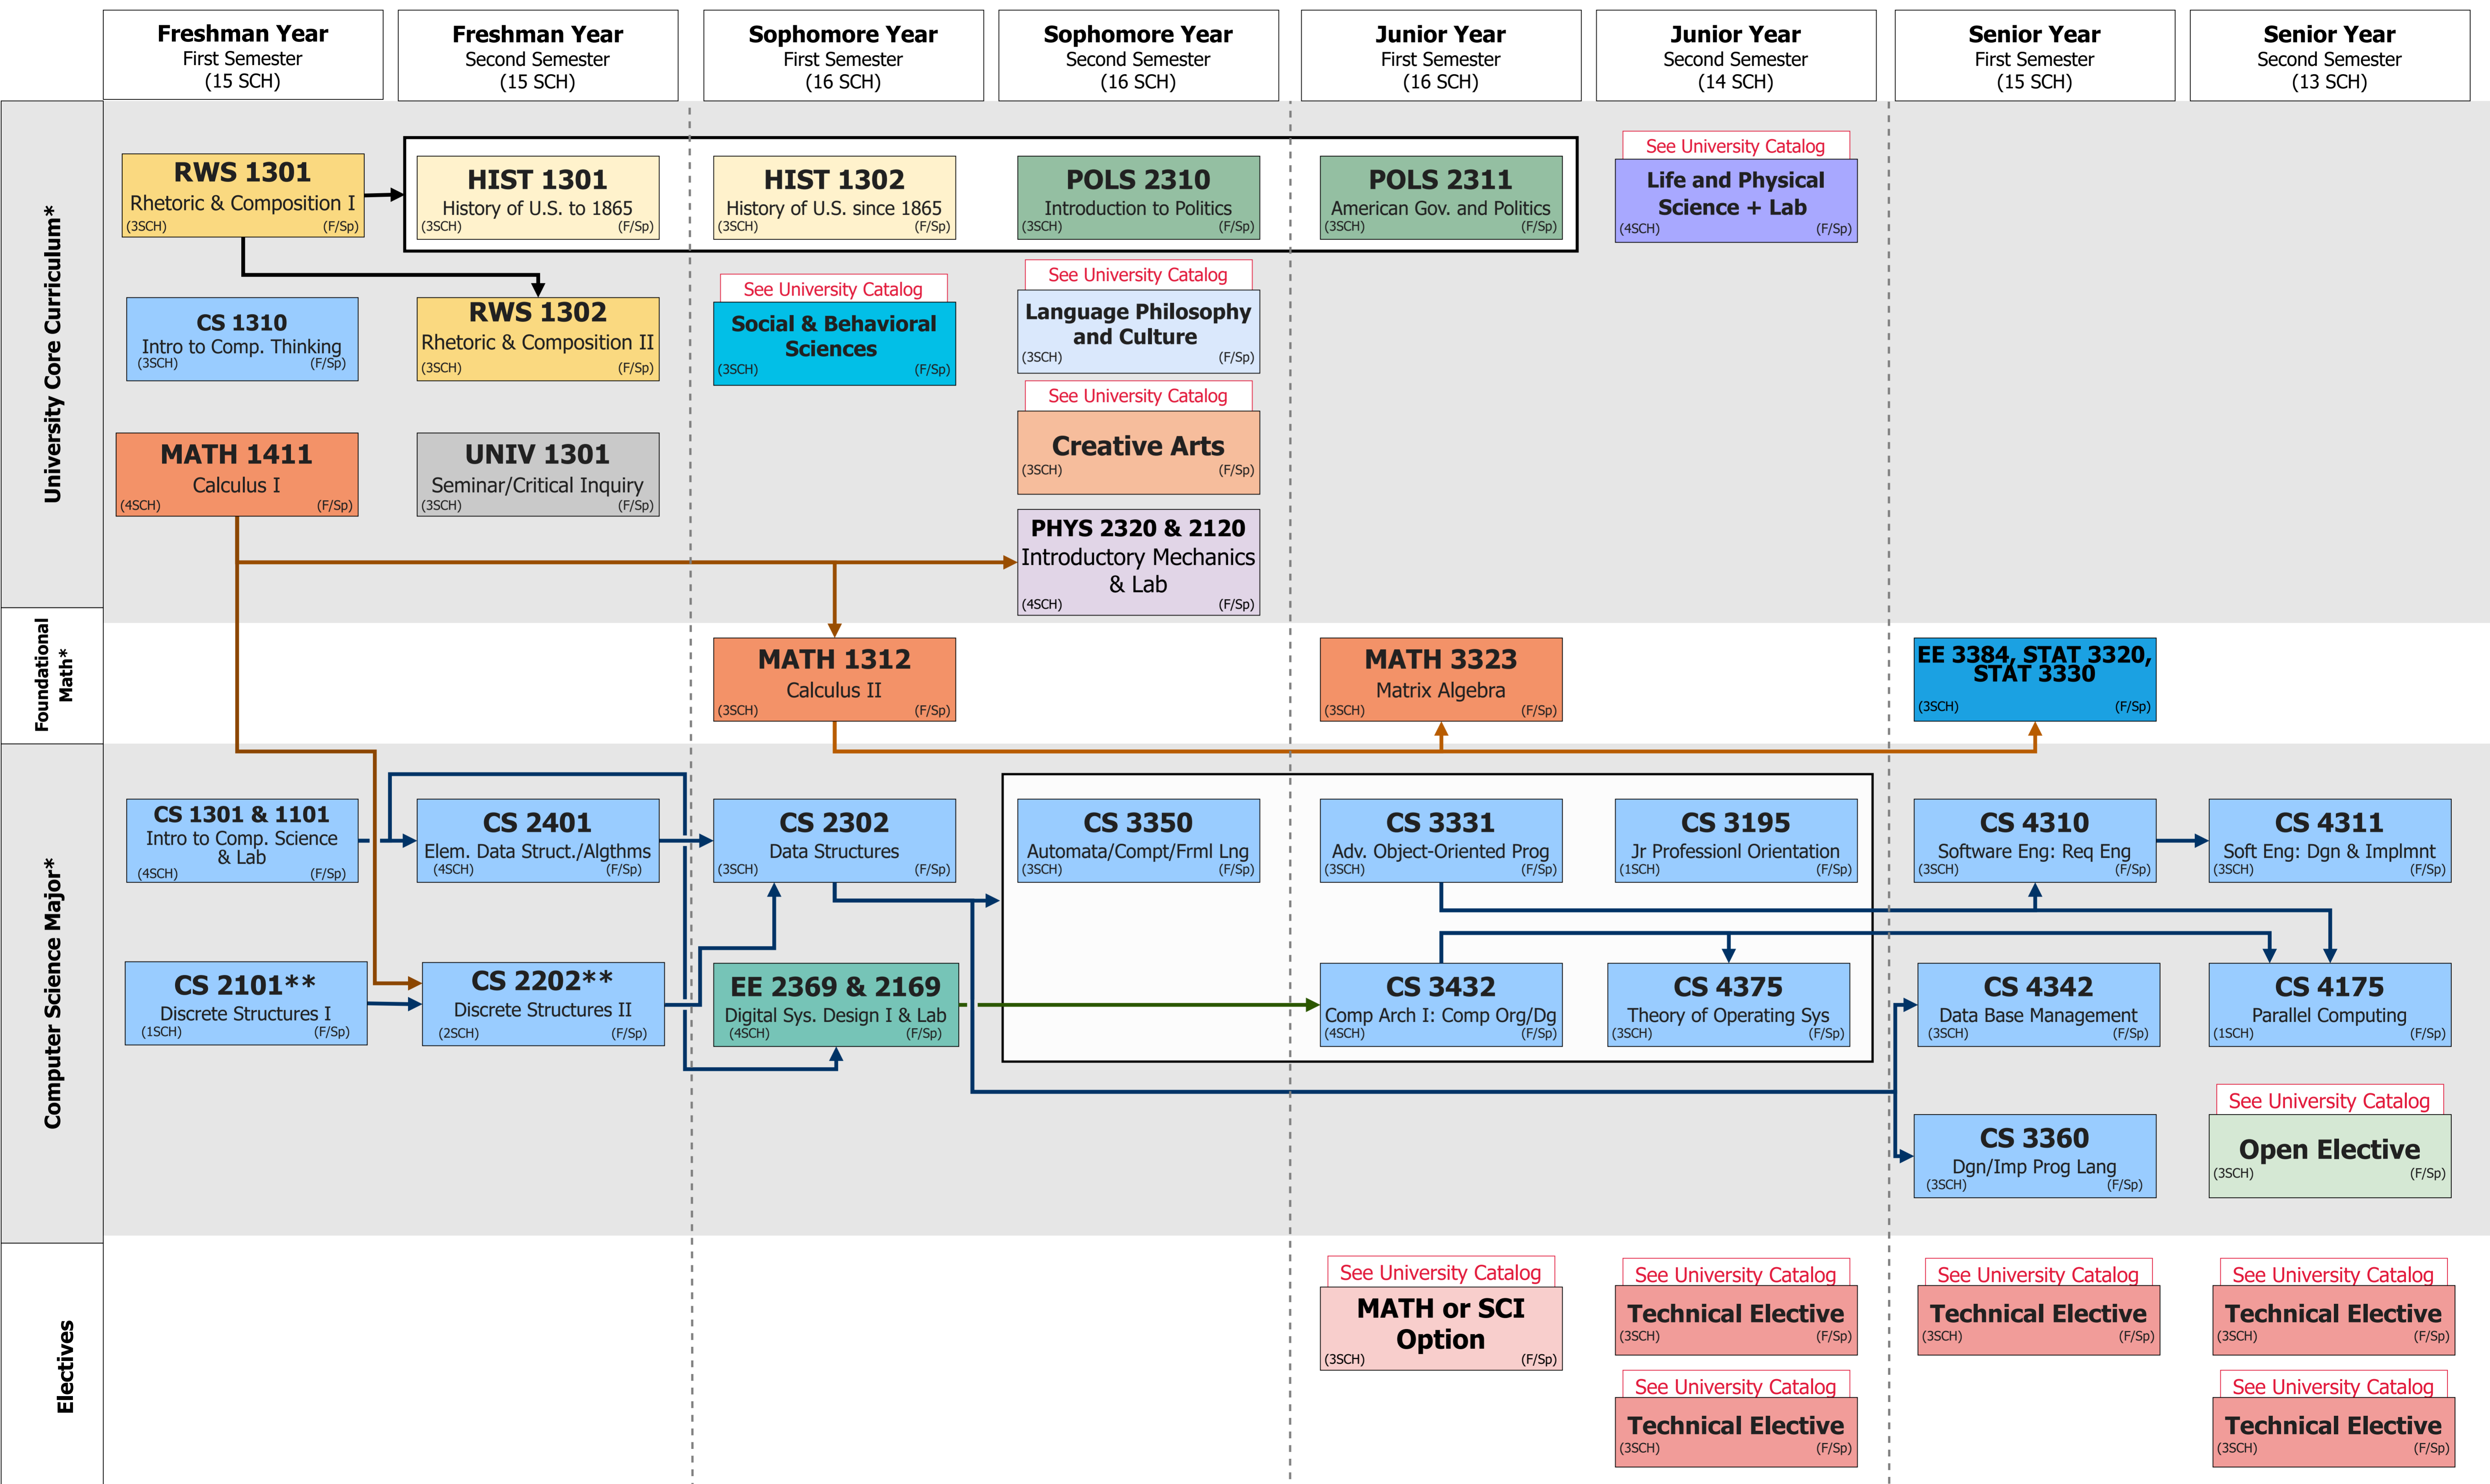

Bachelor of Science in Computer Science (General Concentration Starting with Calculus)

Catalog Year 2022-2023

Sample Degree Plan

Required Semester Credit Hours (SCH): 120

Refer to the University Catalog for all degree all requirements at catalog.utep.edu.

Many core curriculum courses are also offered in the summer (Su) semester. Students are encouraged to register early and check Goldmine for course availability.

The flowchart below may not reflect all student schedules; courses can be shifted to different semesters where applicable.

*C or better required.

Arrow indicates a prerequisite.

Color-coded boxes group the course subject.

F/Sp/Su indicates the semesters Fall/Spring/Summer.

** Student can take Math 2300 in place of CS 2101&2202

Date Last Updated: January 2022