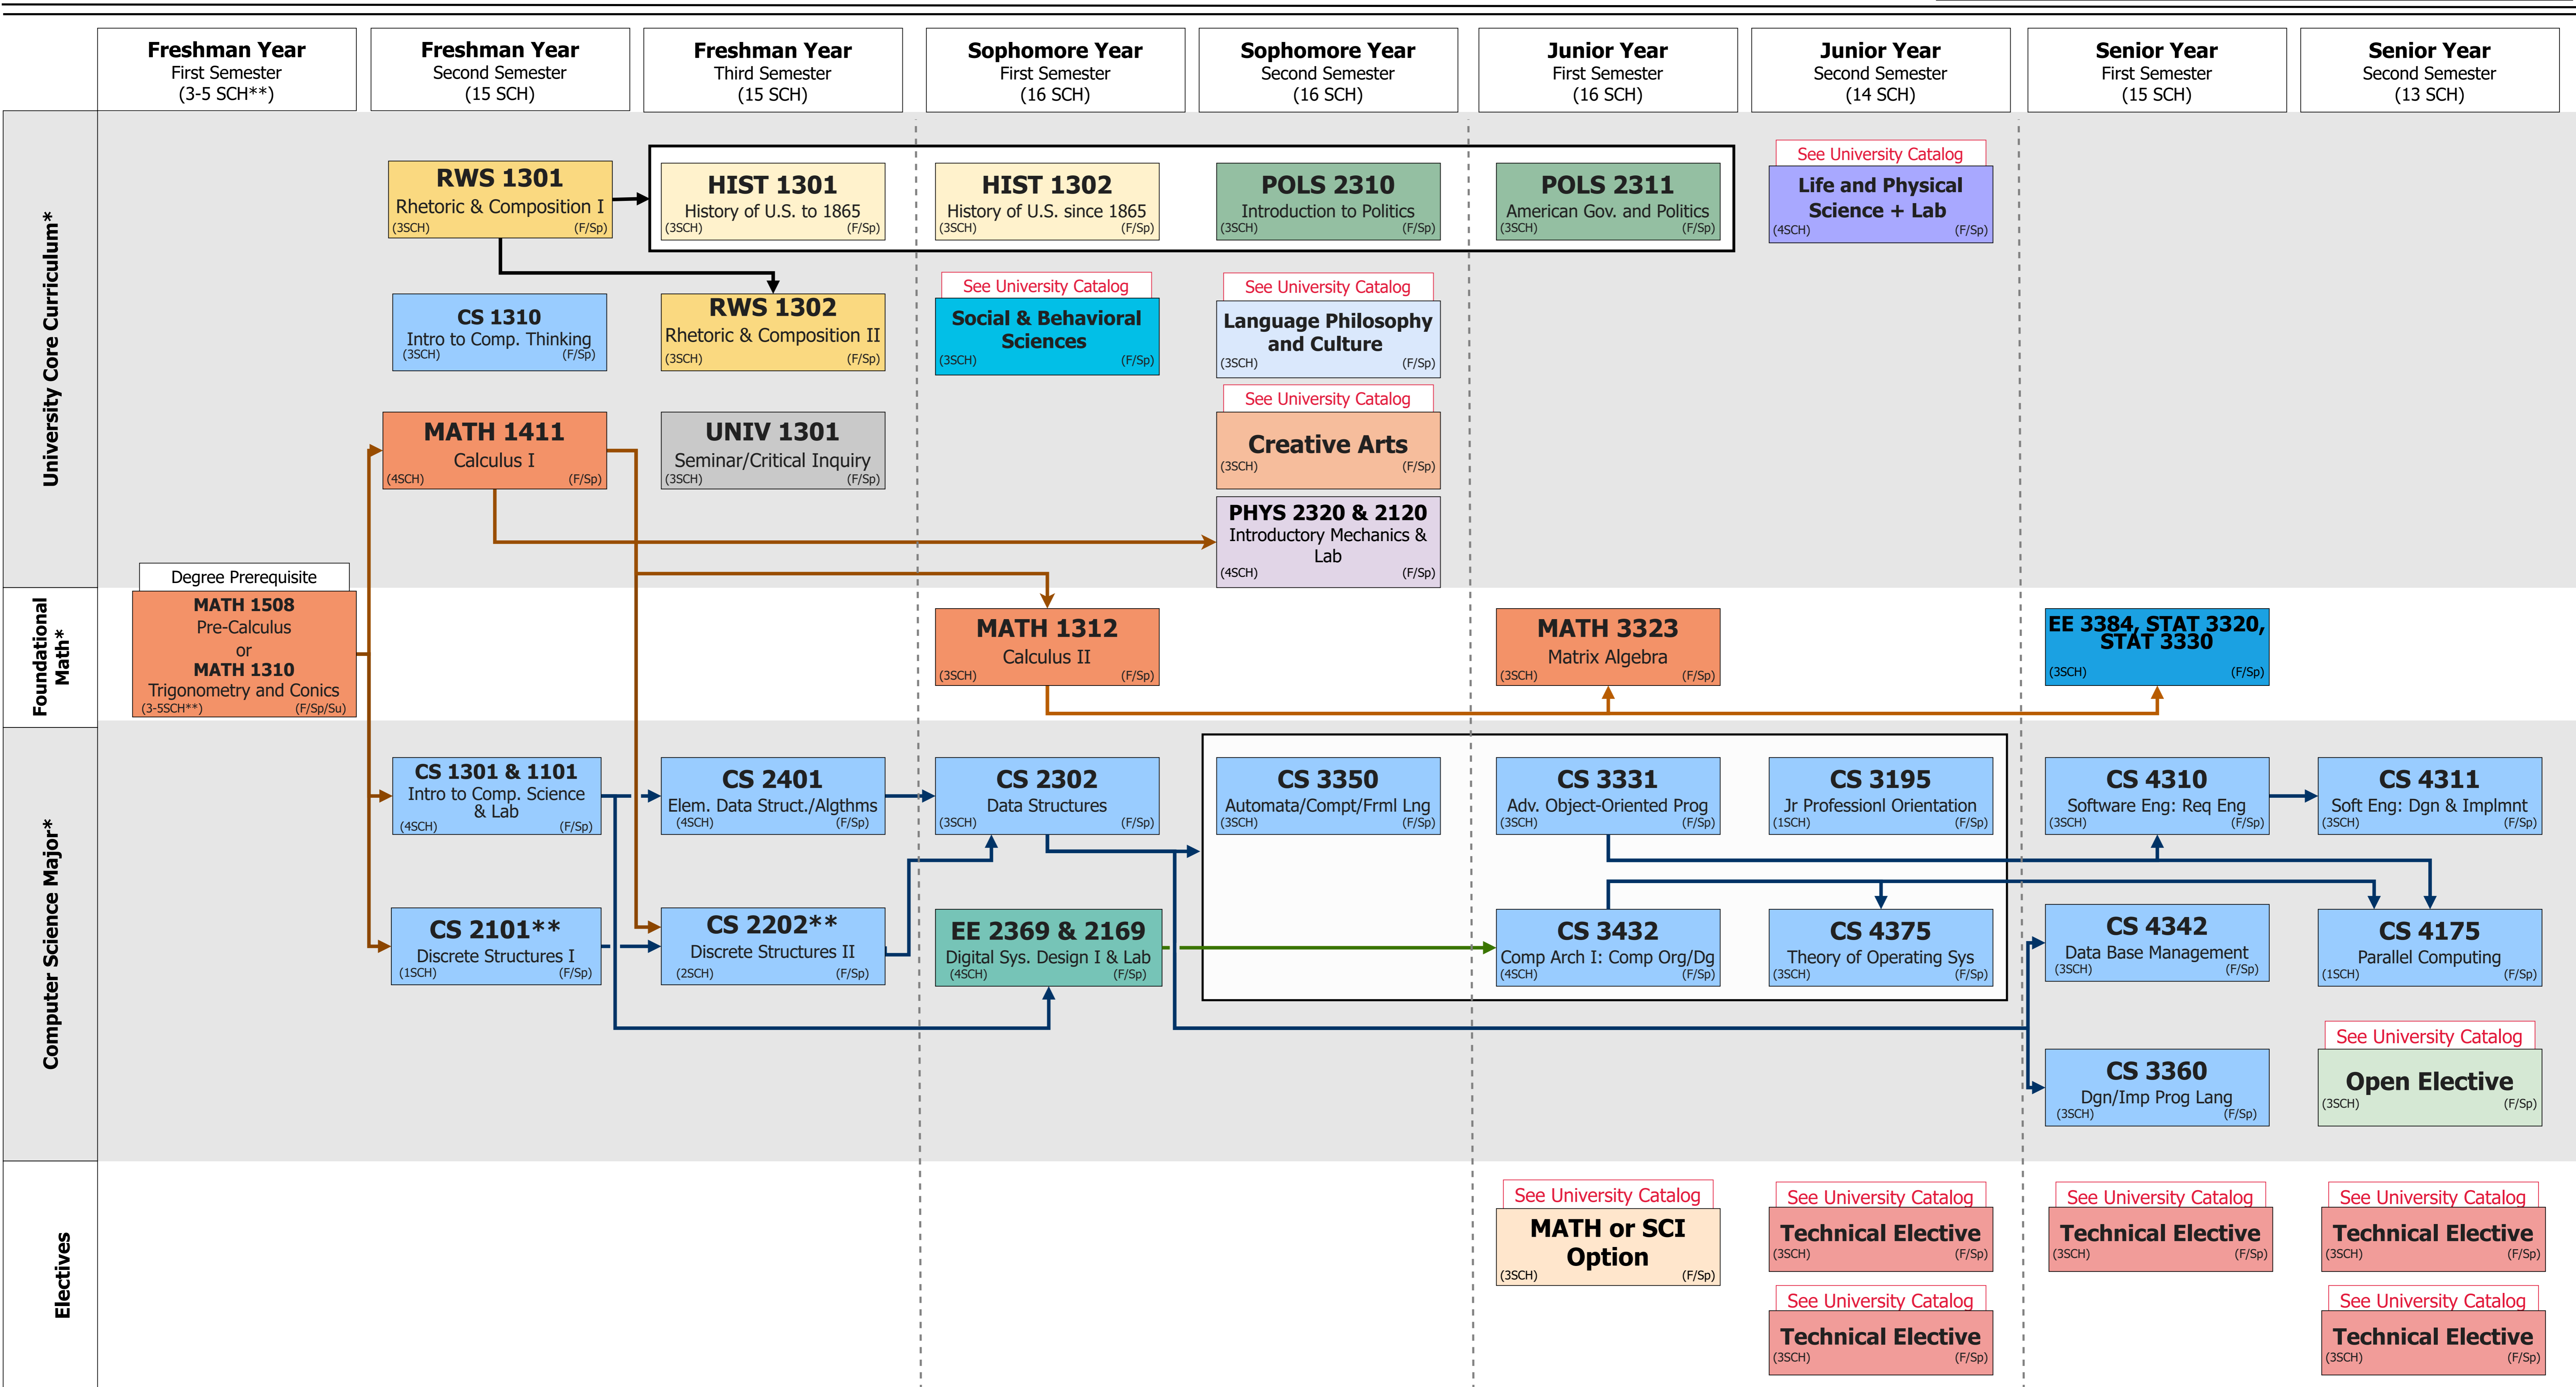

Bachelor of Science in Computer Science (General Concentration Starting with Precalculus)

Catalog Year 2022-2023

Required Semester Credit Hours (SCH): 120

Sample Degree Plan

Refer to the University Catalog for all degree all requirements at catalog.utep.edu. Many core curriculum courses are also offered in the summer (Su) semester. Students are encouraged to register early and check Goldmine for course availability. The flowchart below may not reflect all student schedules; courses can be shifted to different semesters where applicable.

*C or better required.
 ** Not counted in total degree required semester credit hours.
 Arrow indicates a prerequisite.
 Color-coded boxes group the course subject.
 F/Sp/Su indicates the semesters Fall/Spring/Summer.

** Student can take Math 2300 in place of CS 2101&2202

Date Last Updated: January 2022