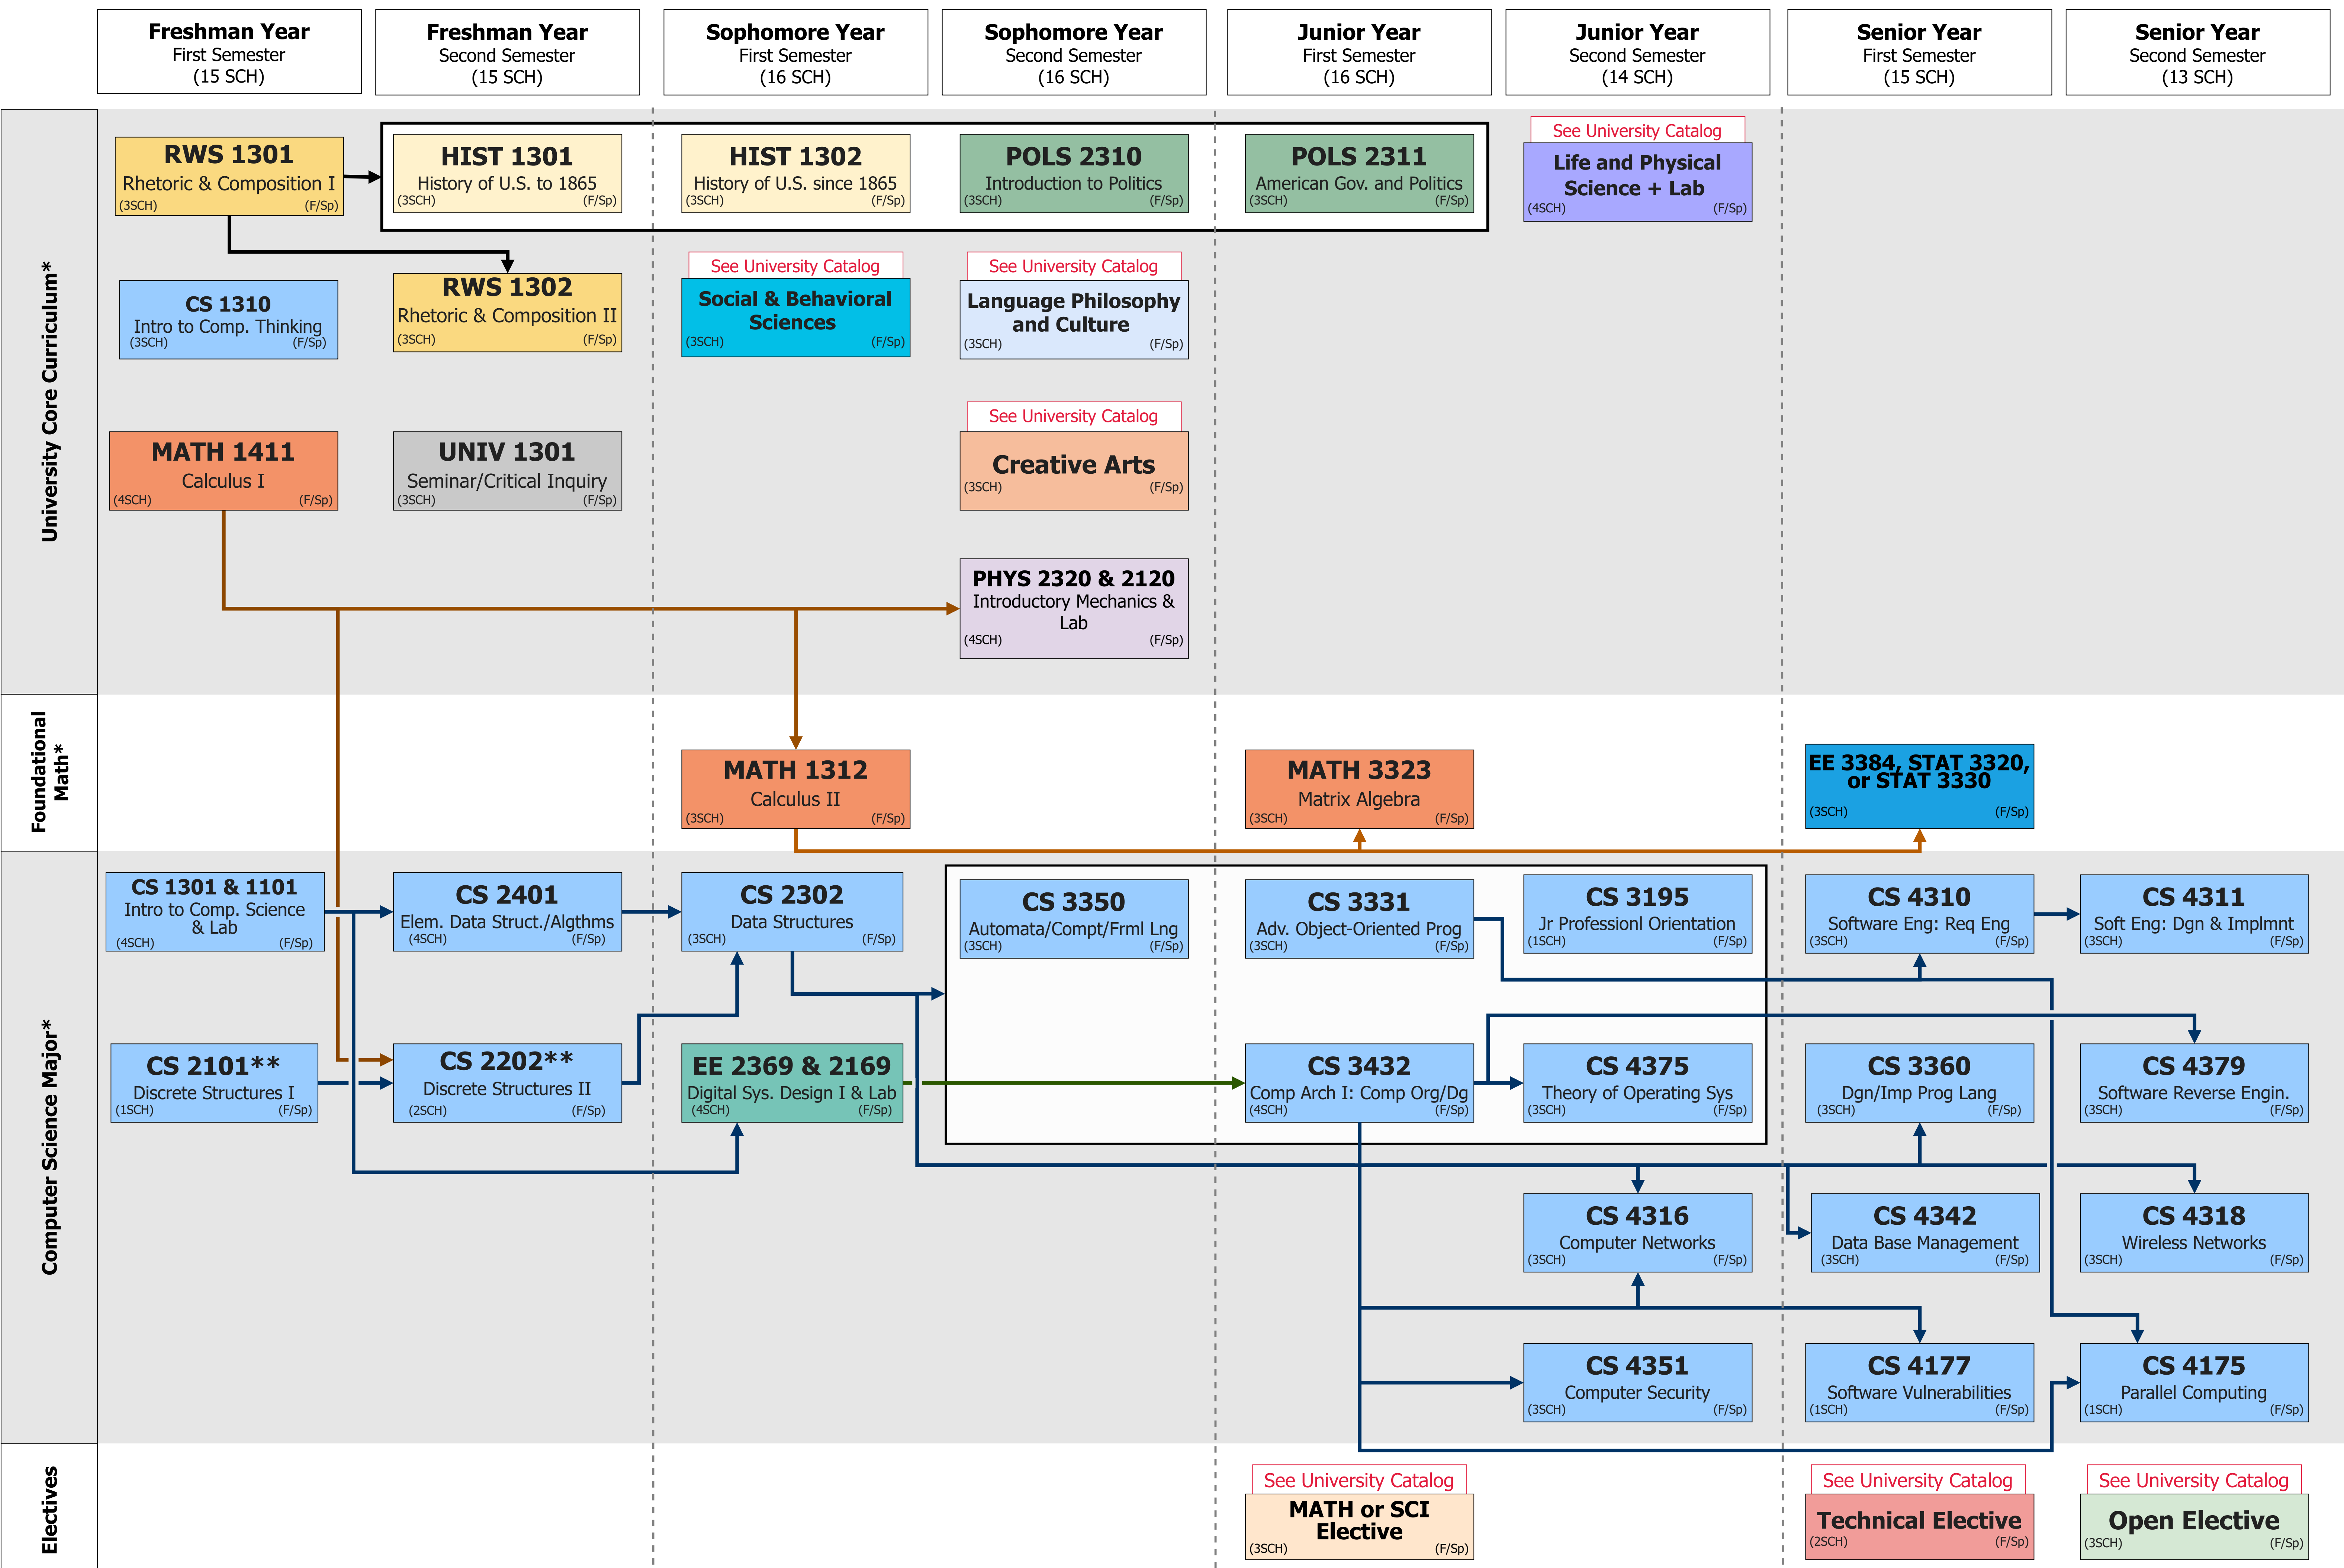

# Bachelor of Science in Computer Science (Secure Cyber Systems Concentration Starting with Calculus)

Catalog Year 2022-2023  
Sample Degree Plan

Required Semester Credit Hours (SCH): 120

Refer to the University Catalog for all degree all requirements at [catalog.utep.edu](http://catalog.utep.edu).

Many core curriculum courses are also offered in the summer (Su) semester. Students are encouraged to register early and check Goldmine for course availability.

The flowchart below may not reflect all student schedules; courses can be shifted to different semesters where applicable.

\*C or better required.  
Arrow indicates a prerequisite.  
Color-coded boxes group the course subject.  
F/Sp/Su indicates the semesters Fall/Spring/Summer.

\*\* Student can take Math 2300 in place of CS 2101&2202

Date Last Updated: January 2022