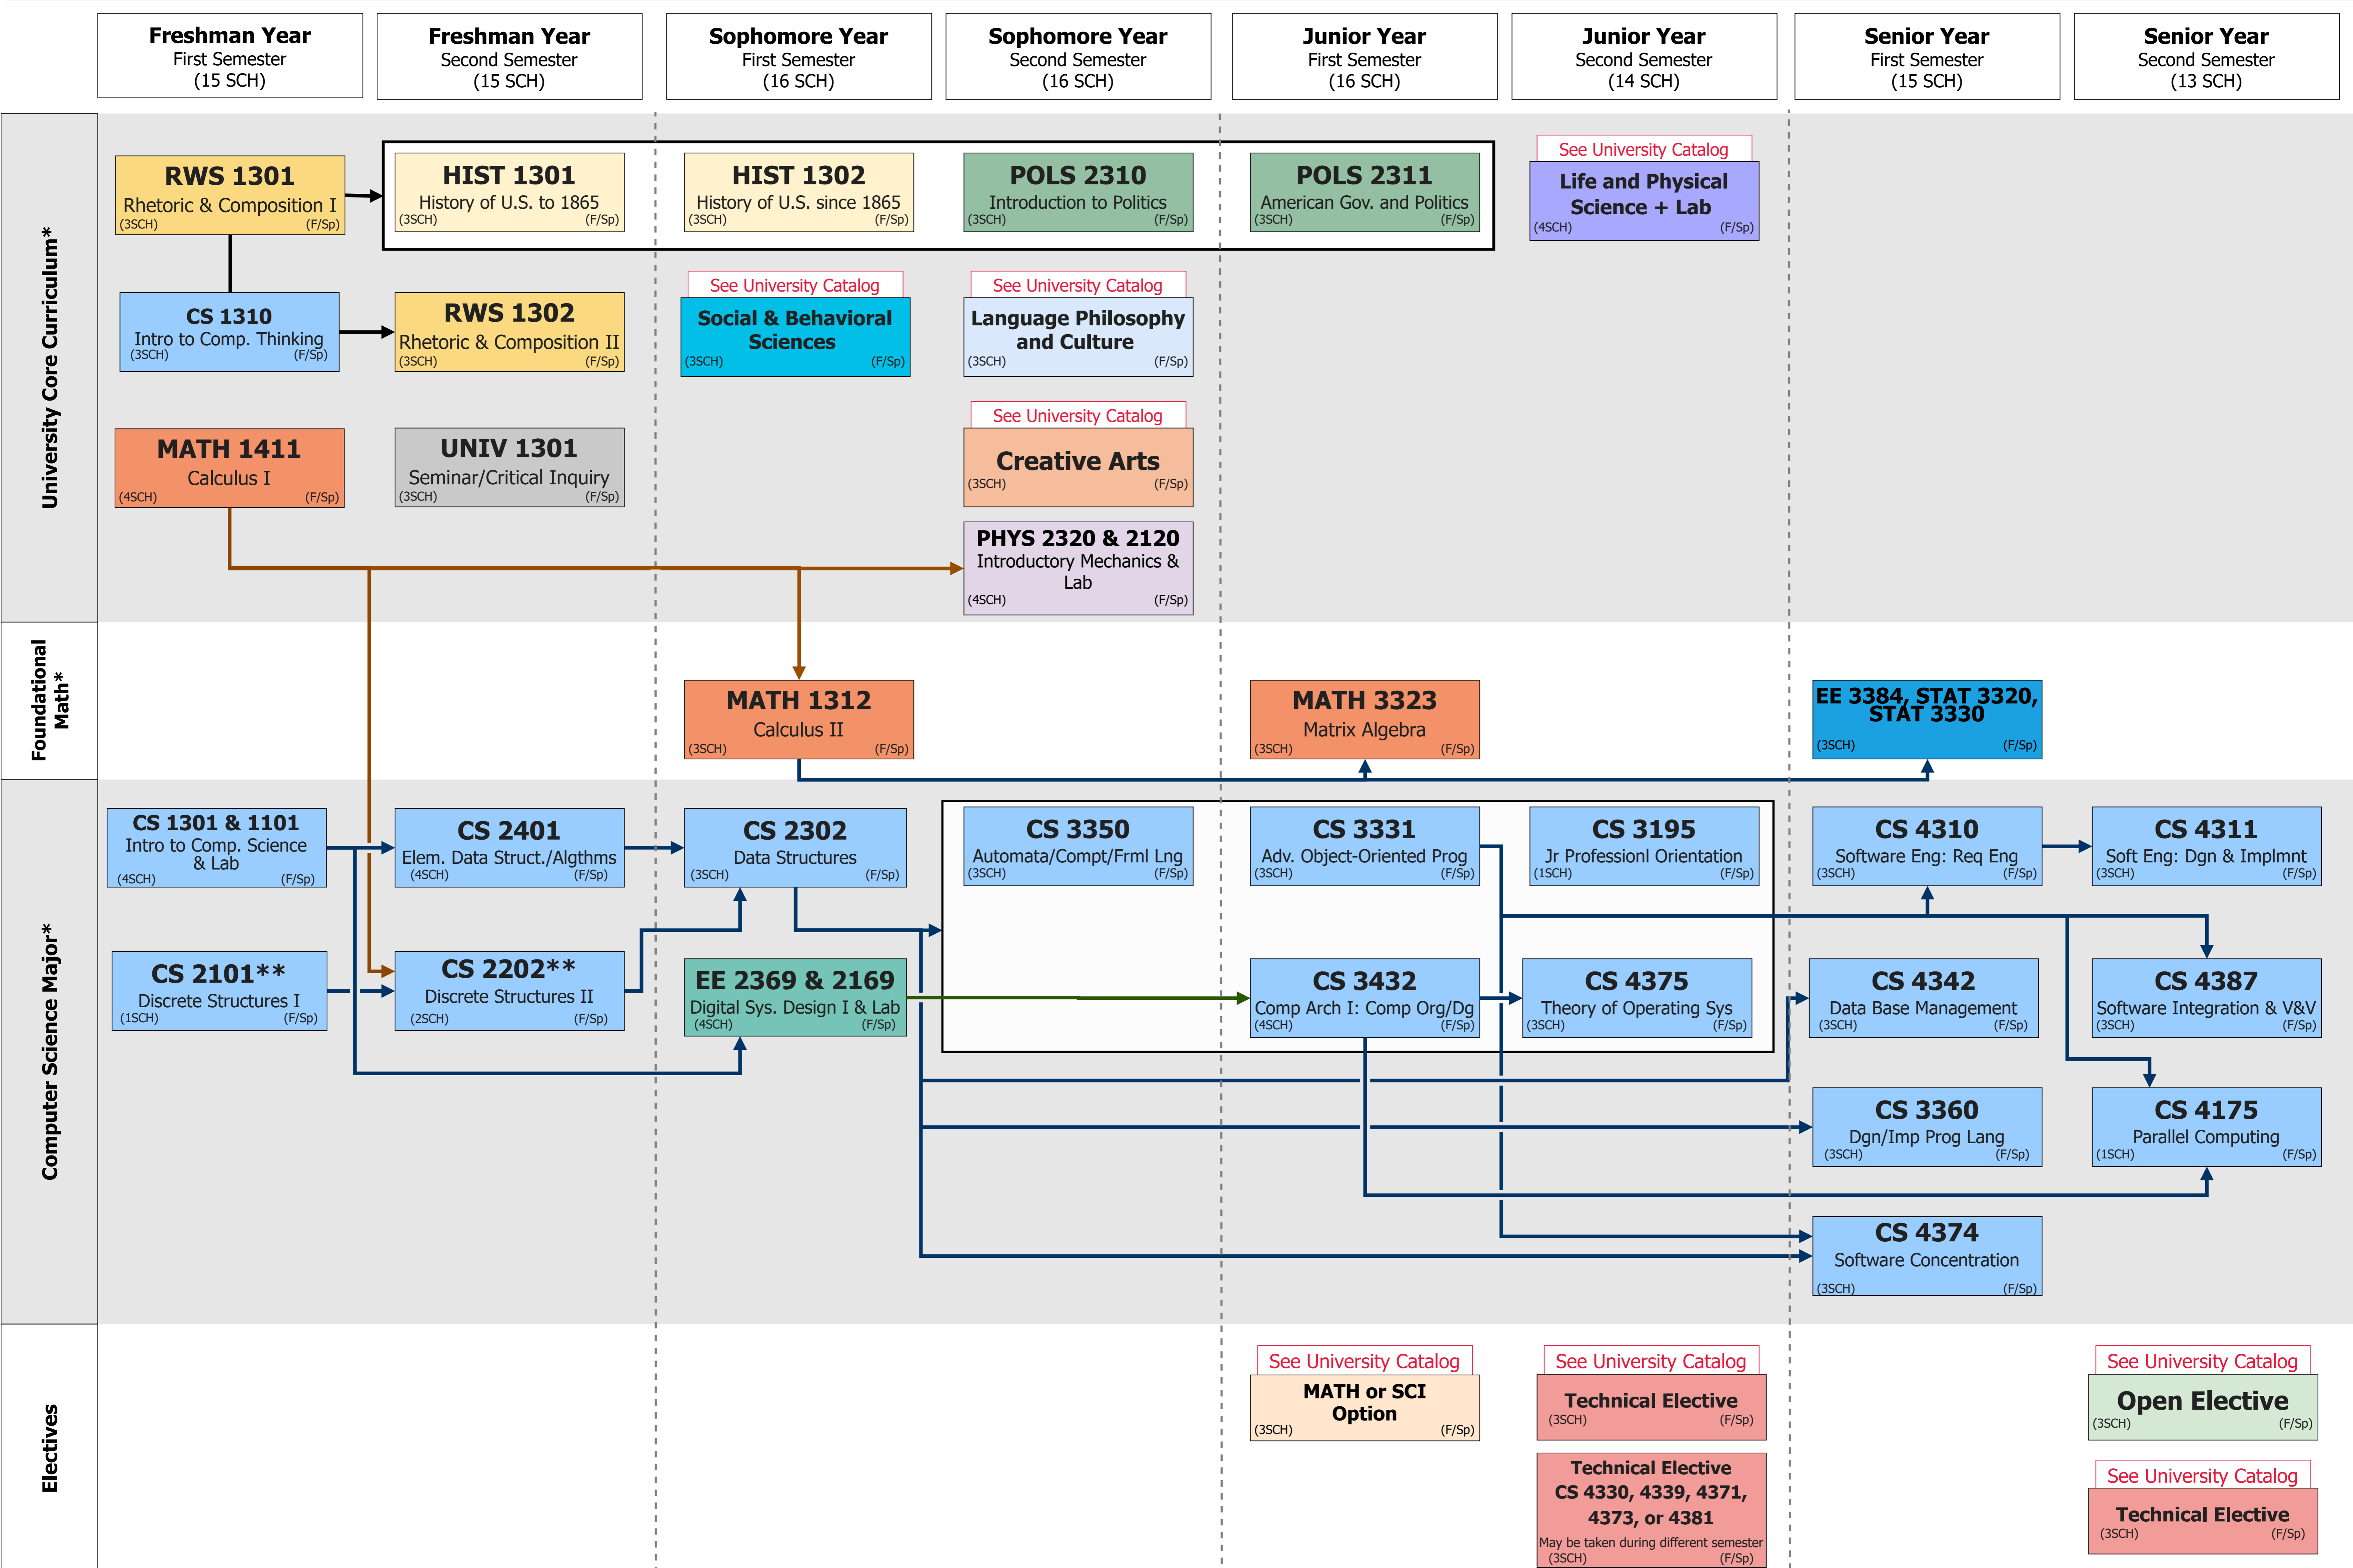

Bachelor of Science in Computer Science (Software Engineering Concentration Starting with Calculus)

Catalog Year 2022-2023
Sample Degree Plan

Required Semester Credit Hours (SCH): 120

Refer to the University Catalog for all degree all requirements at catalog.utep.edu.

Many core curriculum courses are also offered in the summer (Su) semester. Students are encouraged to register early and check Goldmine for course availability.

The flowchart below may not reflect all student schedules; courses can be shifted to different semesters where applicable.

*C or better required.

Arrow indicates a prerequisite.

Color-coded boxes group the course subject.

F/Sp/Su indicates the semesters Fall/Spring/Summer.

** Student can take Math 2300 in place of CS 2101&2202

Date Last Updated: January 2022