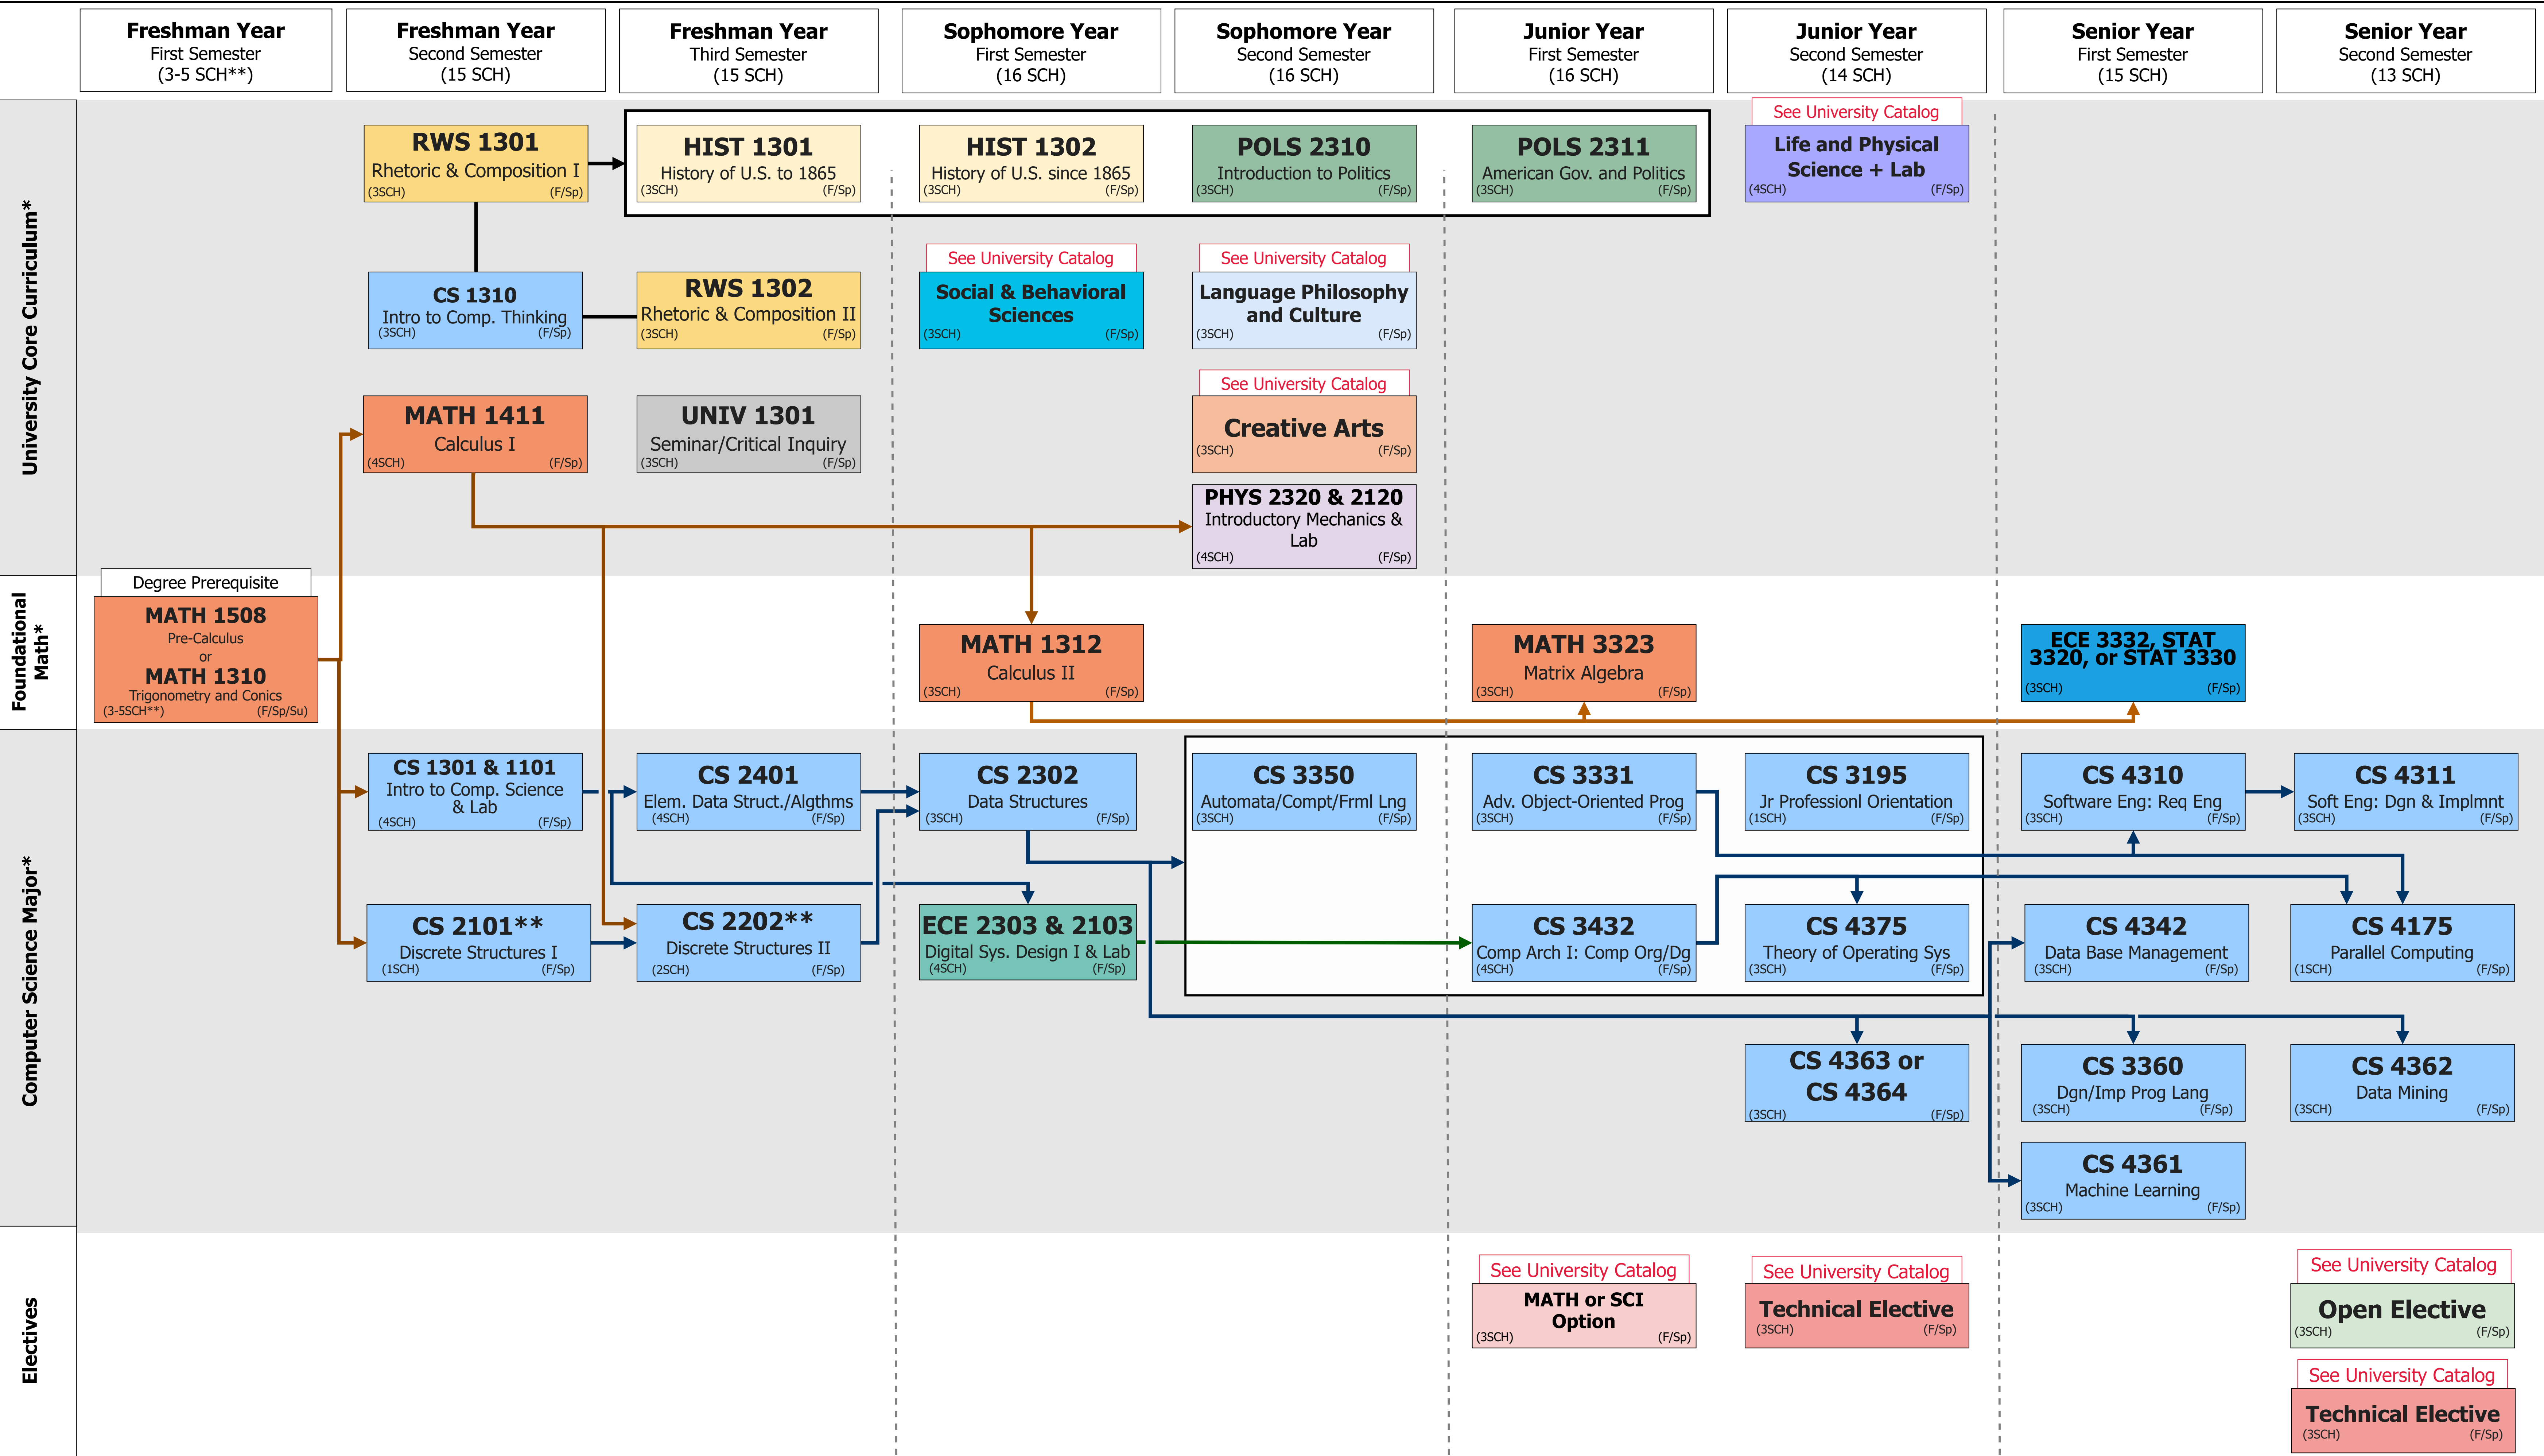

# Bachelor of Science in Computer Science: Data Analytics Concentration (Starting with Precalculus)

Required Semester Credit Hours (SCH): 120

Refer to the University Catalog for all degree all requirements at [catalog.utep.edu](http://catalog.utep.edu). Many core curriculum courses are also offered in the summer (Su) semester. Students are encouraged to register early and check Goldmine for course availability. The flowchart below may not reflect all student schedules; courses can be shifted to different semesters where applicable.

\*C or better required.  
\*\* Not counted in total degree required semester credit hours.  
Arrow indicates a prerequisite.  
Color-coded boxes group the course subject.  
F/Sp/Su indicates the semesters Fall/Spring/Summer.

\*\* Student can take Math 2300 in place of CS 2101&2202