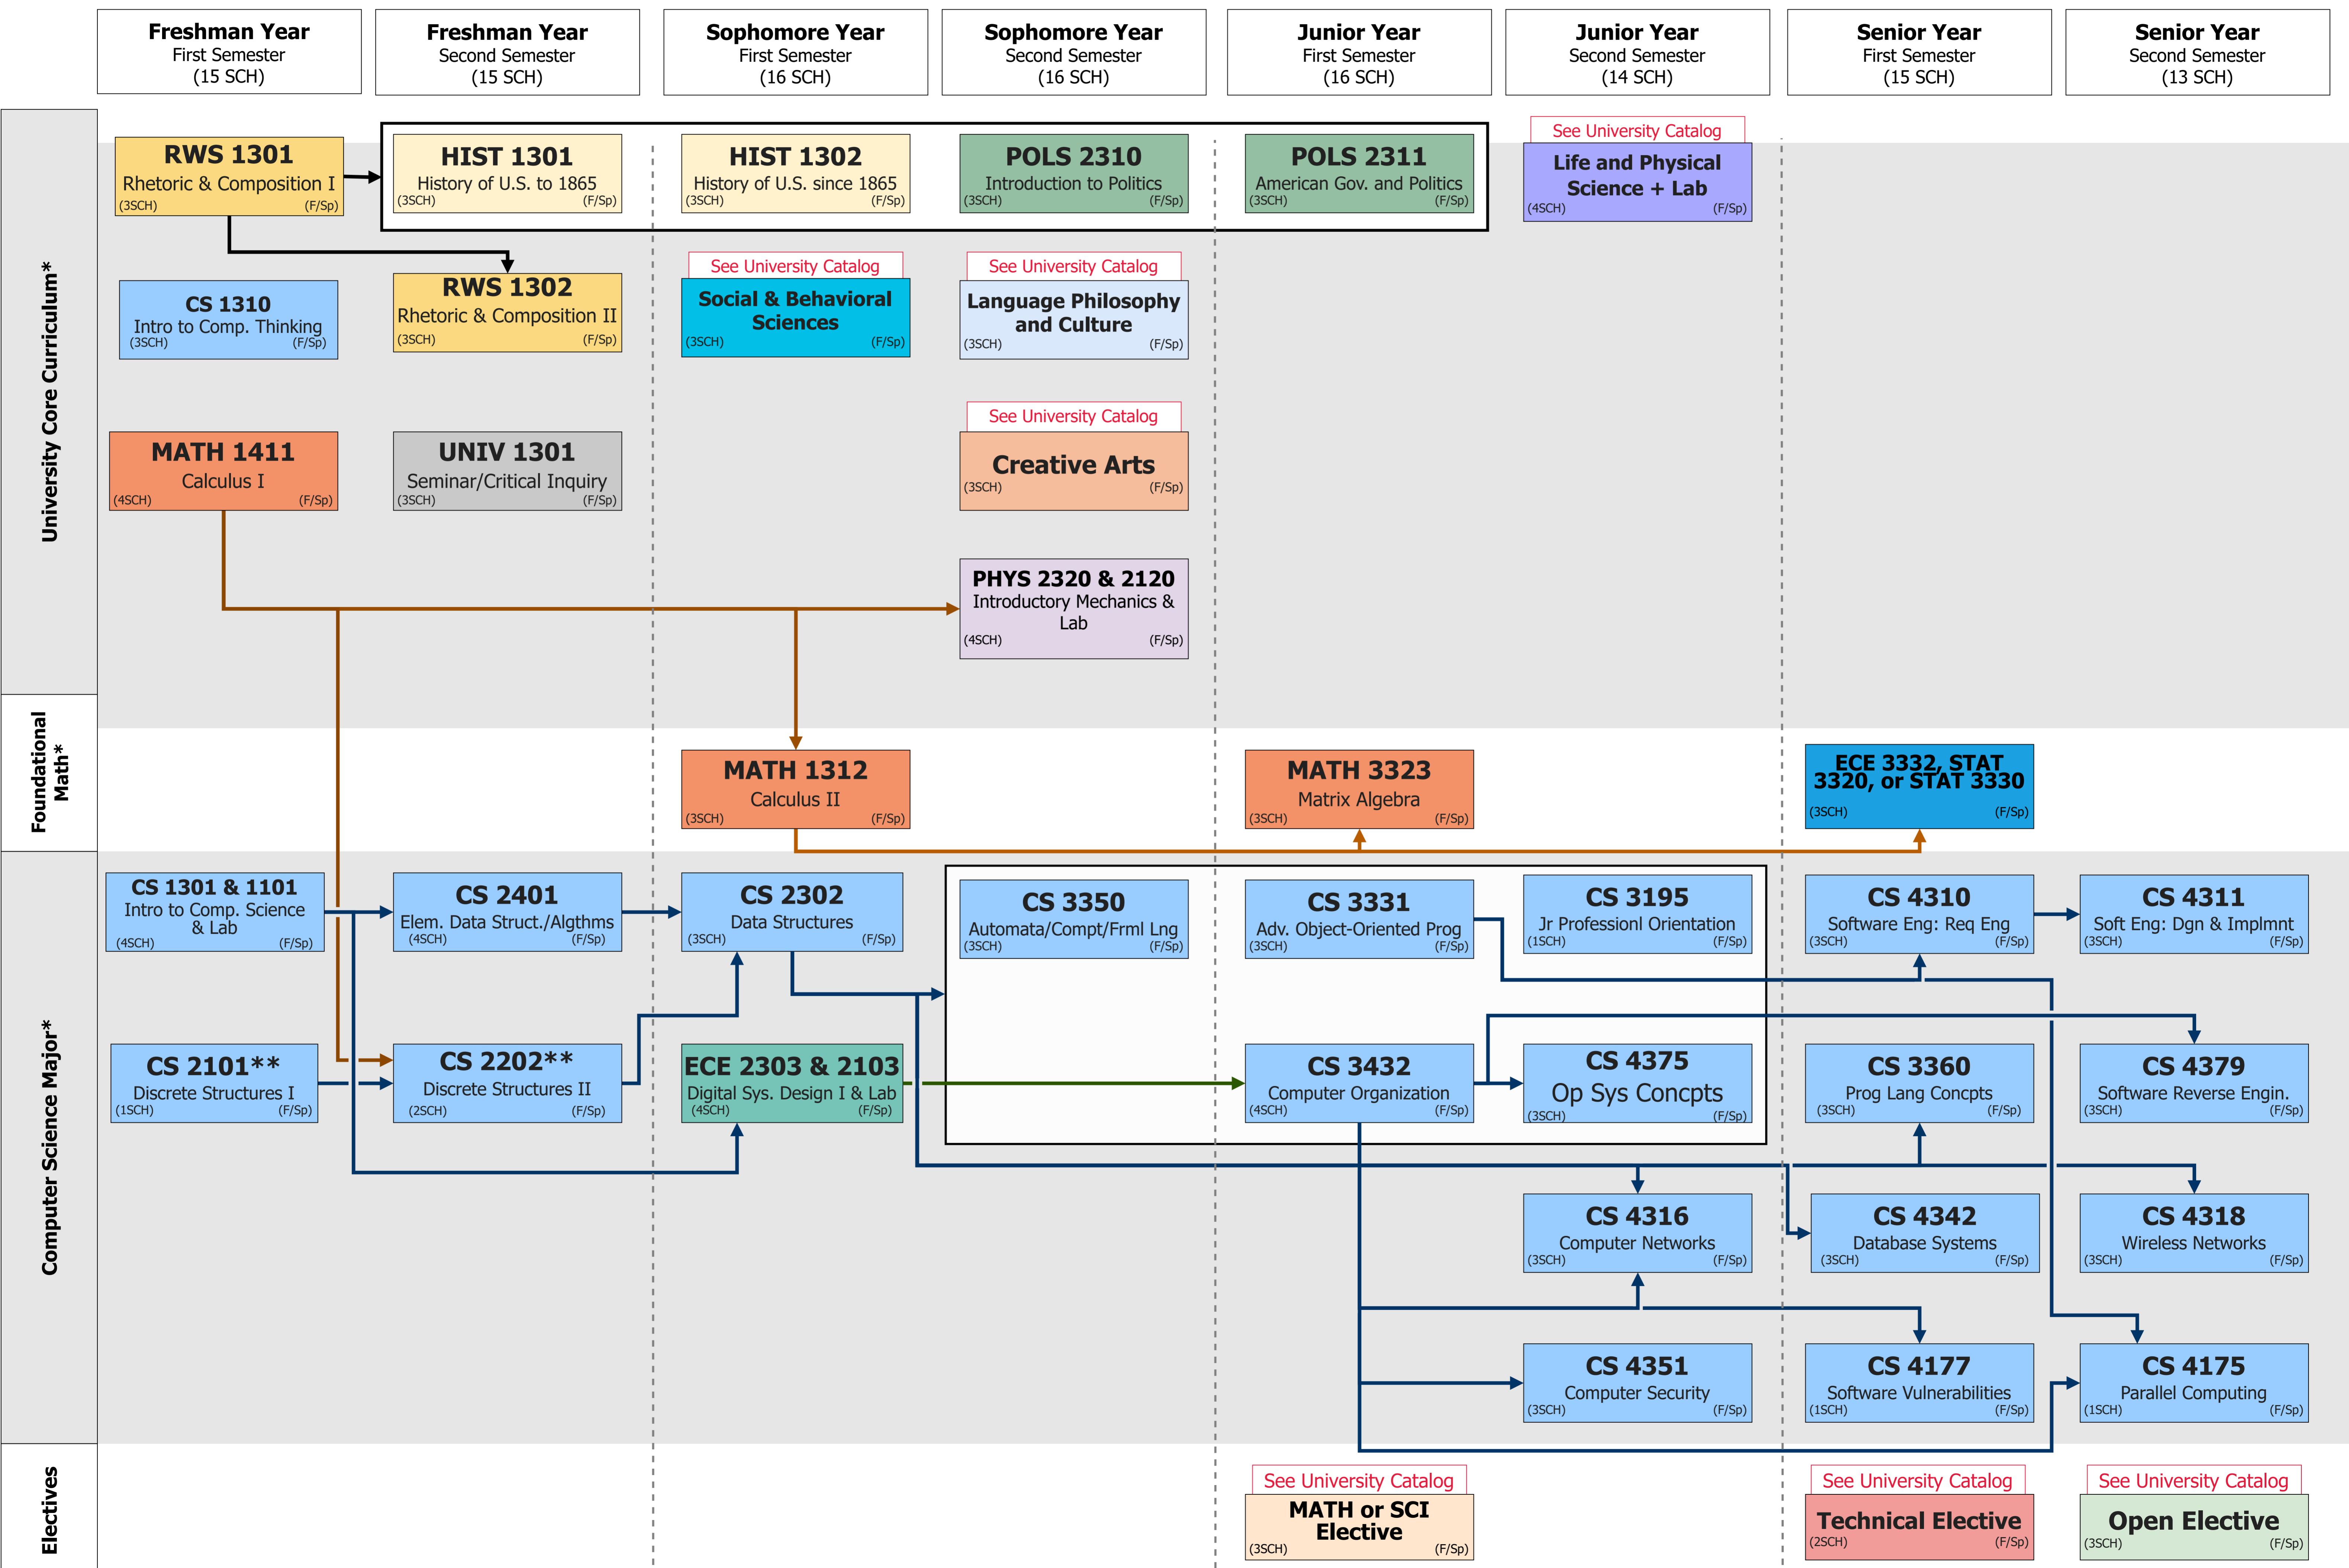

# Bachelor of Science in Computer Science (Secure Cyber Systems Concentration Starting with Calculus)

Catalog Year 2023-2024  
Sample Degree Plan

Required Semester Credit Hours (SCH): 120

Refer to the University Catalog for all degree all requirements at [catalog.utep.edu](http://catalog.utep.edu).

Many core curriculum courses are also offered in the summer (Su) semester. Students are encouraged to register early and check Goldmine for course availability.

The flowchart below may not reflect all student schedules; courses can be shifted to different semesters where applicable.

\*C or better required.  
Arrow indicates a prerequisite.  
Color-coded boxes group the course subject.  
F/Sp/Su indicates the semesters Fall/Spring/Summer.

\*\* Student can take Math 2300 in place of CS 2101&2202