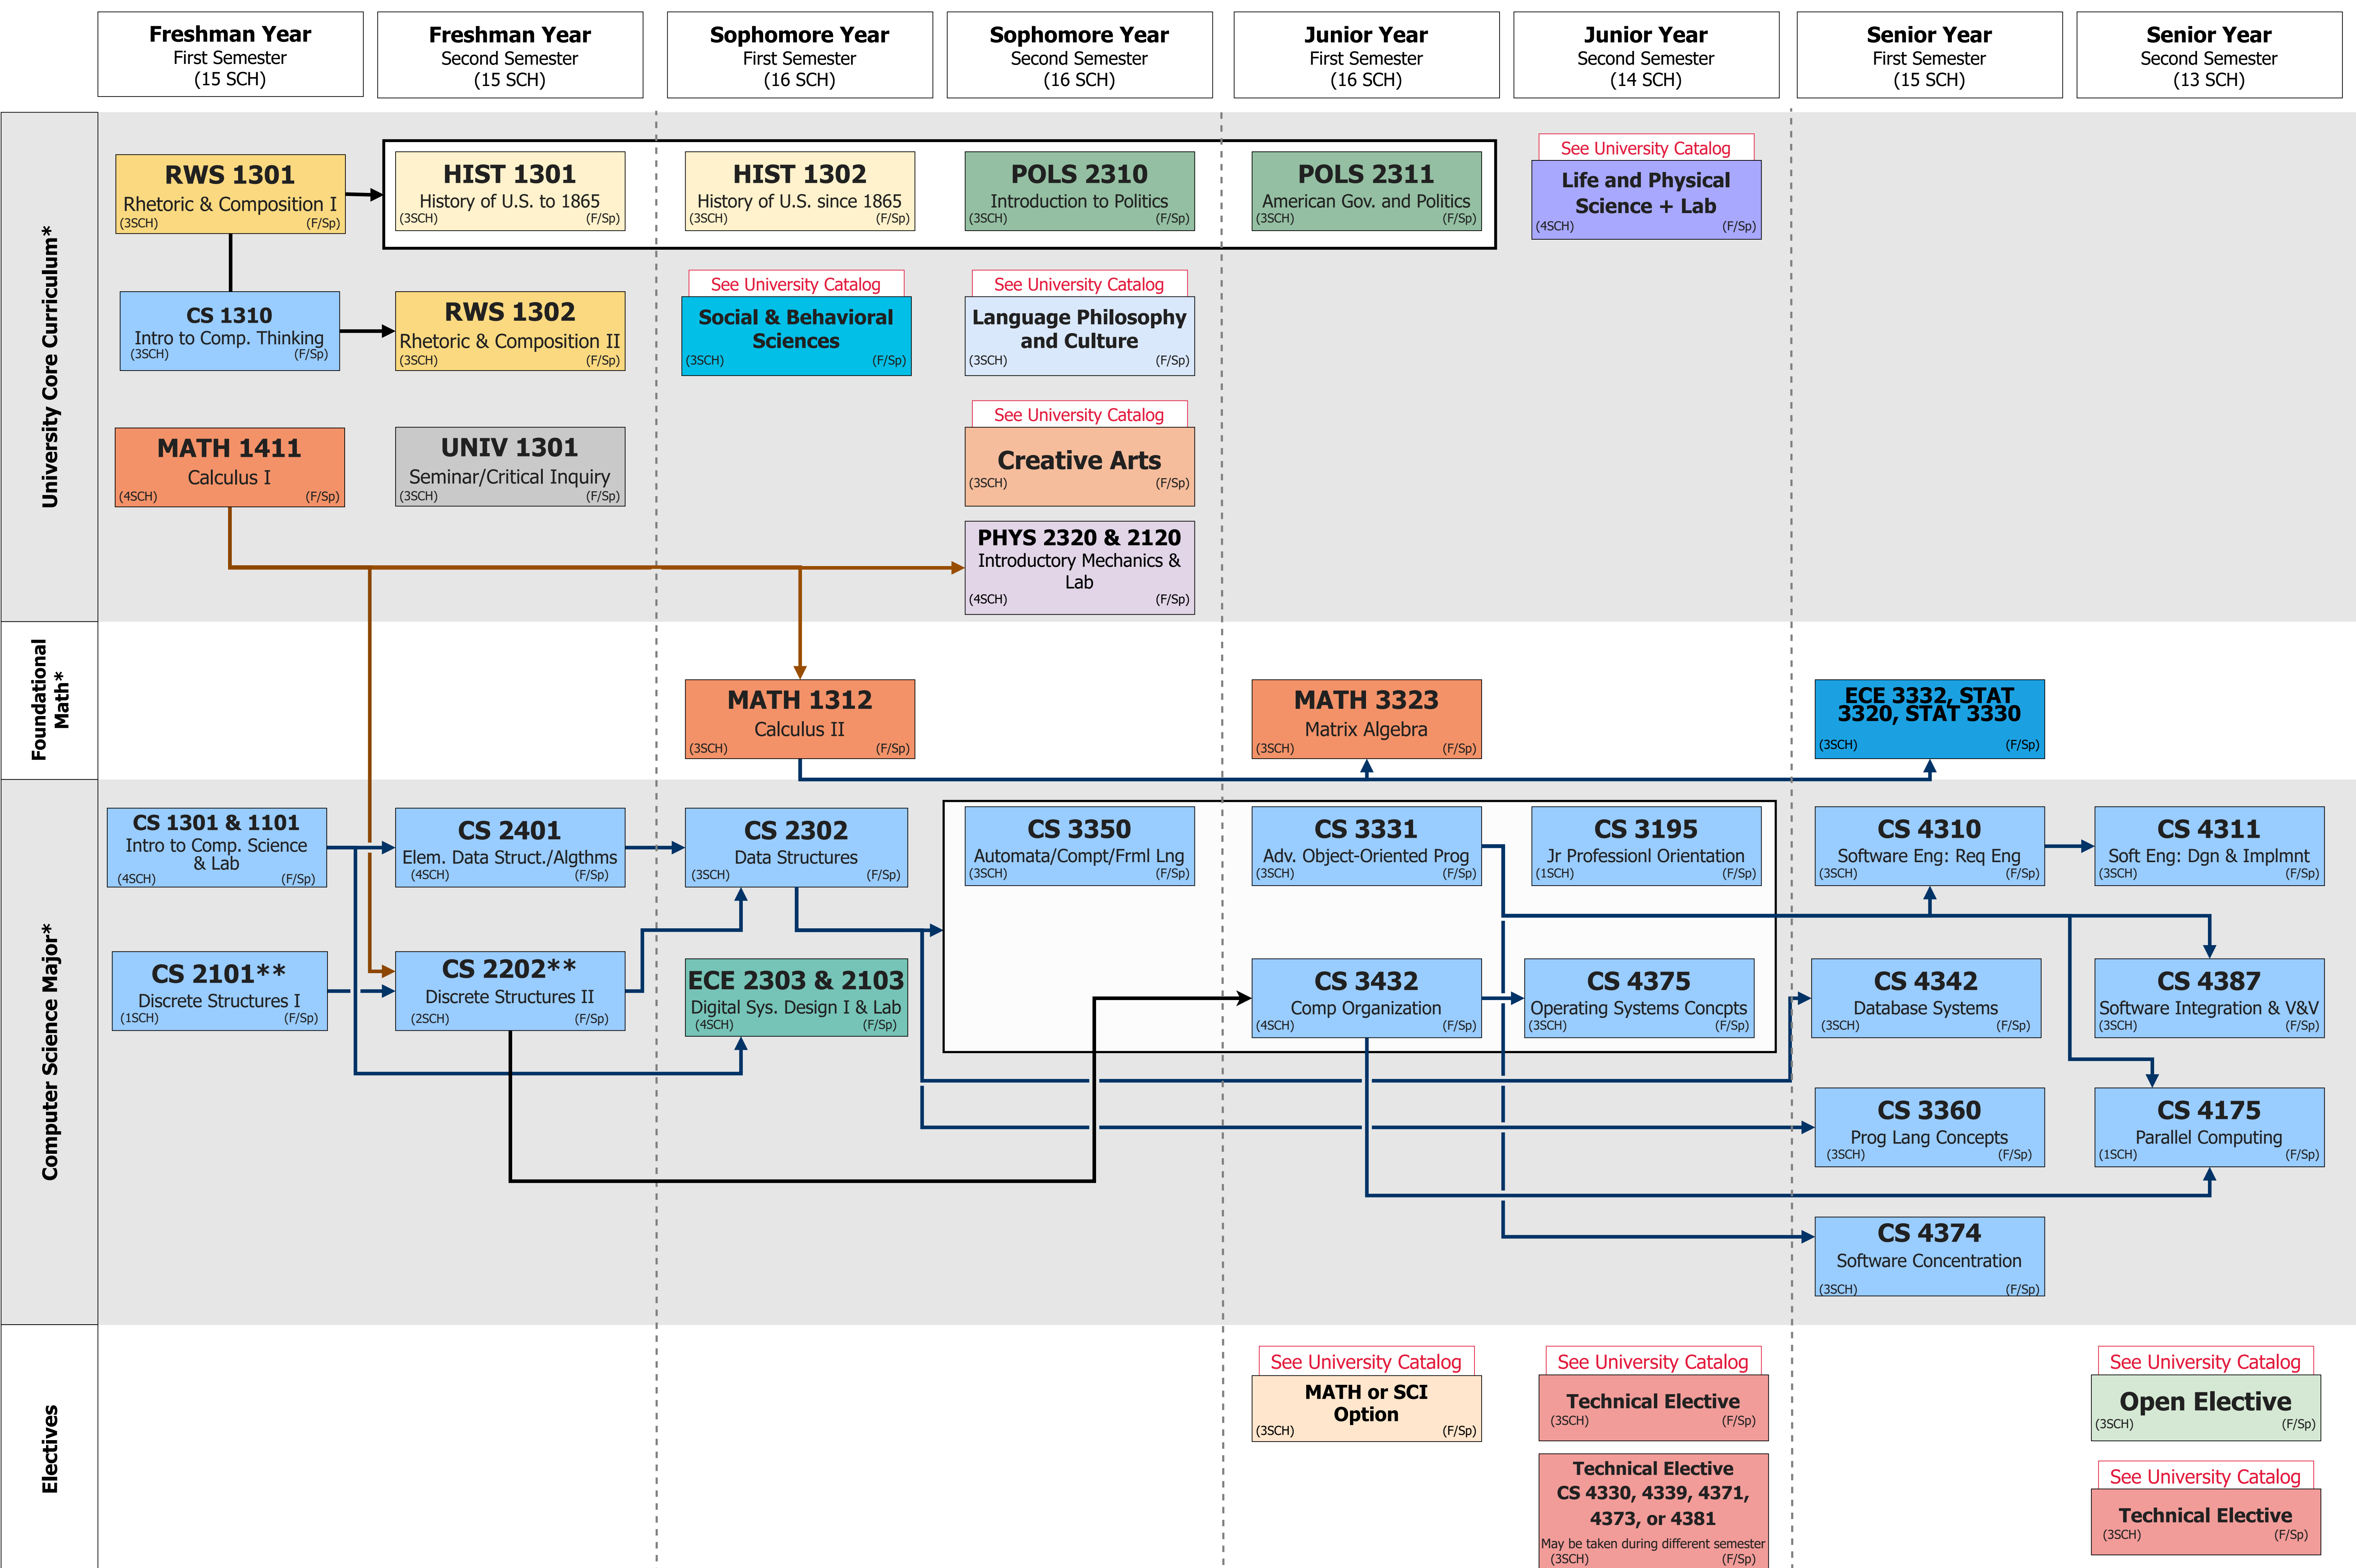

# Bachelor of Science in Computer Science (Software Engineering Concentration Starting with Calculus)

Catalog Year 2023-2024  
Sample Degree Plan

Required Semester Credit Hours (SCH): 120

Refer to the University Catalog for all degree all requirements at [catalog.utep.edu](http://catalog.utep.edu).

Many core curriculum courses are also offered in the summer (Su) semester. Students are encouraged to register early and check Goldmine for course availability.

The flowchart below may not reflect all student schedules; courses can be shifted to different semesters where applicable.

\*C or better required.

Arrow indicates a prerequisite.

Color-coded boxes group the course subject.

F/Sp/Su indicates the semesters Fall/Spring/Summer.

\*\* Student can take Math 2300 in place of CS 2101&2202

Date Last Updated: May 2023