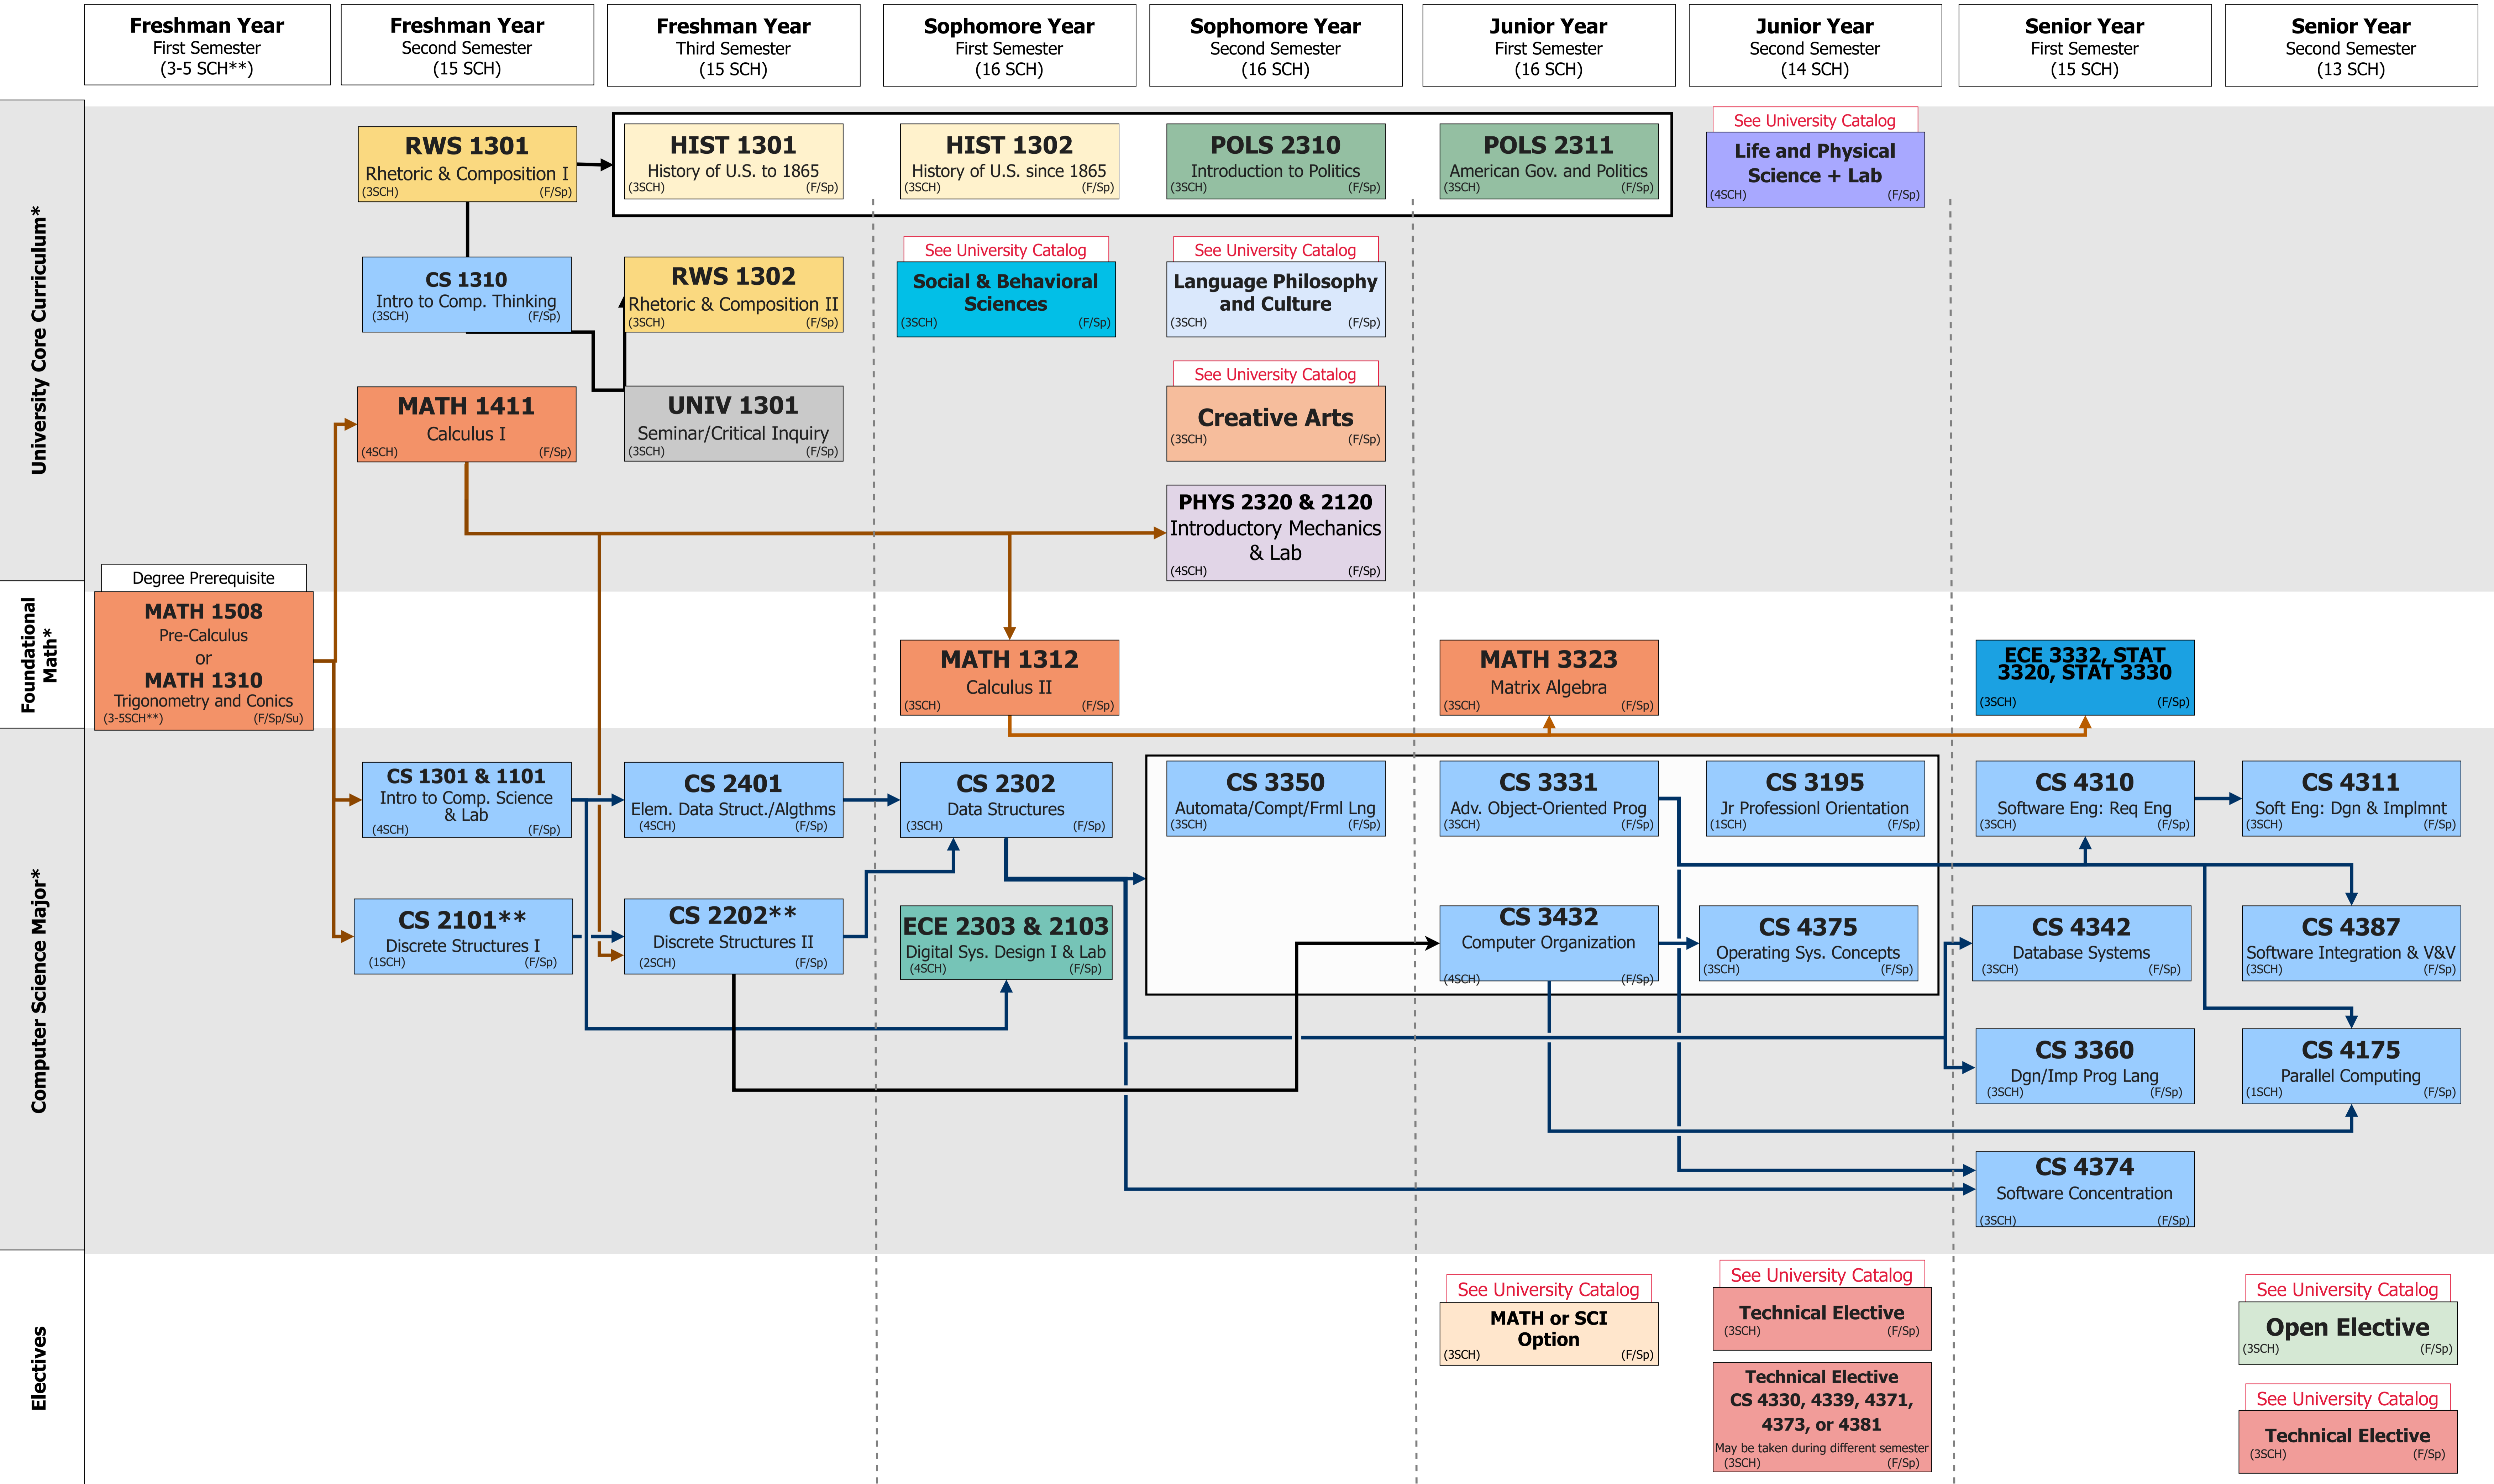

Bachelor of Science in Computer Science (Software Engineering Concentration Starting with Precalculus)

Required Semester Credit Hours (SCH): 120

Refer to the University Catalog for all degree all requirements at catalog.utep.edu.

Many core curriculum courses are also offered in the summer (Su) semester. Students are encouraged to register early and check Goldmine for course availability. The flowchart below may not reflect all student schedules; courses can be shifted to different semesters where applicable.

*C or better required.
** Not counted in total degree required semester credit hours.
Arrow indicates a prerequisite.
Color-coded boxes group the course subject.
F/Sp/Su indicates the semesters Fall/Spring/Summer.

** Student can take Math 2300 in place of CS 2101&2202