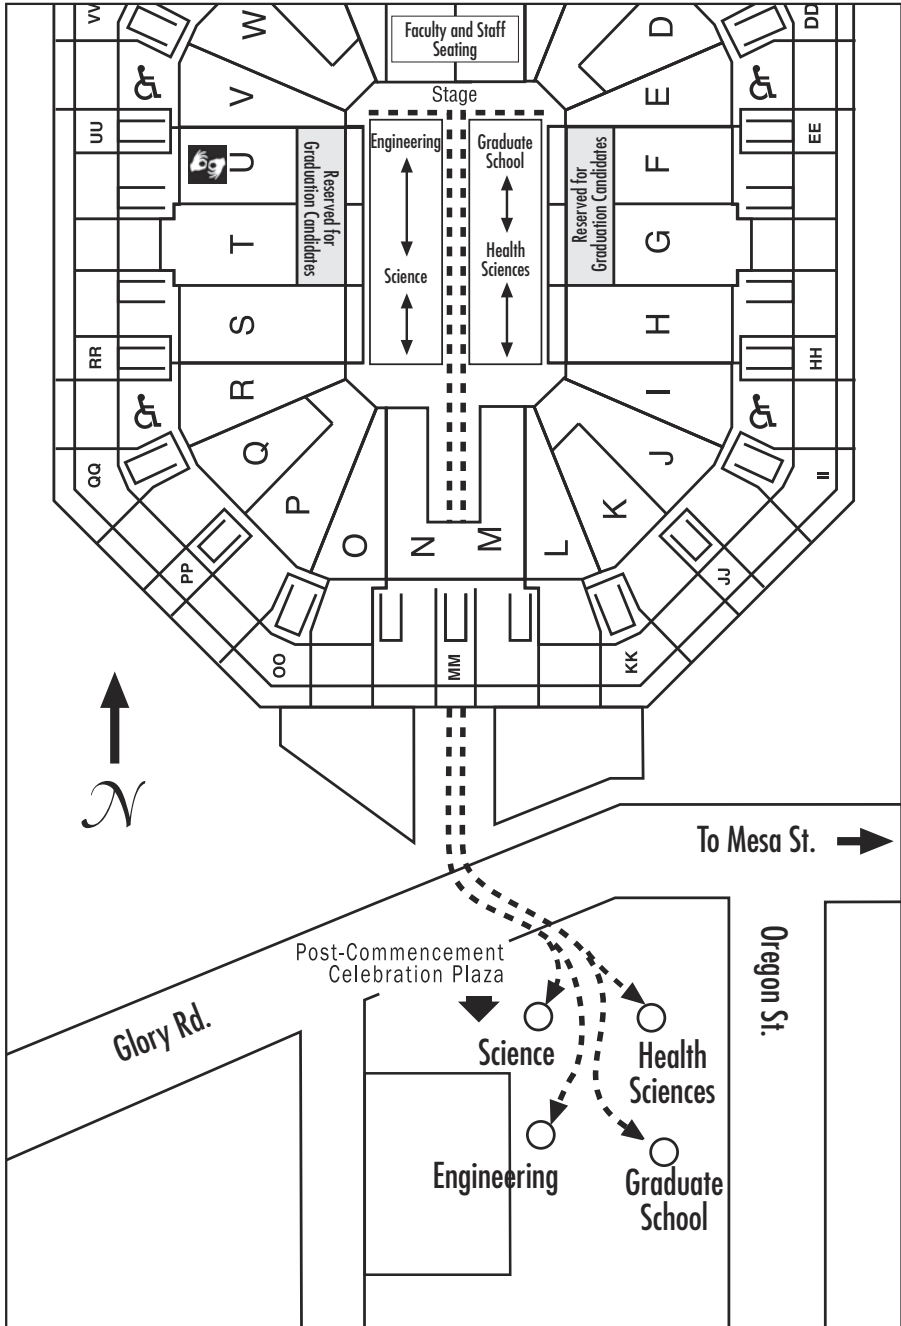

Student Seating and
Post-Commencement Family Waiting Areas
7 p.m. Ceremony