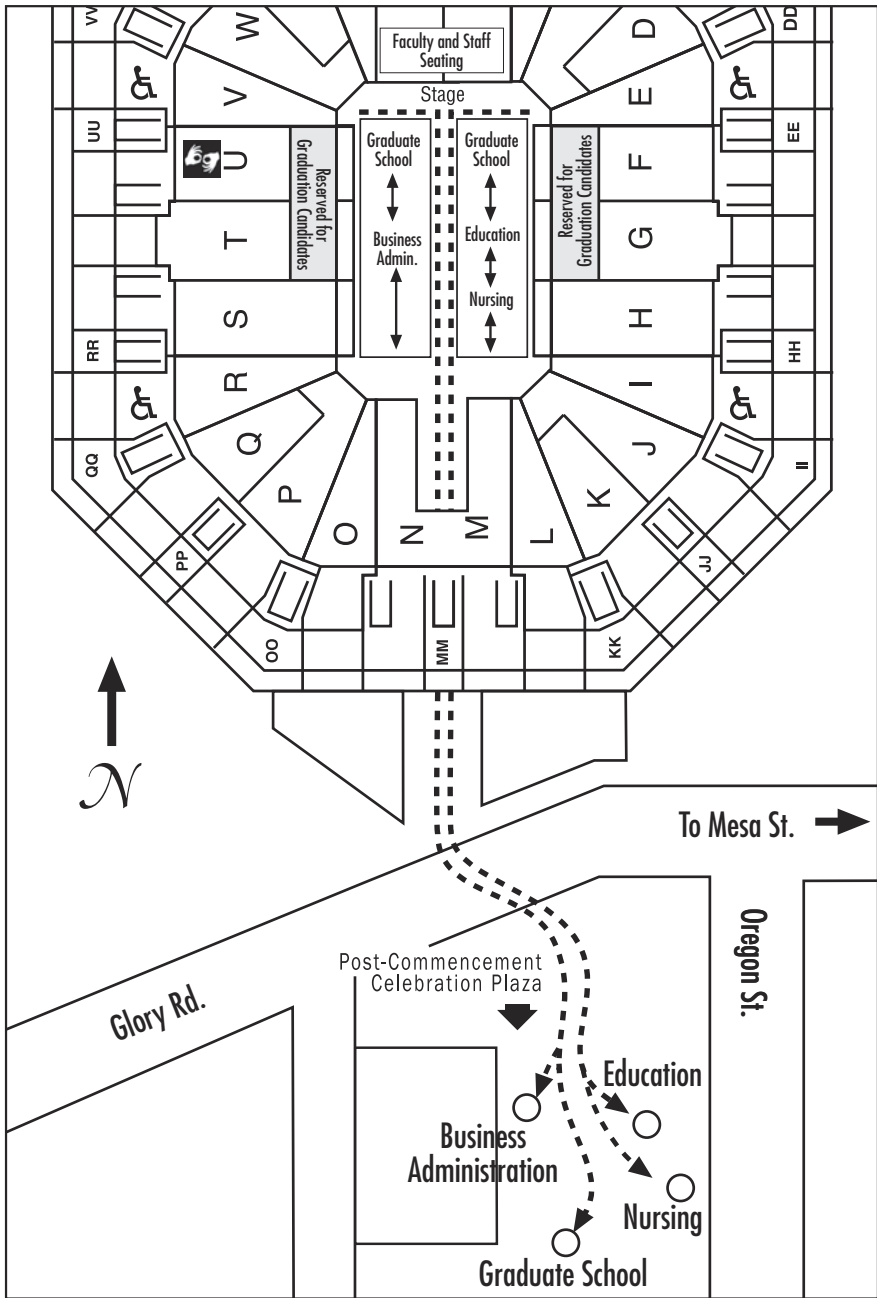

Student Seating and
Post-Commencement Family Waiting Areas
2 p.m. Ceremony