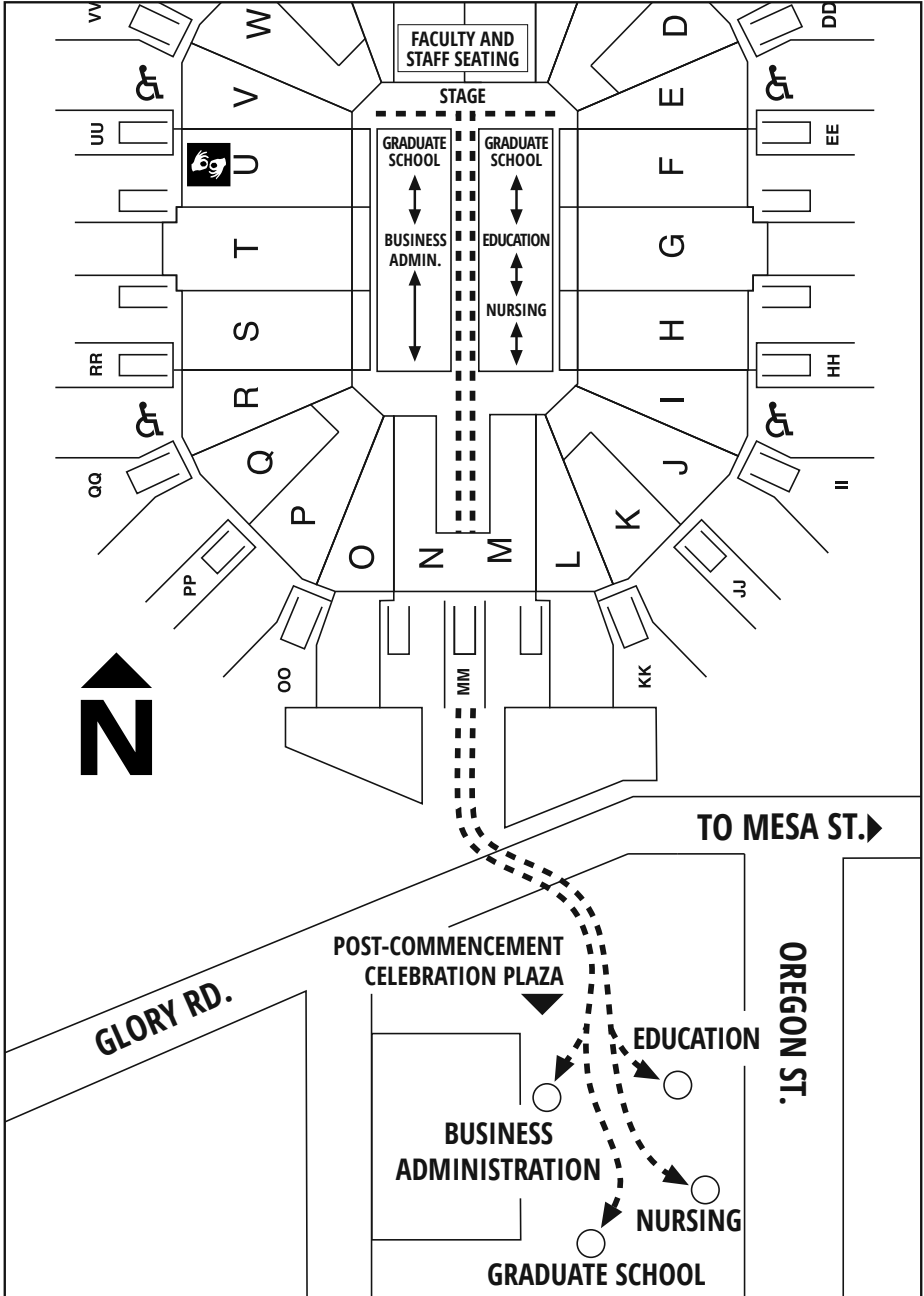

STUDENT SEATING & WAITING AREAS

Afternoon Ceremony 2 p.m.

Graduates will recess through the center aisle and out the south tunnel of the Don Haskins Center. Family members may meet their graduates in Lot GR5.