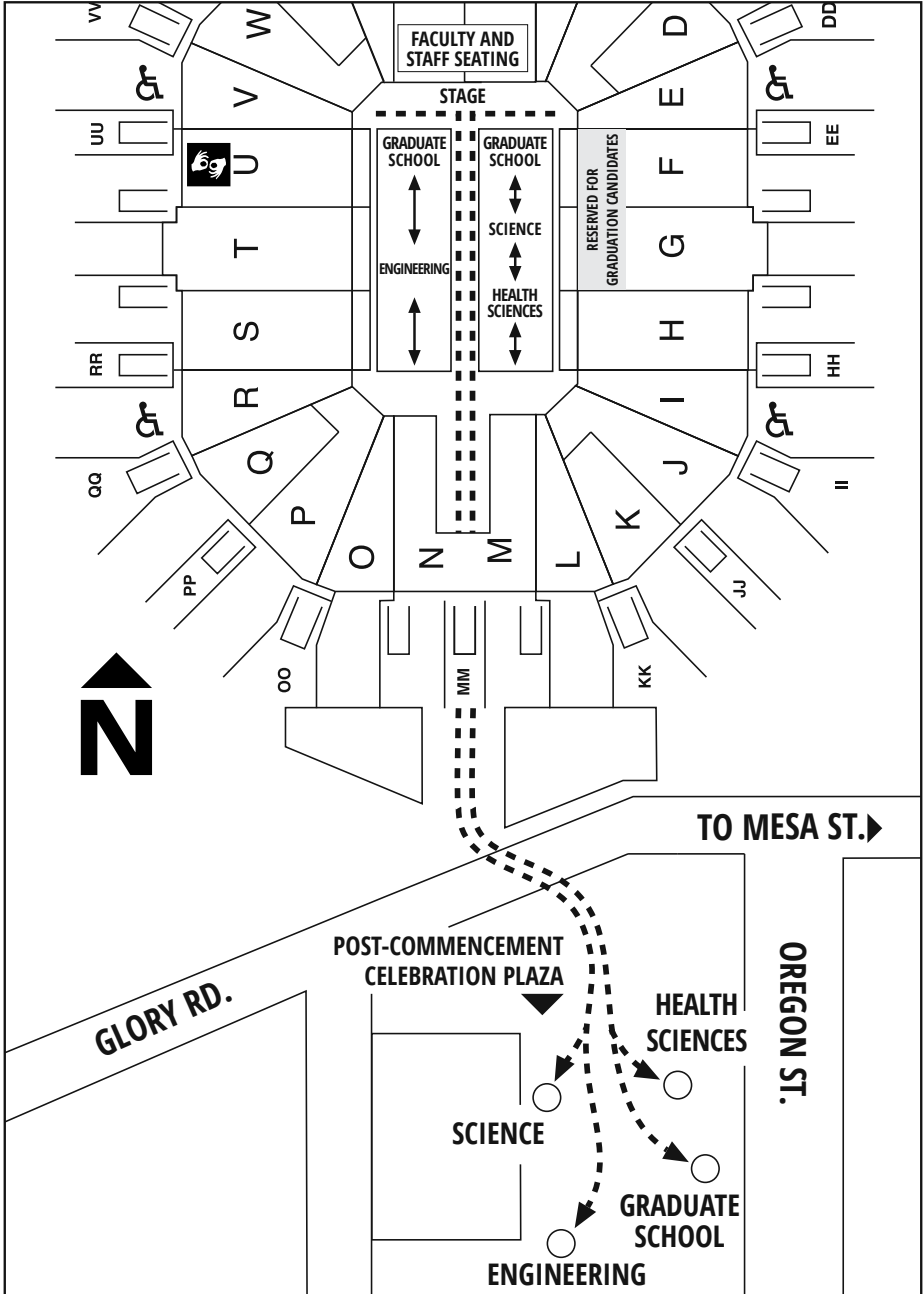

# STUDENT SEATING & WAITING AREAS

Evening Ceremony 7 p.m.

Graduates will recess through the center aisle and out the south tunnel of the Don Haskins Center. Family members may meet their graduates in Lot GR5.