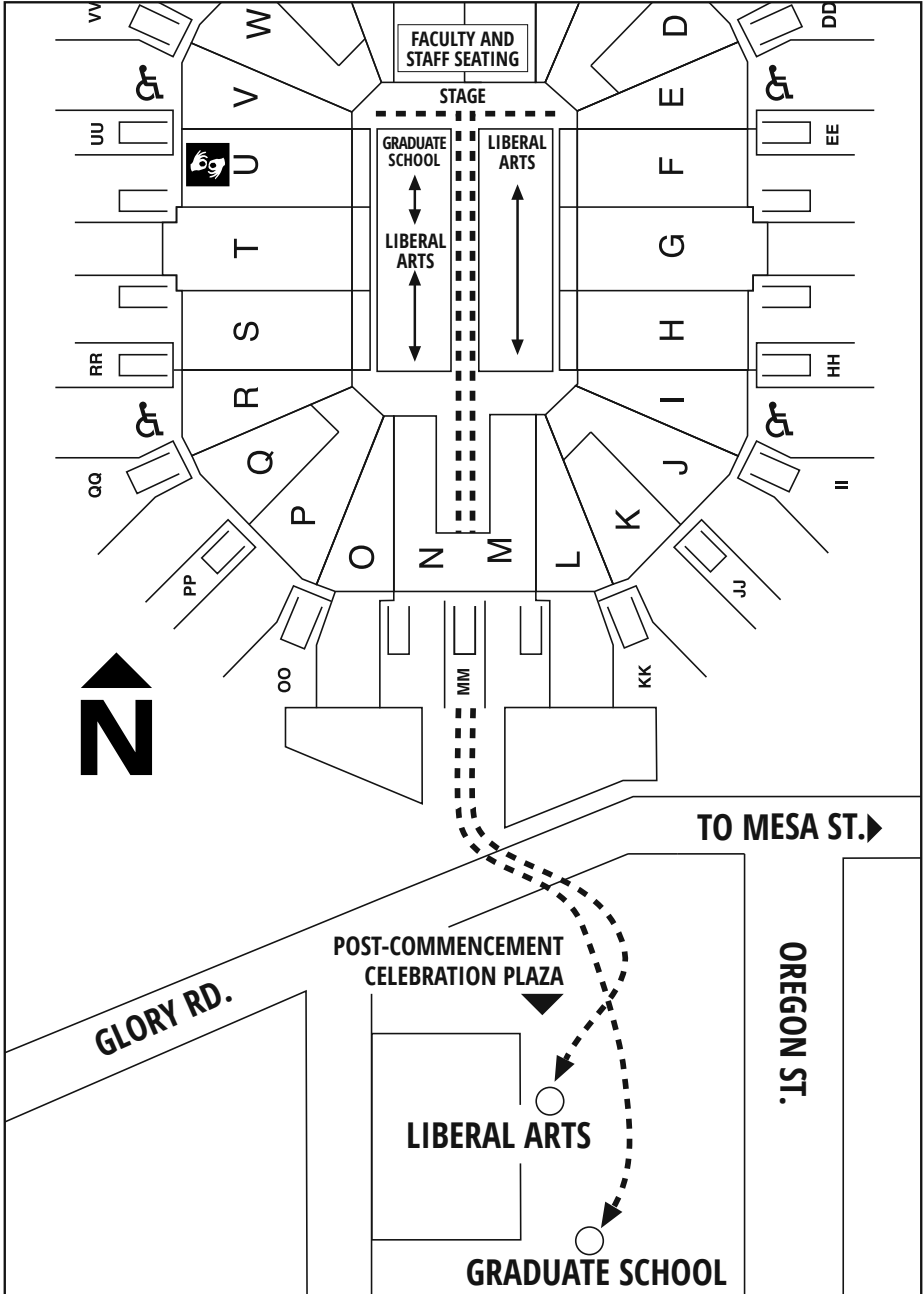

# STUDENT SEATING & WAITING AREAS

Morning Ceremony 9 a.m.

Graduates will recess through the center aisle and out the south tunnel of the Don Haskins Center. Family members may meet their graduates in Lot GR5.