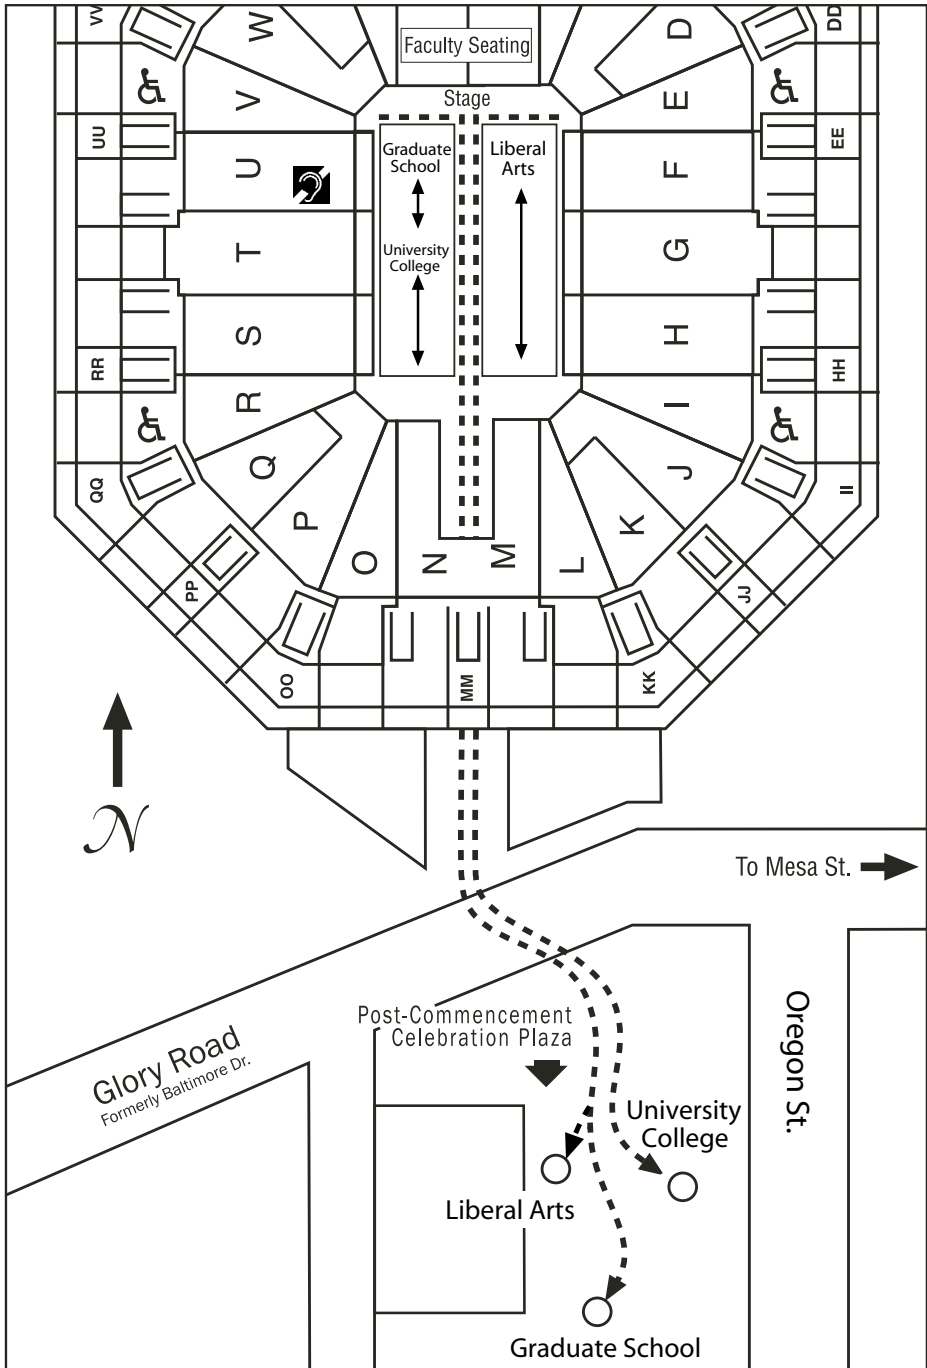

**Student Seating and
Post-Commencement Family Waiting Areas**
9 a.m. Ceremony
Winter Commencement • Saturday, December 13, 2008