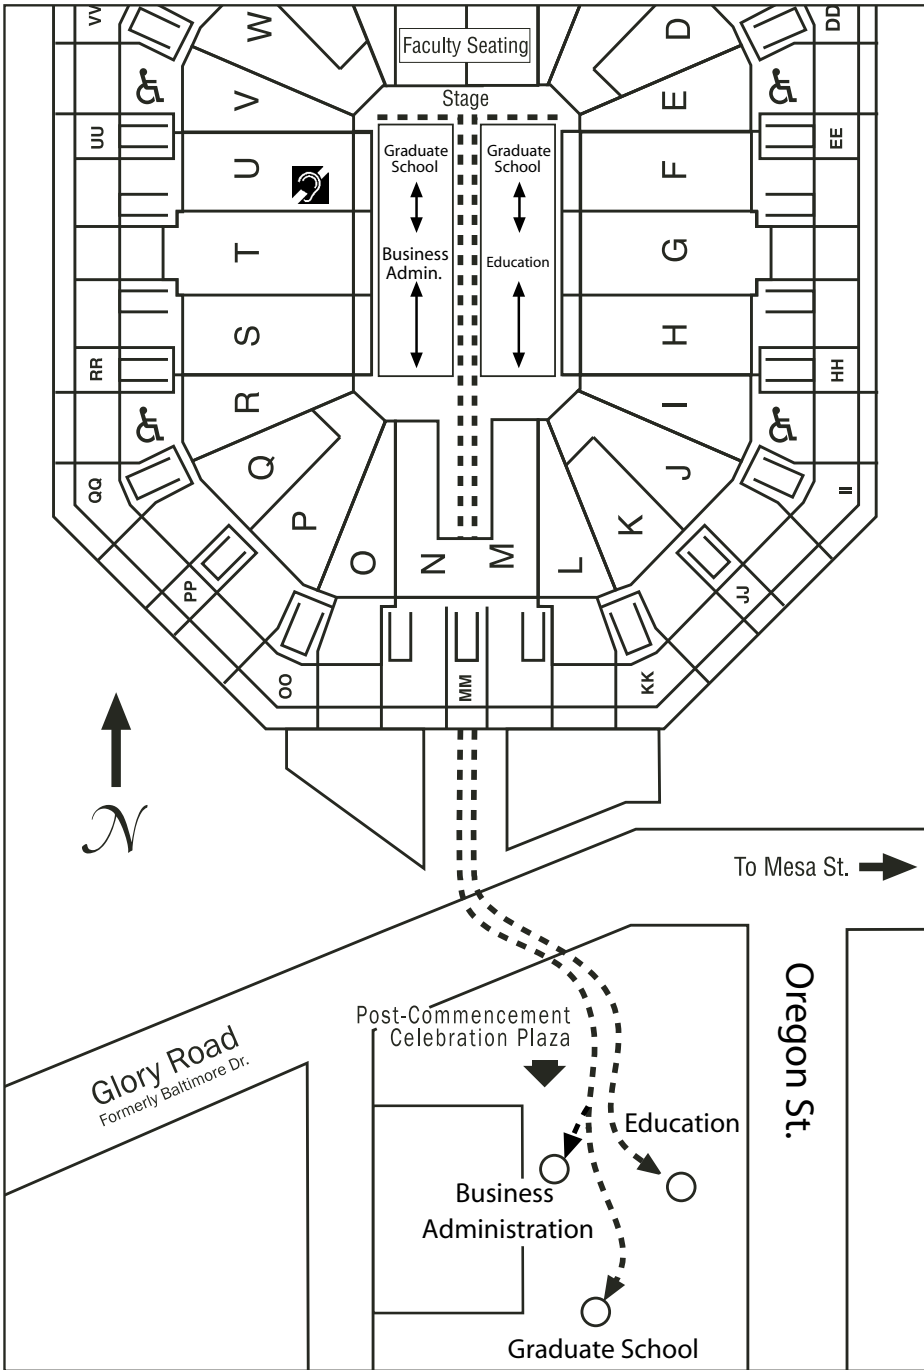

Kenneth Pierce, *Marshal*

**Student Seating and
Post-Commencement Family Waiting Areas**
2 p.m. Ceremony
Winter Commencement • Saturday, December 13, 2008

PROGRAM

Evening Ceremony 7 p.m.

◆

Diana Natalicio
President of the University, Presiding