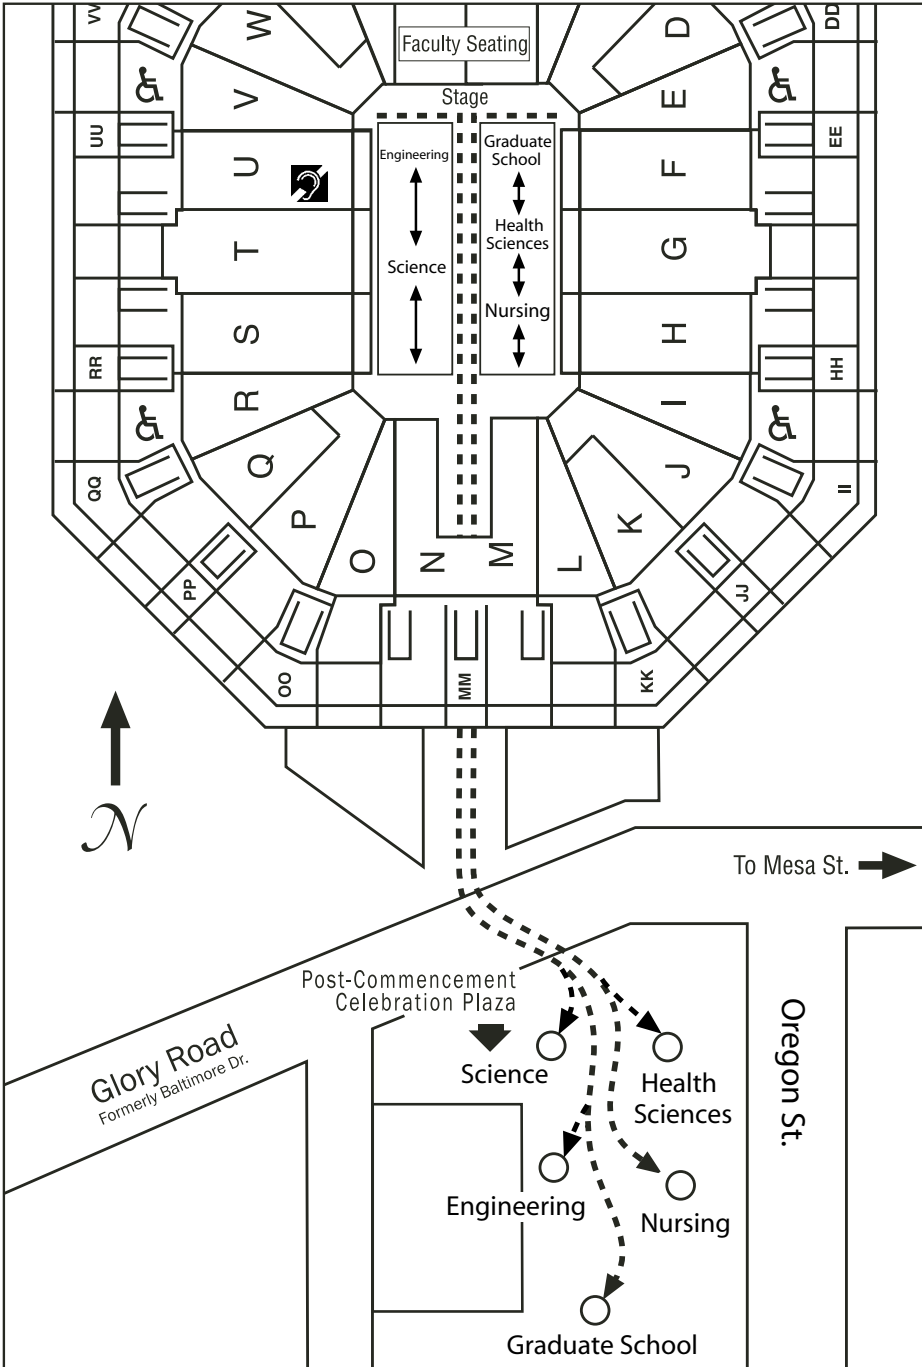

**Student Seating and
Post-Commencement Family Waiting Areas**
7 p.m. Ceremony
Winter Commencement • Saturday, December 13, 2008