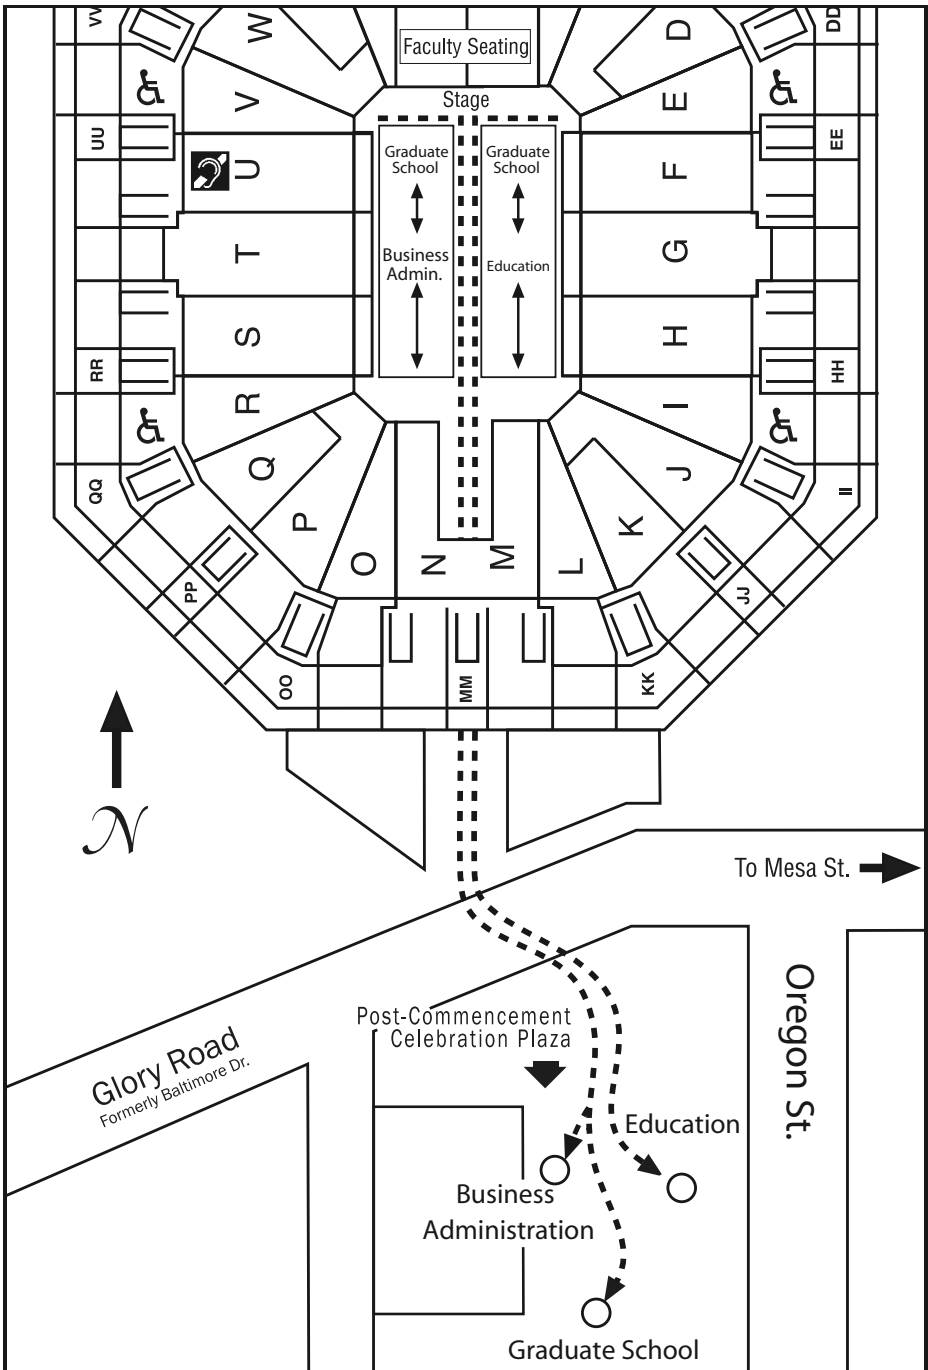

**Student Seating and
Post-Commencement Family Waiting Areas**
2 p.m. Ceremony
Winter Commencement • Saturday, December 12, 2009