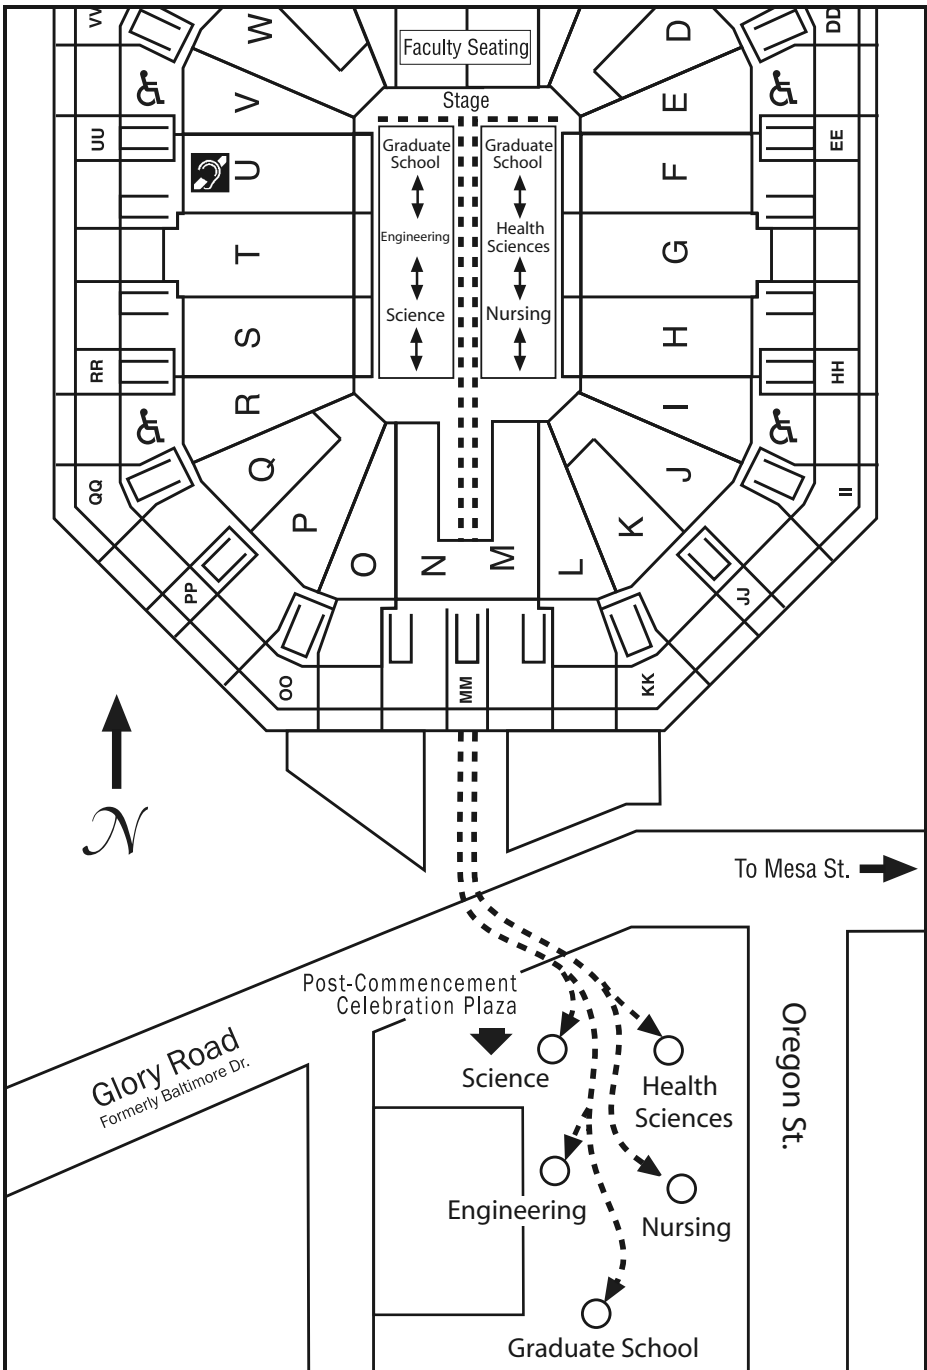

**Student Seating and
Post-Commencement Family Waiting Areas**
7 p.m. Ceremony
Winter Commencement • Saturday, December 12, 2009