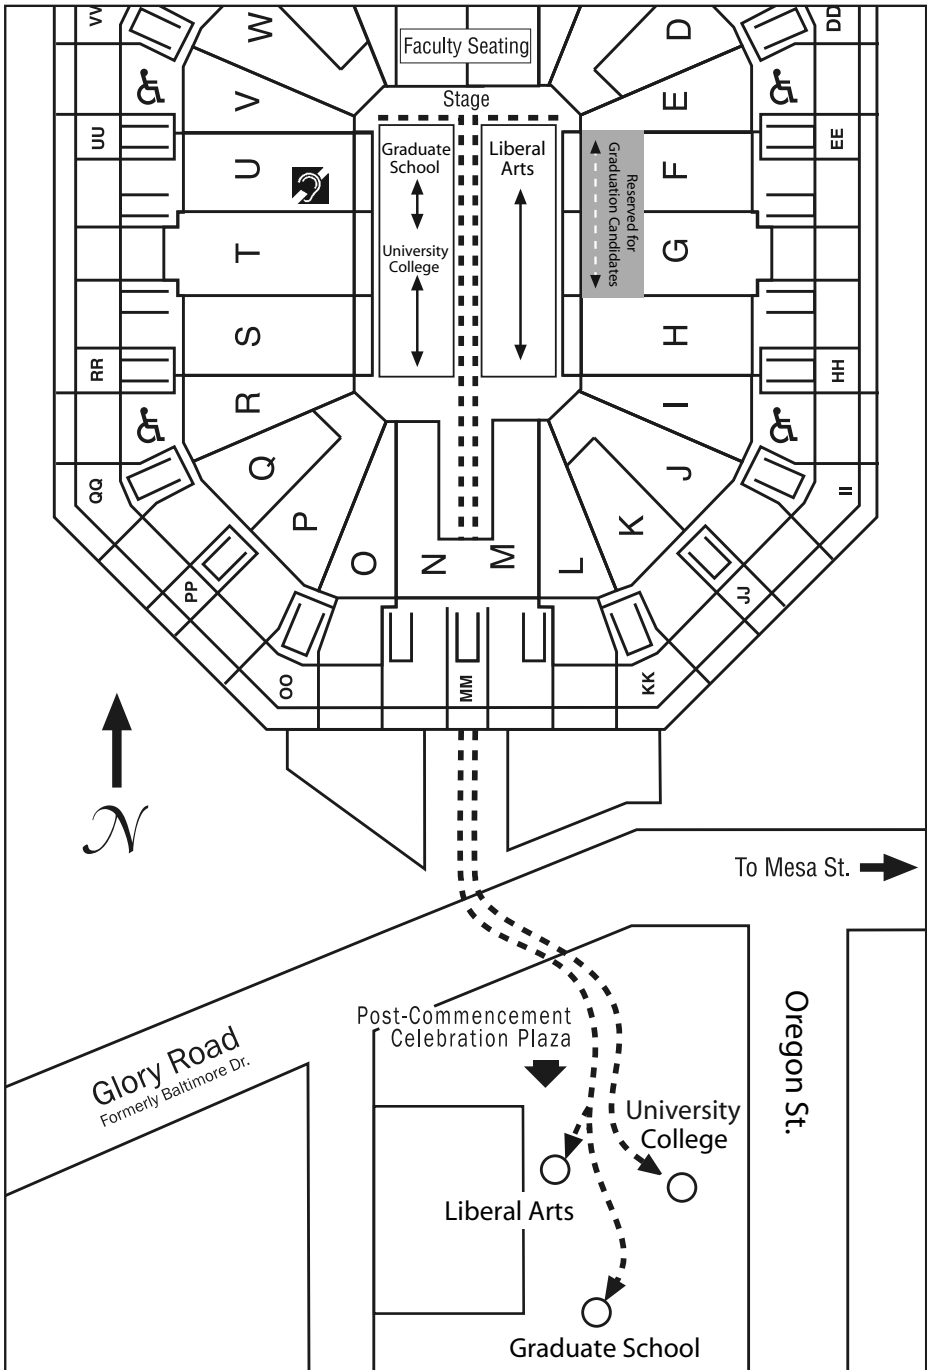

**Student Seating and
Post-Commencement Family Waiting Areas**
9 a.m. Ceremony
Spring Commencement • Saturday, May 16, 2009