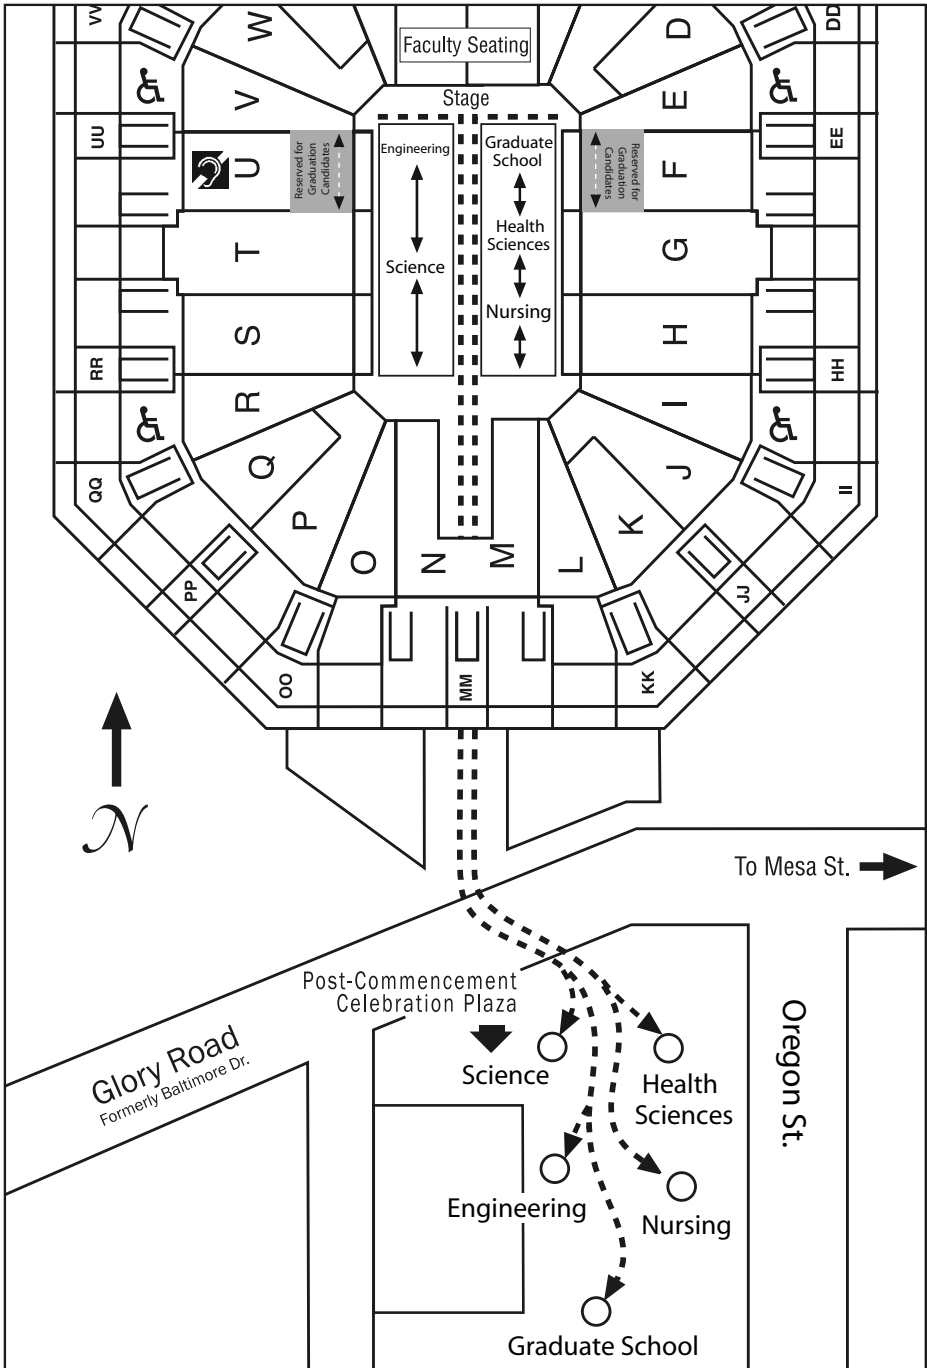

**Student Seating and
Post-Commencement Family Waiting Areas**
7 p.m. Ceremony
Spring Commencement • Saturday, May 16, 2009