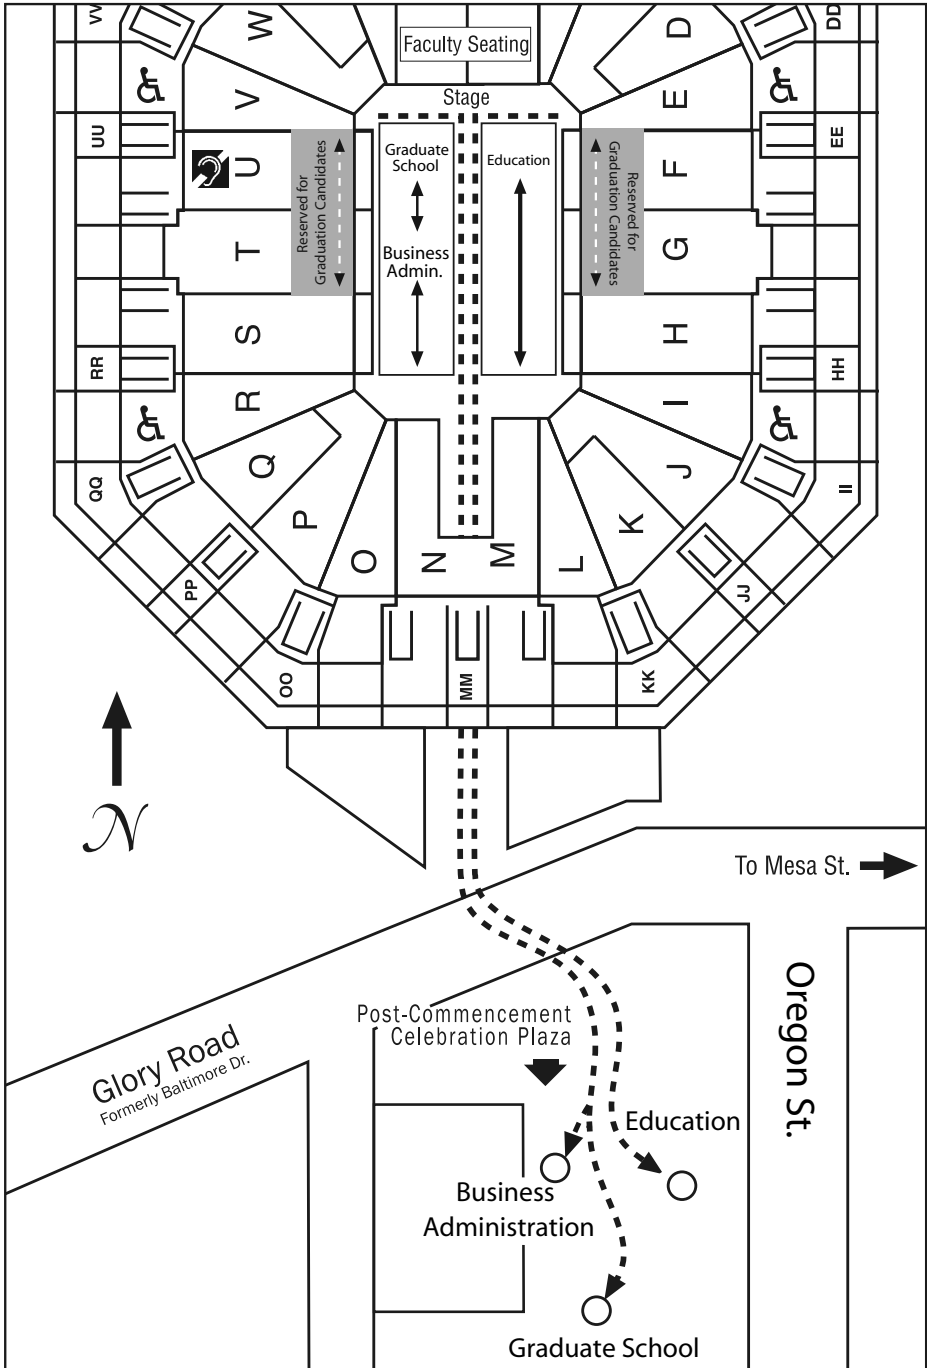

**Student Seating and
Post-Commencement Family Waiting Areas**
2 p.m. Ceremony
Spring Commencement • Saturday, May 16, 2009