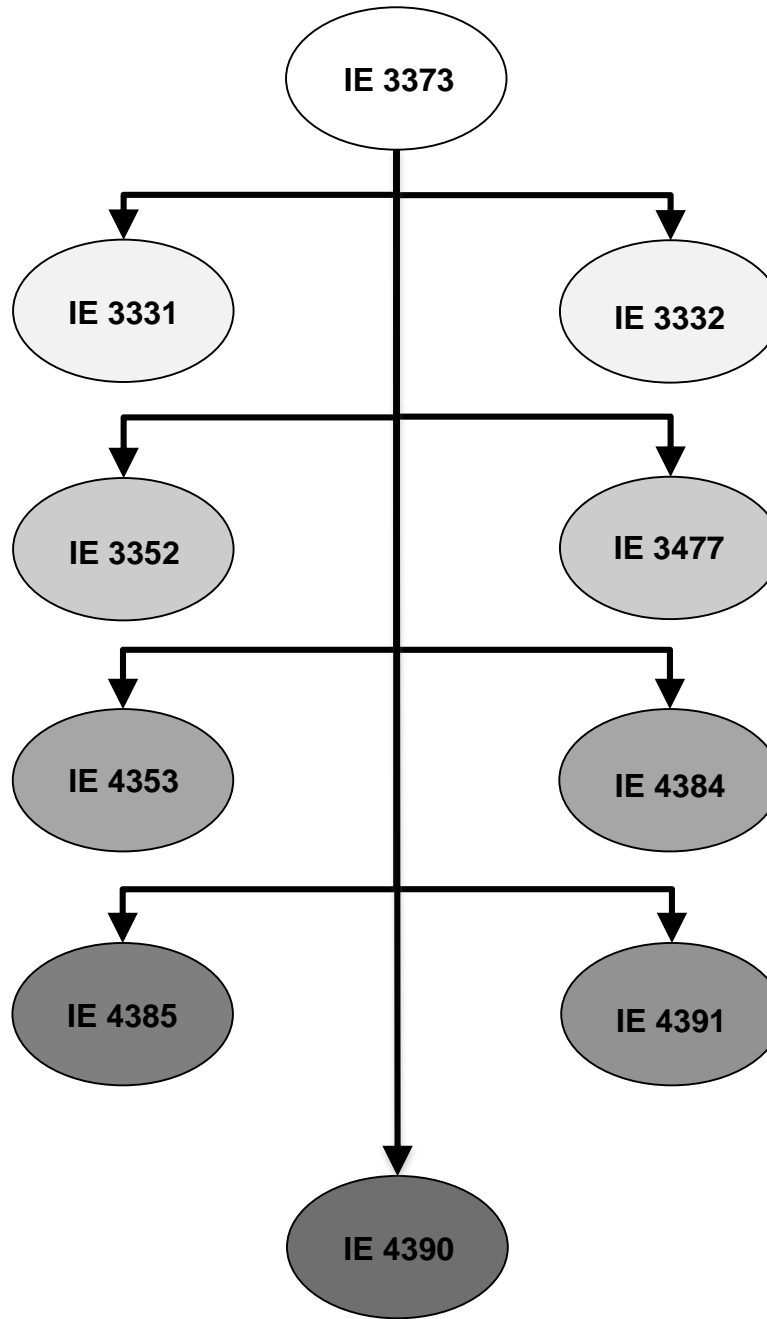

BSISE Critical Path 2017-2018

NOTE: *this shows only IE major courses and their relation to one another. Please refer to degree plan for complete degree requirements, and course catalog for complete course descriptions, including the complete set of prerequisites.*

IE 3373

IE 3390

IE 4466

MECH 1305

MECH 2131

MME 2303 or
MECH 1331

CE 2315 or
MECH 1321

IE 2377