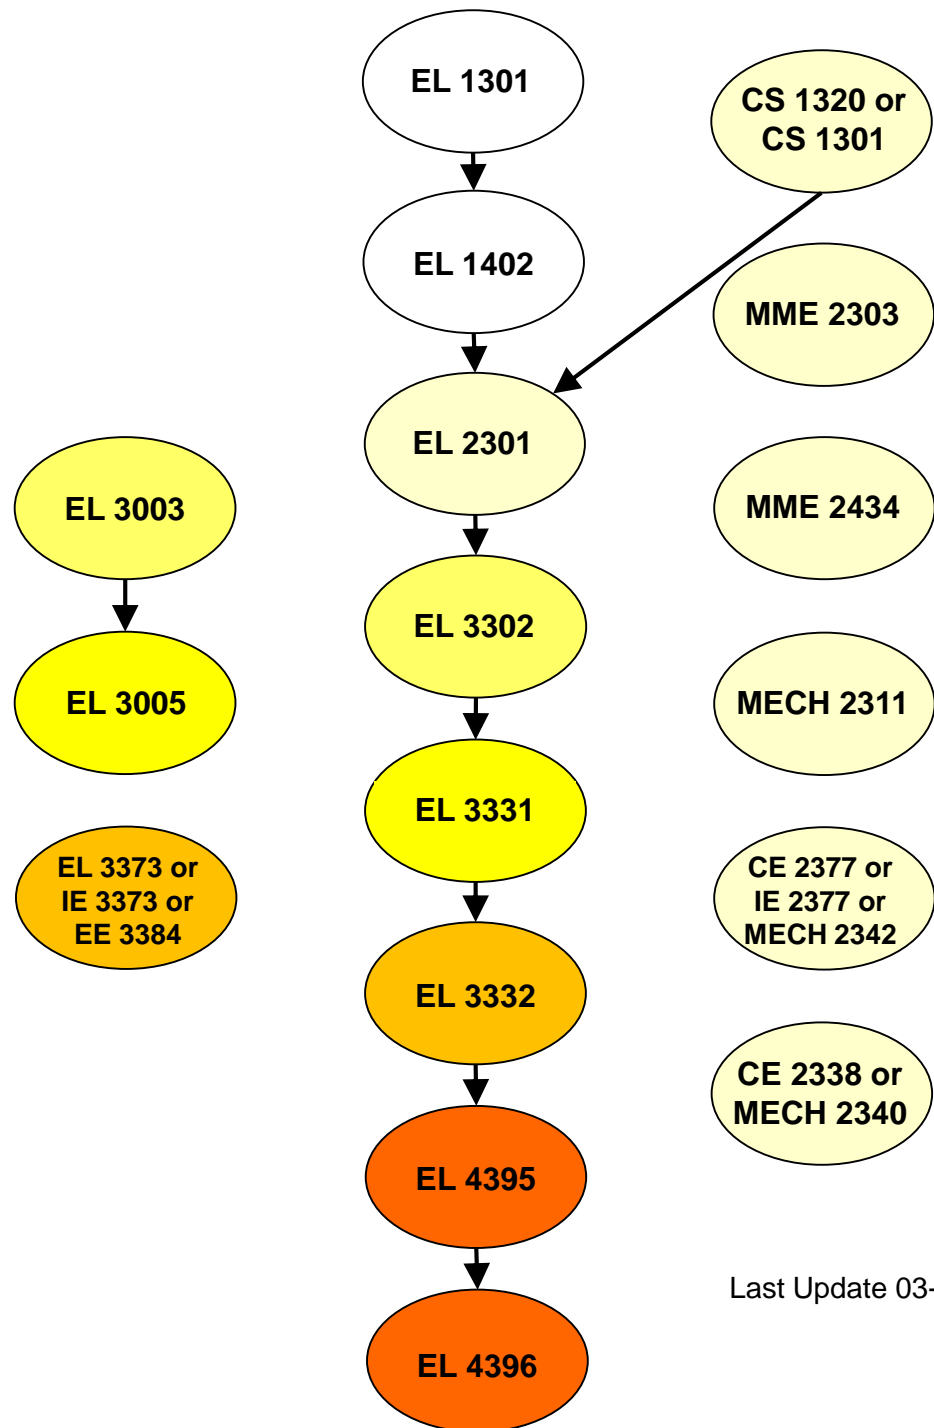

BSEL Critical Path Engineering Innovation Concentration 2021 - 2022

NOTE: *this shows only EL courses and their relation to one another. Please refer to degree plan for complete degree requirements, and course catalog for complete course descriptions, including the complete set of prerequisites.*