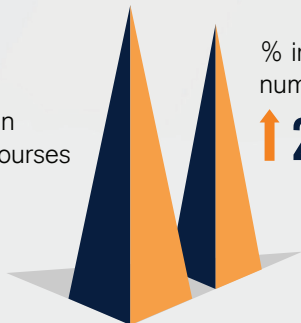

## From inception to Fall 2018

Number of PROGRAMS offered: 22

% increase in enrollments: 142%

**4,392**  
total students admitted  
(2,602 undergraduate and 1,790 graduate)

### UNDERGRADUATE APPLICANTS: STUDENT TYPES

**1,306**  
total graduates  
(629 undergraduate and 677 graduate)

% increase in number of courses  
↑ 30%

% increase in number of seats  
↑ 22%

THE UNIVERSITY OF TEXAS AT EL PASO  
**UTEP CONNECT**  
EXTENDED UNIVERSITY