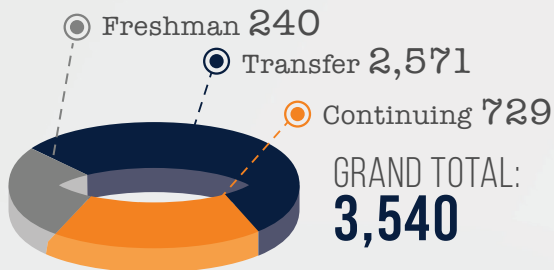

## From inception to Fall 2018

Number of PROGRAMS offered: 22

% increase in enrollments: 142%

**4,392**  
total students admitted  
(2,602 undergraduate and 1,790 graduate)

### UNDERGRADUATE APPLICANTS: STUDENT TYPES

**1,306**  
total graduates  
(629 undergraduate and 677 graduate)

% increase in number of courses  
↑ 30%

% increase in number of seats  
↑ 22%

THE UNIVERSITY OF TEXAS AT EL PASO  
**UTEP CONNECT**  
EXTENDED UNIVERSITY