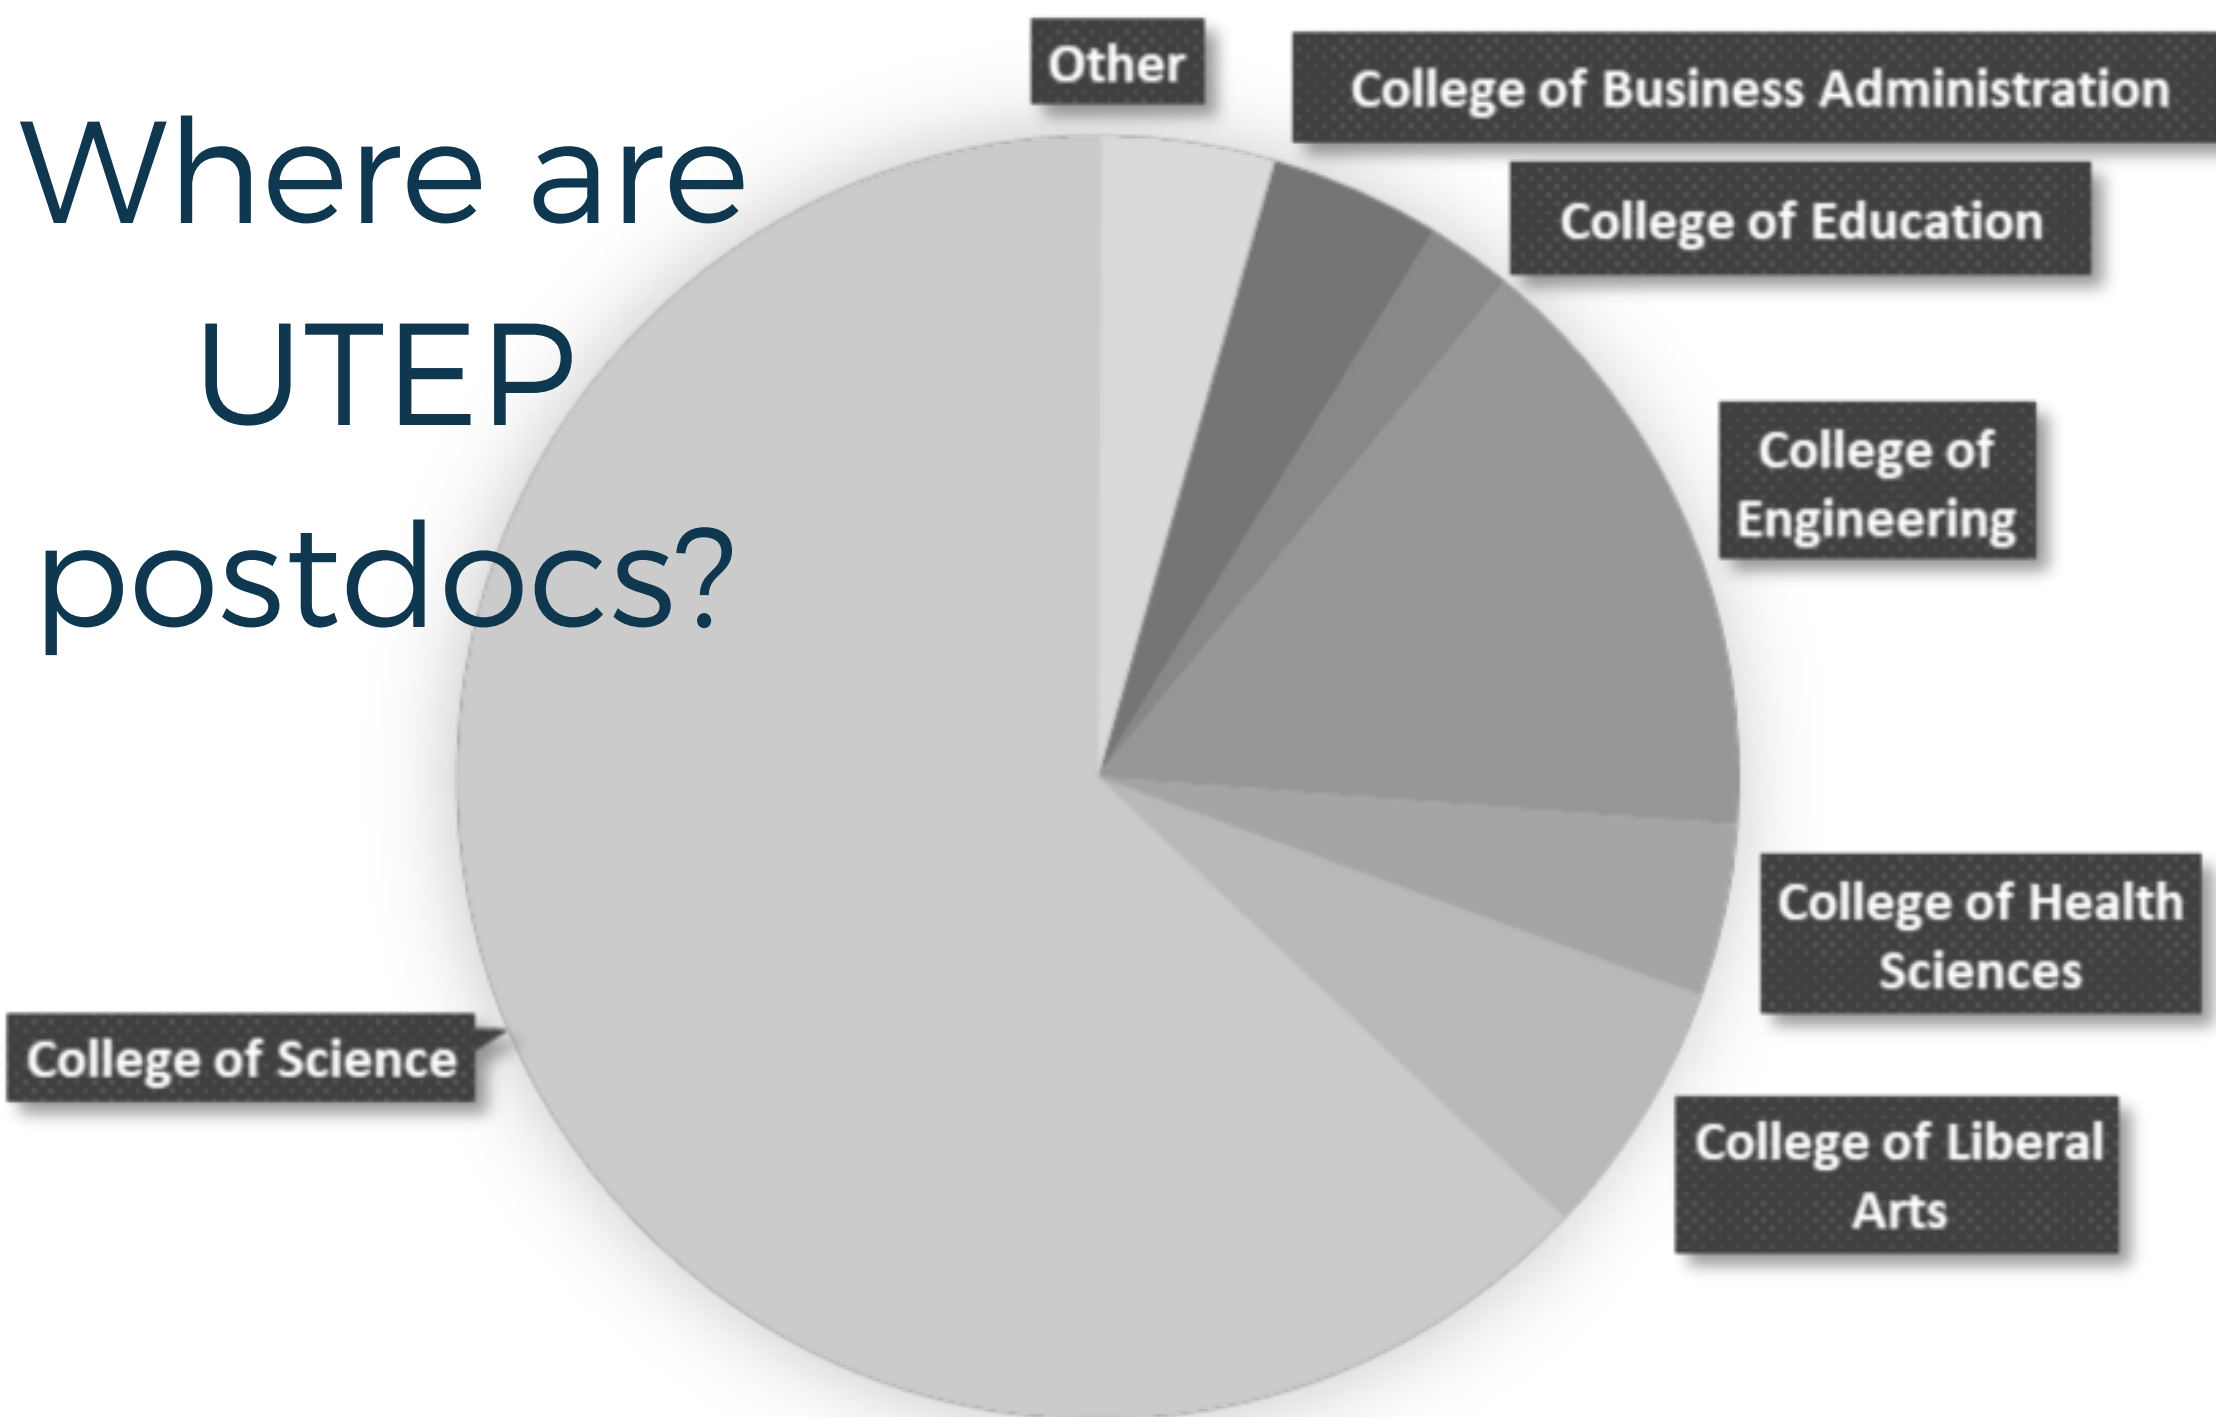

National Postdoc Appreciation Week

September 17 - 21, 2018

15+
UTEP units served

~50
postdocs at UTEP

79,000+
postdocs in the U.S.

Where are UTEP postdocs?

Acknowledge postdocs' contributions.

Review UTEP's Postdoc Guidelines.

Promote available resources.

www.utep.edu/graduate/postdoc

WHAT IS A POSTDOC ANYWAY?

According to the National Postdoctoral Association (NPA), a postdoc is a doctorate holder "engaged in a temporary period of mentored research and/or scholarly training for the purpose of acquiring the professional skills... to pursue a career path of his or her choosing."

At UTEP, postdocs are classified as "A & P" staff. The Office of the Provost provides "Guidelines for Postdoctoral Appointments" (2017).