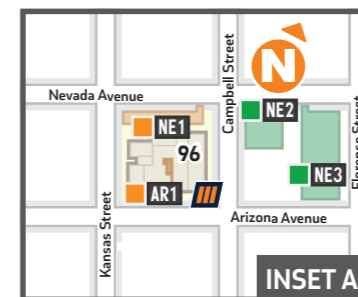

The Miner Metro Shuttle service is FREE to faculty, staff, students and official University use. Miner Metro Shuttle stops are conveniently located across the UTEP campus with minimal wait times. All buses are ADA accessible and have bicycle racks.

For most up-to-date routes, visit utep.edu/map. For complete schedules and more information, visit parking.utep.edu.

Legend

- Drop-off/Pick-up Point
- Emergency Telephone
- Miner Metro Shuttle Stop
- Metered Parking
- Traffic Control Station
- Electric Control Gate
- Construction Zone
- Parking Lot
  Valid University parking permit required in designated zones

V.3.4 Revised
10/05/2023