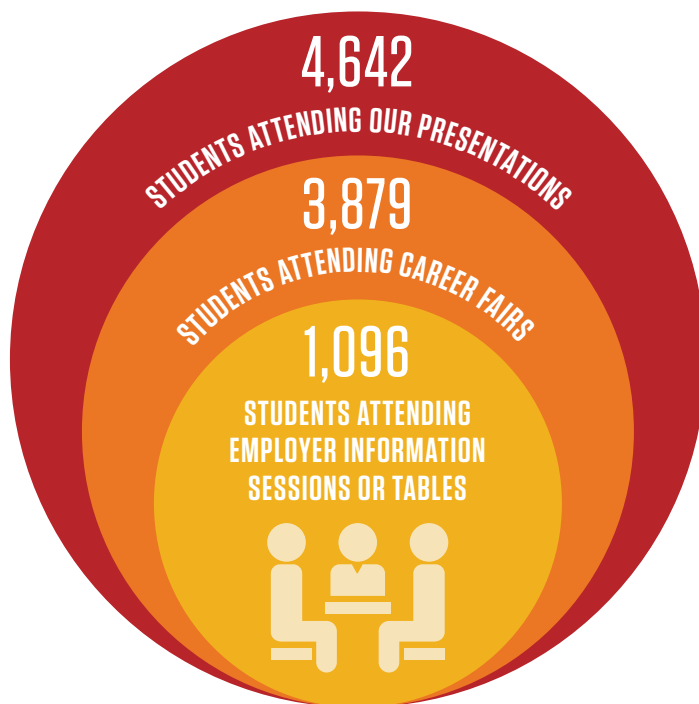

# 2014 – 2015 SNAPSHOTS

**3,923**  
JOBS POSTED

**755**  
INTERNSHIPS POSTED

**JOB MINE**

**18,769**  
ACTIVE JOB MINE ACCOUNTS

**4,022**  
1:1 STUDENT ASSISTANCE

**943**  
REGISTERED INTERNSHIP PARTICIPANTS

**863**  
STUDENT INTERVIEWS

## CAREER CLOSET

Did you know? We have professional business attire UTEP students can access.

**16,120**  
RÉSUMÉS SUBMITTED TO EMPLOYERS

**514**  
NEW EMPLOYERS IN JOB MINE

**400**  
EMPLOYERS ATTENDING CAREER FAIRS

**1,096**  
STUDENTS REACHED AT EMPLOYER  
INFORMATION SESSIONS/TABLES