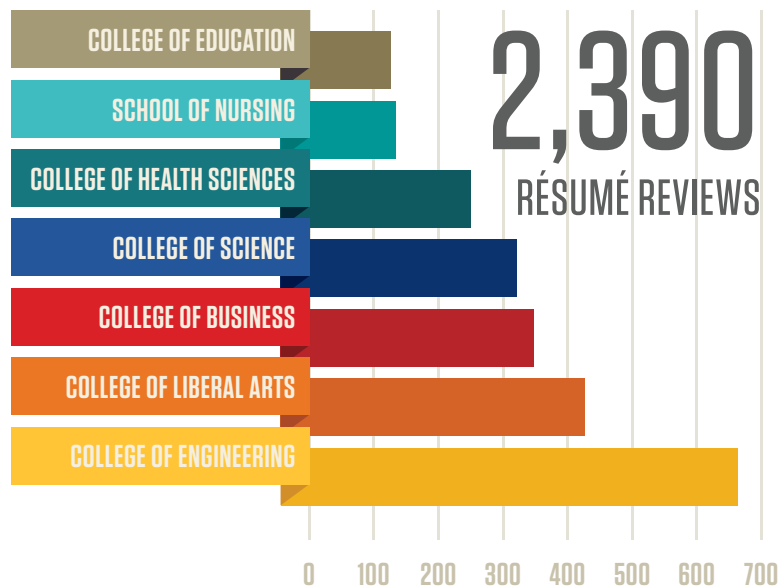

# 2014 – 2015 SNAPSHOTS

**3,923**  
JOBS POSTED

**755**  
INTERNSHIPS POSTED

**JOB MINE**

**18,769**  
ACTIVE JOB MINE ACCOUNTS

**4,022**  
1:1 STUDENT ASSISTANCE

**943**  
REGISTERED INTERNSHIP PARTICIPANTS

**863**  
STUDENT INTERVIEWS

## CAREER CLOSET

Did you know? We have professional business attire UTEP students can access.

**16,120**  
RÉSUMÉS SUBMITTED TO EMPLOYERS

**514**  
NEW EMPLOYERS IN JOB MINE

**400**  
EMPLOYERS ATTENDING CAREER FAIRS

**1,096**  
STUDENTS REACHED AT EMPLOYER  
INFORMATION SESSIONS/TABLES