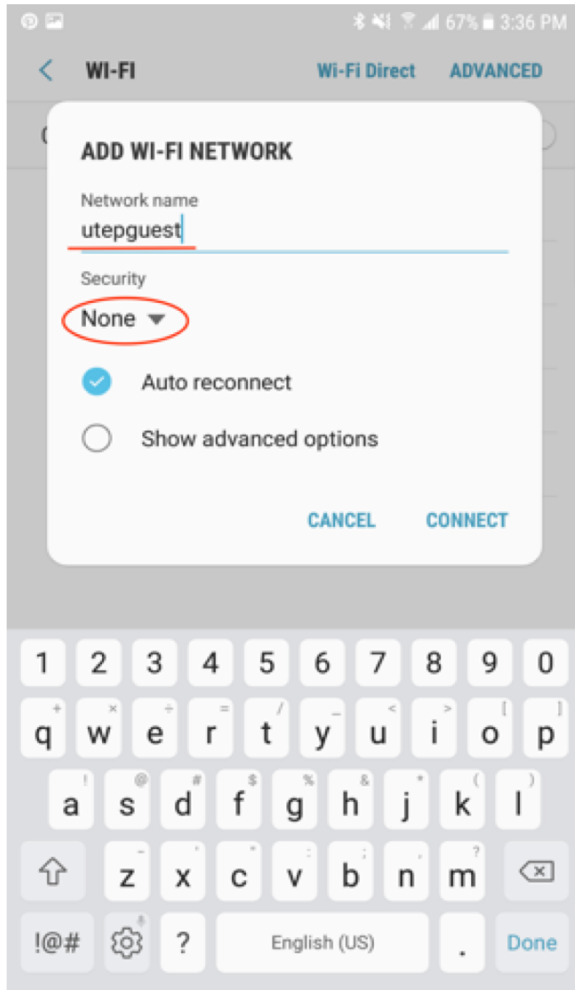

# Connect to UTEPGuest Network Android OS

Navigate to Settings and Choose Connections

Select Wi-Fi

Select Add Network

Type “utepguest” into network name,  
Select None for Security and Connect

Navigate to browser, Accept  
Terms of use and log in