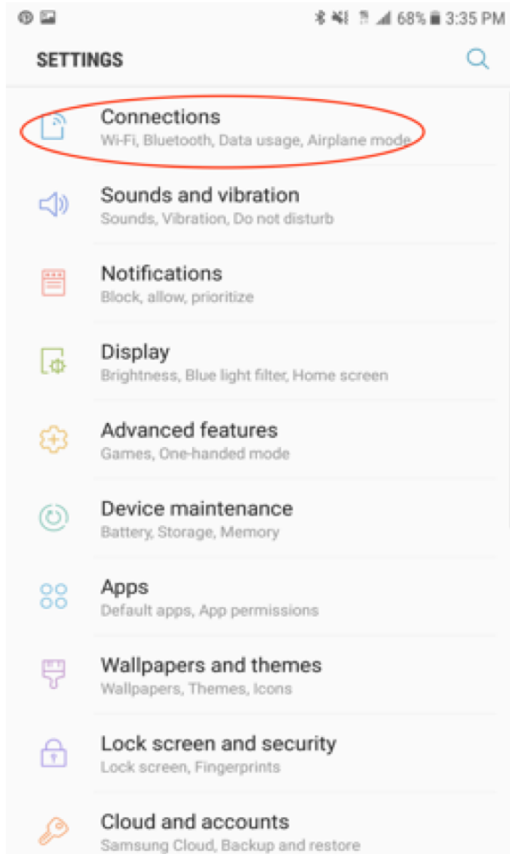

# Connect to UTEPGuest Network Android OS

Navigate to Settings and Choose Connections

Select Wi-Fi

Select Add Network

Type “utepguest” into network name,  
Select None for Security and Connect

Navigate to browser, Accept  
Terms of use and log in