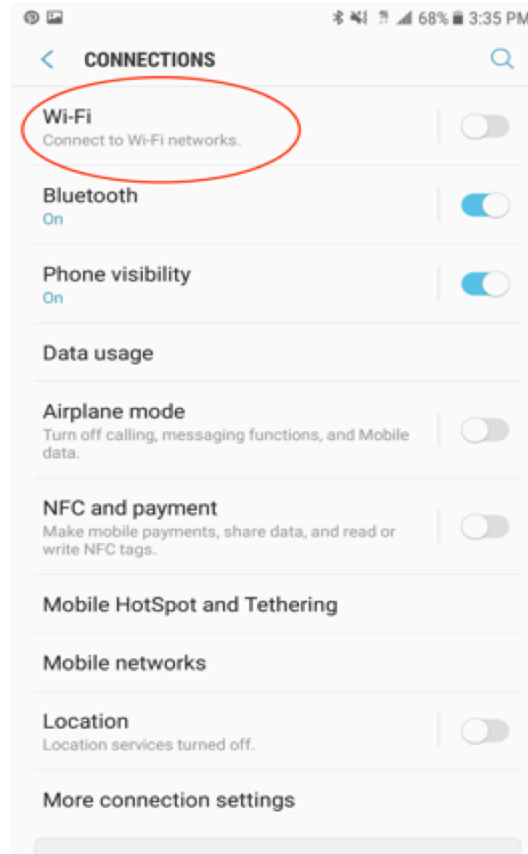

# Connect to UTEPGuest Network Android OS

Navigate to Settings and Choose Connections

Select Wi-Fi

Select Add Network

Type “utepguest” into network name,  
Select None for Security and Connect

Navigate to browser, Accept  
Terms of use and log in