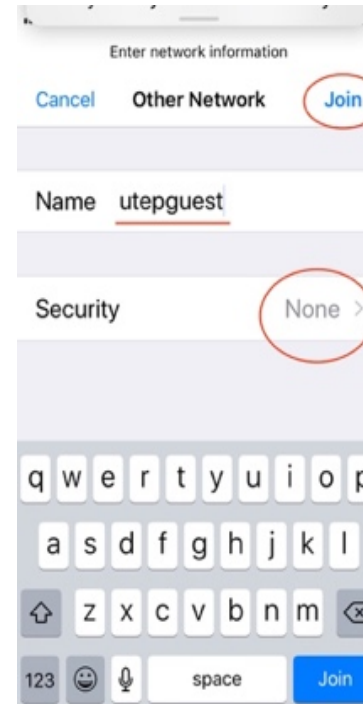

# Connect to UTEPGuest network iOS

Navigate to device settings, select Wi-Fi

Choose Other

Type "utepguest" into name, select None for Security and Join

Open browser  
Accept terms of use and click on login