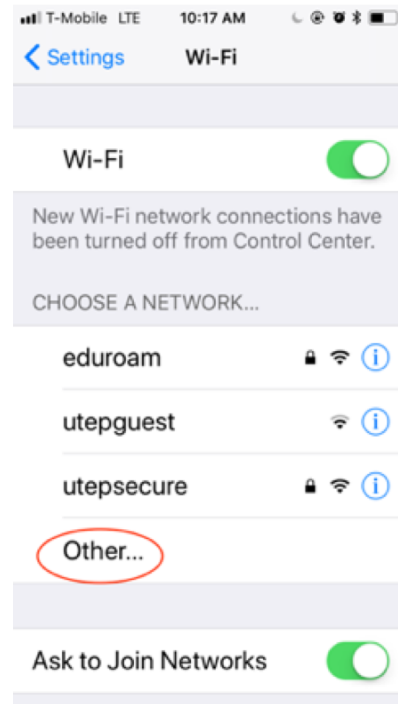

# Connect to UTEPGuest network iOS

Navigate to device settings, select Wi-Fi

Choose Other

Type "utepguest" into name, select None for Security and Join

Open browser  
Accept terms of use and click on login