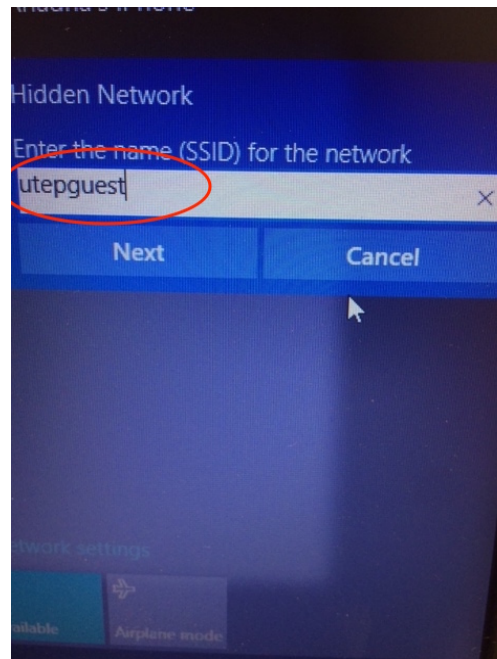

Connect to UTEPGuest Network Windows OS

Navigate to Wi-Fi settings,
select Hidden Network and
choose Connect

Enter "utepguest" and
click next

Navigate to browser, Accept
Terms of use and log in