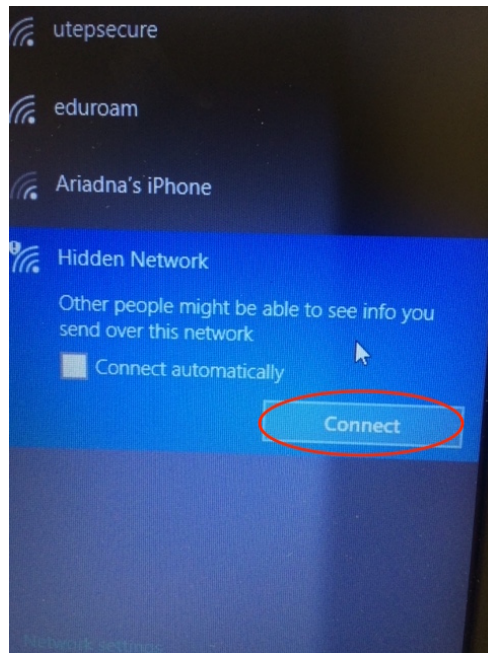

Connect to UTEPGuest Network Windows OS

Navigate to Wi-Fi settings,
select Hidden Network and
choose Connect

Enter "utepguest" and
click next

Navigate to browser, Accept
Terms of use and log in