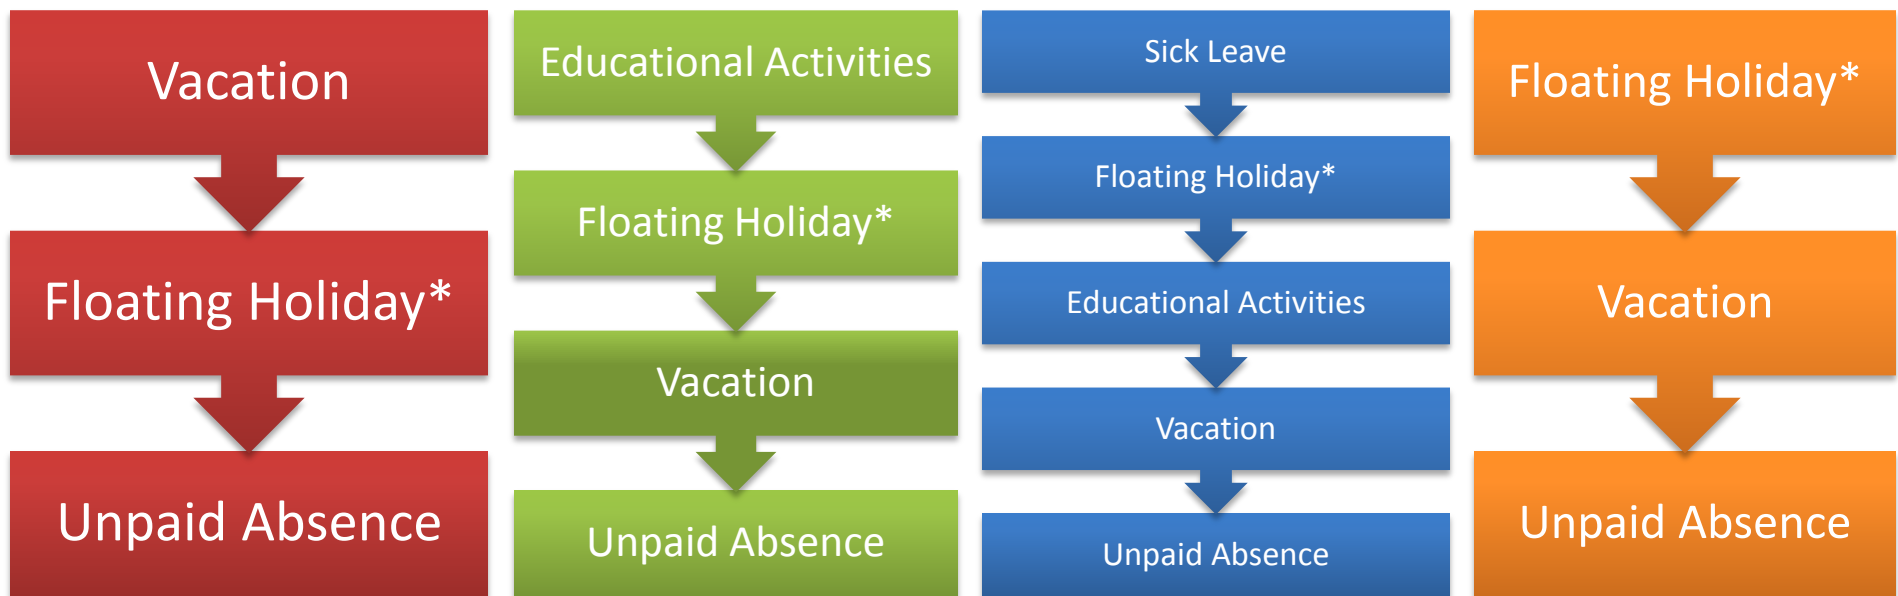

Cascading Order

*UTEP does not use Floating Holiday; it is visible due to its use by other participating PeopleSoft institutions.

If Floating Holiday is accidentally selected, the system will automatically cascade to the next available leave type.