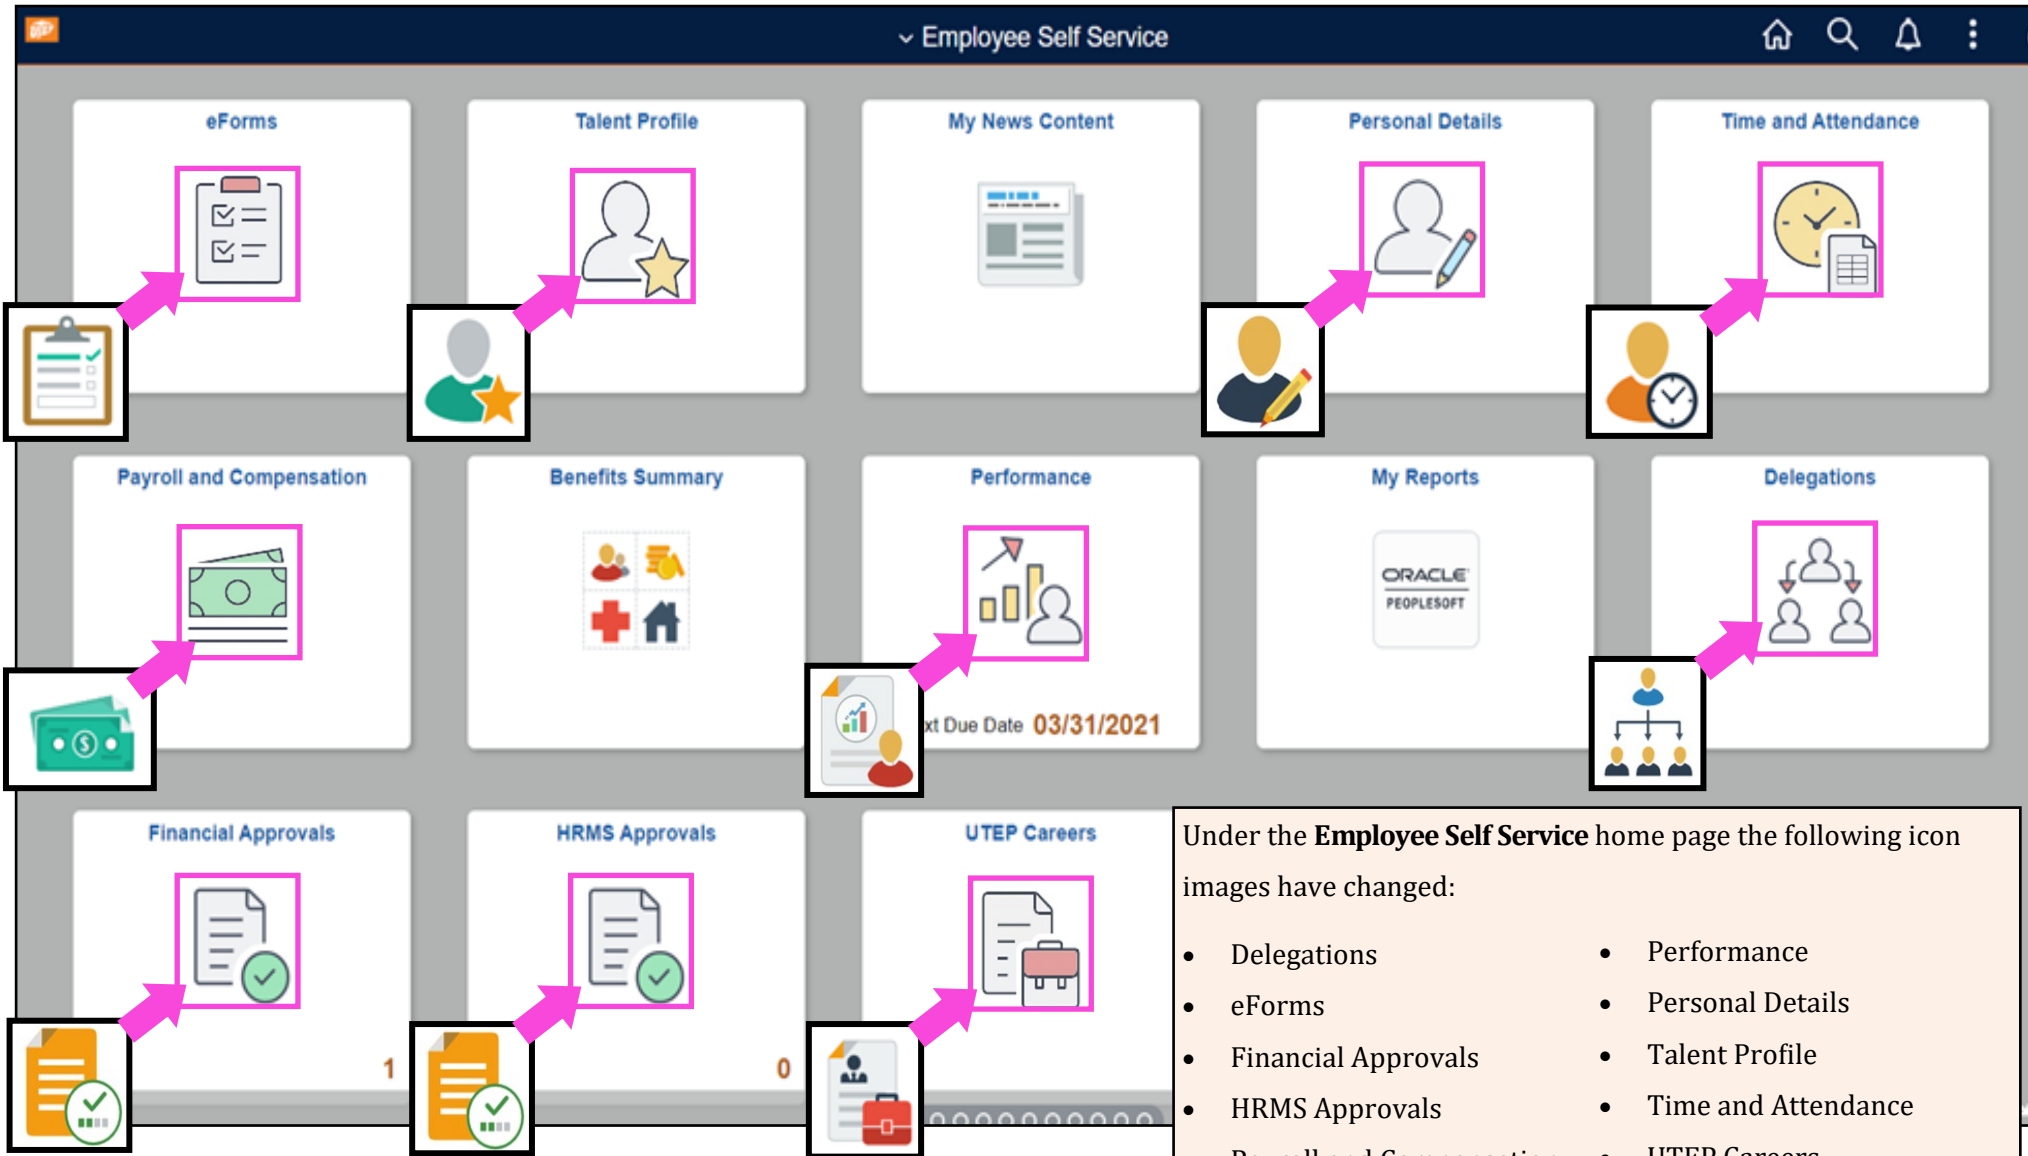

# Employee Self Service Icons

Under the **Employee Self Service** home page the following icon images have changed:

- Delegations
- Performance
- eForms
- Personal Details
- Financial Approvals
- Talent Profile
- HRMS Approvals
- Time and Attendance
- Payroll and Compensation
- UTEP Careers

**Tiles have a new icon image the information is the same!**