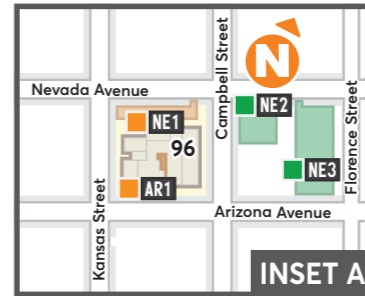

V.2.0 Revised
08/31/2020